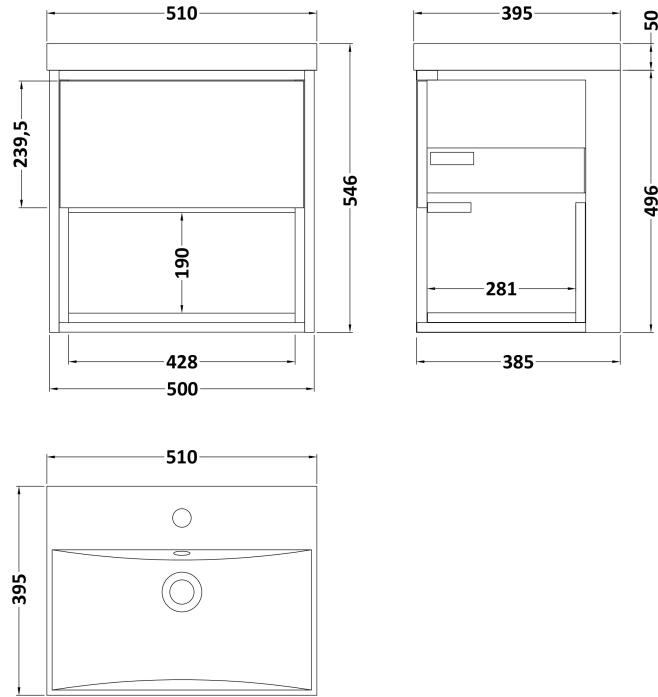

Sales Code: CST985D

Description: 500 W/H Drawer Unit & Basin 3

Packaging Details

Barcode: 5056211886150

Sales Code: FMC984

Description: 500mm W/H Van With Open Shelf

Product Dimensions

Height (mm):	500
Width (mm):	500
Depth (mm):	390
Nett Weight (kg):	18

Packaging Dimensions

Height (mm):	500
Width (mm):	498
Depth (mm):	383
Gross Weight (kg):	19.62

Packaging Data

Box Colour:	Brown Cardboard Box
Box Qty:	1
Label Size:	100 x 50
Label Colour:	White Label
Label Qty:	2

Outer Box Dimensions (If Applicable)

Height (mm):	
Width (mm):	
Depth (mm):	
Gross Weight (kg):	
Barcode:	5055369097005

Product Details

Country of Origin:	Ireland
Fitting Instruction:	No
Certification:	FSC: Yes CE: N/A
Colour:	White Gloss/Coco Bolo
Construction Method:	Glue & Dowelled
Construction Type:	Rigid
Cabinet Finish:	MFC Gloss
Fascia Finish:	Mdf Vinyl Gloss
Cabinet Thickness (mm):	18
Fascia Thickness (mm):	18
Drawer Included:	Yes
Drawer Type:	Blum Tip-On (Push To Open)
No of Shelves:	0
Hinge Type:	Not Applicable
Hinge Included:	No
Adjustable Legs:	No
Fixings Included:	Yes
Handle Style:	Not Applicable
Handle Included:	No, Not Required
Waste Shroud:	Yes
Handle Type:	Handleless

Sales Code: NVM032

Description: 500 Thin Edged Basin 1Th

Product Dimensions

Height (mm):	170
Width (mm):	510
Depth (mm):	395
Nett Weight (kg):	9.5

Packaging Dimensions

Height (mm):	190
Width (mm):	530
Depth (mm):	415
Gross Weight (kg):	10