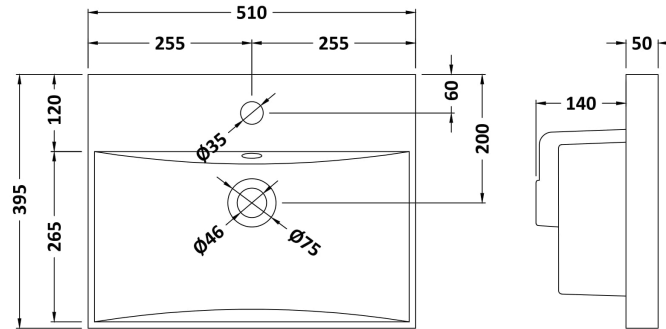

Packaging Dimensions

Height (mm):	500
Width (mm):	498
Depth (mm):	383
Gross Weight (kg):	19.62

Packaging Data

Box Colour:	Brown Cardboard Box
Box Qty:	1
Label Size:	100 x 50
Label Colour:	White Label
Label Qty:	2

Outer Box Dimensions (If Applicable)

Height (mm):	
Width (mm):	
Depth (mm):	
Gross Weight (kg):	
Barcode:	5055369097005

Product Details

Country of Origin:	Ireland
Fitting Instruction:	No
Certification:	FSC: Yes CE: N/A
Colour:	White Gloss/Coco Bolo
Construction Method:	Glue & Dowelled
Construction Type:	Rigid
Cabinet Finish:	MFC Gloss
Fascia Finish:	Mdf Vinyl Gloss
Cabinet Thickness (mm):	18
Fascia Thickness (mm):	18
Drawer Included:	Yes
Drawer Type:	Blum Tip-On (Push To Open)
No of Shelves:	0
Hinge Type:	Not Applicable
Hinge Included:	No
Adjustable Legs:	No
Fixings Included:	Yes
Handle Style:	Not Applicable
Handle Included:	No, Not Required
Waste Shroud:	Yes
Handle Type:	Handleless

Sales Code: NVM032

Description: 500 Thin Edged Basin 1Th

Product Dimensions

Height (mm):	170
Width (mm):	510
Depth (mm):	395
Nett Weight (kg):	9.5

Packaging Dimensions

Height (mm):	190
Width (mm):	530
Depth (mm):	415
Gross Weight (kg):	10

Packaging Data

Box Colour:	Brown Cardboard Box - Printed
Box Qty:	1
Label Size:	100 x 50
Label Colour:	White Label
Label Qty:	2

Outer Box Dimensions (If Applicable)

Height (mm):	
Width (mm):	
Depth (mm):	
Gross Weight (kg):	
Barcode:	5056211853411