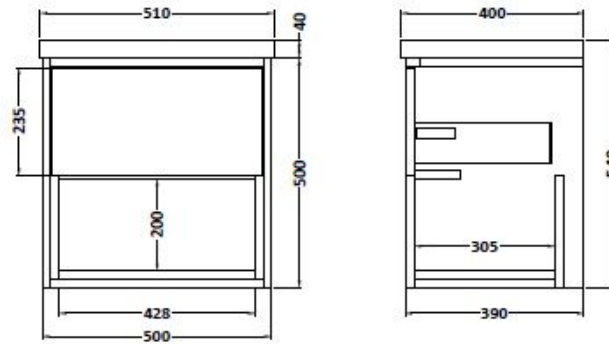

Sales Code: CST985D

Description: 500 W/H Drawer Unit & Basin 3

Packaging Details

Barcode: 5056211886150

Sales Code: FMC984

Description: 500mm W/H Van With Open Shelf

Product Dimensions

Height (mm):	500
Width (mm):	500
Depth (mm):	390
Nett Weight (kg):	18

Packaging Dimensions

Height (mm):	500
Width (mm):	498
Depth (mm):	383
Gross Weight (kg):	19.62

Packaging Data

Box Colour:	Brown Cardboard Box
Box Qty:	1
Label Size:	100 x 50
Label Colour:	White Label
Label Qty:	2

Outer Box Dimensions (If Applicable)

Height (mm):	
Width (mm):	
Depth (mm):	
Gross Weight (kg):	
Barcode:	5055369097005

Product Details

Country of Origin:	Ireland
Fitting Instruction:	No
Certification:	FSC: Yes CE: N/A
Colour:	White Gloss/Coco Bolo
Construction Method:	Glue & Dowelled
Construction Type:	Rigid
Cabinet Finish:	MFC Gloss
Fascia Finish:	Mdf Vinyl Gloss
Cabinet Thickness (mm):	18
Fascia Thickness (mm):	18
Drawer Included:	Yes
Drawer Type:	Blum Tip-On (Push To Open)
No of Shelves:	0
Hinge Type:	Not Applicable
Hinge Included:	No
Adjustable Legs:	No
Fixings Included:	Yes
Handle Style:	Not Applicable
Handle Included:	No, Not Required
Waste Shroud:	Yes
Handle Type:	Handleless

Sales Code: NVM032

Description: 500 Thin Edged Basin 1Th

Product Dimensions

Height (mm):	170
Width (mm):	510
Depth (mm):	395
Nett Weight (kg):	9.5

Packaging Dimensions

Height (mm):	190
Width (mm):	530
Depth (mm):	415
Gross Weight (kg):	10