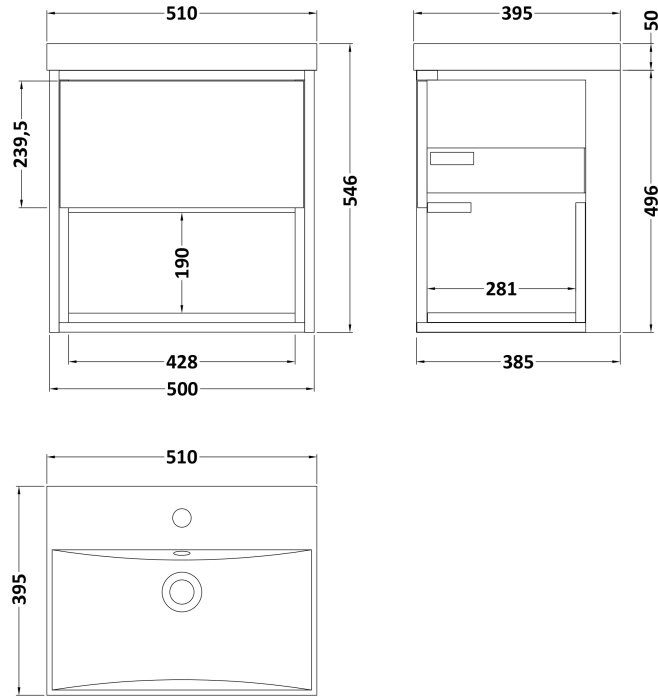

Sales Code: CST975D

Description: 500 W/H Drawer Unit & Basin 3

Packaging Details

Barcode: 5056211886167

Sales Code: FMC884

Description: 500mm W/H Van With Open Shelf

Product Dimensions

Height (mm):	500
Width (mm):	500
Depth (mm):	390
Nett Weight (kg):	18

Packaging Dimensions

Height (mm):	500
Width (mm):	498
Depth (mm):	383
Gross Weight (kg):	19.62

Packaging Data

Box Colour:	Brown Cardboard Box
Box Qty:	1
Label Size:	100 x 50
Label Colour:	White Label
Label Qty:	2

Sales Code: NVM032

Description: 500 Thin Edged Basin 1Th

Product Dimensions

Height (mm):	170
Width (mm):	510
Depth (mm):	395
Nett Weight (kg):	9.5

Packaging Dimensions

Height (mm):	190
Width (mm):	530
Depth (mm):	415
Gross Weight (kg):	10

Packaging Data

Box Colour:	Brown Cardboard Box - Printed
Box Qty:	1
Label Size:	100 x 50
Label Colour:	White Label
Label Qty:	2

Outer Box Dimensions (If Applicable)

Height (mm):	
Width (mm):	
Depth (mm):	
Gross Weight (kg):	
Barcode:	5056211853411