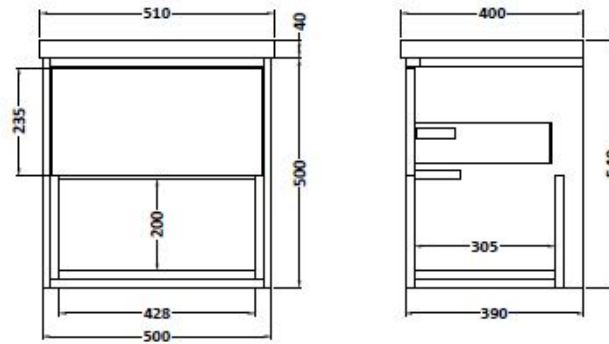

Sales Code: CST975D

Description: 500 W/H Drawer Unit & Basin 3

Packaging Details

Barcode: 5056211886167

Sales Code: FMC884

Description: 500mm W/H Van With Open Shelf

Product Dimensions

Height (mm):	500
Width (mm):	500
Depth (mm):	390
Nett Weight (kg):	18

Packaging Dimensions

Height (mm):	500
Width (mm):	498
Depth (mm):	383
Gross Weight (kg):	19.62

Packaging Data

Box Colour:	Brown Cardboard Box
Box Qty:	1
Label Size:	100 x 50
Label Colour:	White Label
Label Qty:	2

Outer Box Dimensions (If Applicable)

Height (mm):	
Width (mm):	
Depth (mm):	
Gross Weight (kg):	
Barcode:	5055369096930

Product Details

Country of Origin:	Ireland
Fitting Instruction:	No
Certification:	FSC: Yes CE: N/A
Colour:	Grey Gloss/Driftwood
Construction Method:	Glue & Dowelled
Construction Type:	Rigid
Cabinet Finish:	MFC Gloss
Fascia Finish:	Mdf Vinyl Gloss
Cabinet Thickness (mm):	18
Fascia Thickness (mm):	18
Drawer Included:	Yes
Drawer Type:	Blum Tip-On (Push To Open)
No of Shelves:	0
Hinge Type:	Not Applicable
Hinge Included:	No
Adjustable Legs:	No
Fixings Included:	Yes
Handle Style:	Not Applicable
Handle Included:	No, Not Required
Waste Shroud:	Yes
Handle Type:	Handleless

Sales Code: NVM032

Description: 500 Thin Edged Basin 1Th

Product Dimensions

Height (mm):	170
Width (mm):	510
Depth (mm):	395
Nett Weight (kg):	9.5

Packaging Dimensions

Height (mm):	190
Width (mm):	530
Depth (mm):	415
Gross Weight (kg):	10