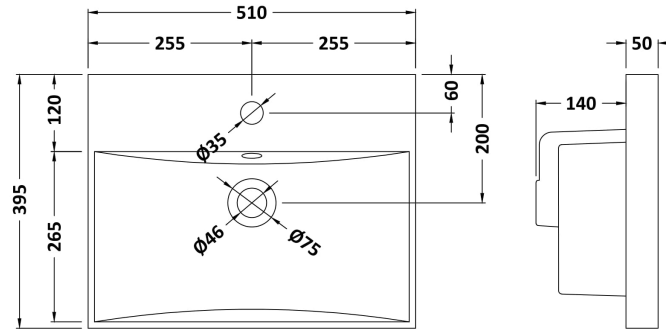

Packaging Dimensions

Height (mm):	500
Width (mm):	498
Depth (mm):	383
Gross Weight (kg):	19.62

Packaging Data

Box Colour:	Brown Cardboard Box
Box Qty:	1
Label Size:	100 x 50
Label Colour:	White Label
Label Qty:	2

Outer Box Dimensions (If Applicable)

Height (mm):	
Width (mm):	
Depth (mm):	
Gross Weight (kg):	
Barcode:	5055369096930

Product Details

Country of Origin:	Ireland
Fitting Instruction:	No
Certification:	FSC: Yes CE: N/A
Colour:	Grey Gloss/Driftwood
Construction Method:	Glue & Dowelled
Construction Type:	Rigid
Cabinet Finish:	MFC Gloss
Fascia Finish:	Mdf Vinyl Gloss
Cabinet Thickness (mm):	18
Fascia Thickness (mm):	18
Drawer Included:	Yes
Drawer Type:	Blum Tip-On (Push To Open)
No of Shelves:	0
Hinge Type:	Not Applicable
Hinge Included:	No
Adjustable Legs:	No
Fixings Included:	Yes
Handle Style:	Not Applicable
Handle Included:	No, Not Required
Waste Shroud:	Yes
Handle Type:	Handleless

Sales Code: NVM032

Description: 500 Thin Edged Basin 1Th

Product Dimensions

Height (mm):	170
Width (mm):	510
Depth (mm):	395
Nett Weight (kg):	9.5

Packaging Dimensions

Height (mm):	190
Width (mm):	530
Depth (mm):	415
Gross Weight (kg):	10

Packaging Data

Box Colour:	Brown Cardboard Box - Printed
Box Qty:	1
Label Size:	100 x 50
Label Colour:	White Label
Label Qty:	2

Outer Box Dimensions (If Applicable)

Height (mm):	
Width (mm):	
Depth (mm):	
Gross Weight (kg):	
Barcode:	5056211853411