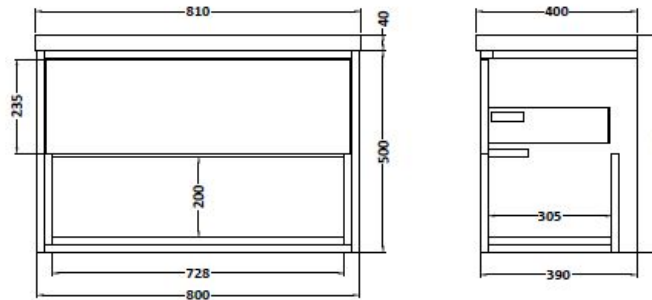

### Product Dimensions

Height (mm):	500
Width (mm):	800
Depth (mm):	390
Nett Weight (kg):	30.8

### Packaging Dimensions

Height (mm):	500
Width (mm):	798
Depth (mm):	383
Gross Weight (kg):	31.8

### Product Dimensions

Height (mm):	170
Width (mm):	810
Depth (mm):	395
Nett Weight (kg):	14.5

### Packaging Dimensions

Height (mm):	190
Width (mm):	830
Depth (mm):	415
Gross Weight (kg):	15