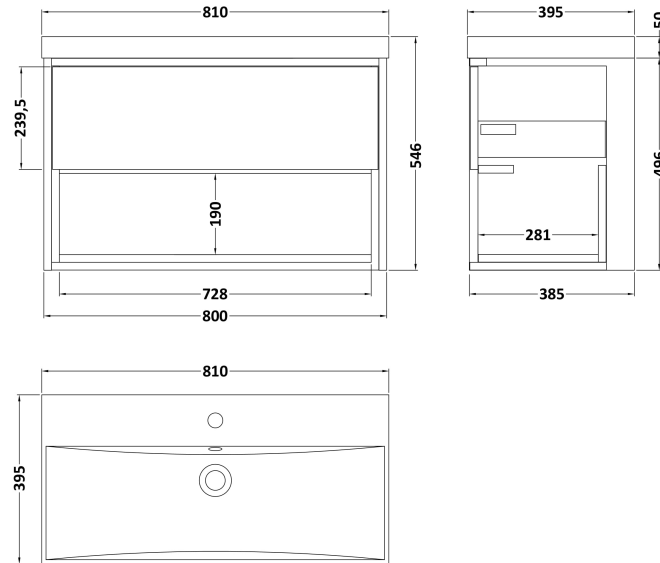

Sales Code: CST888D

Description: 800 W/H Drawer Unit & Basin 3

Packaging Details

Barcode: 5056211885405