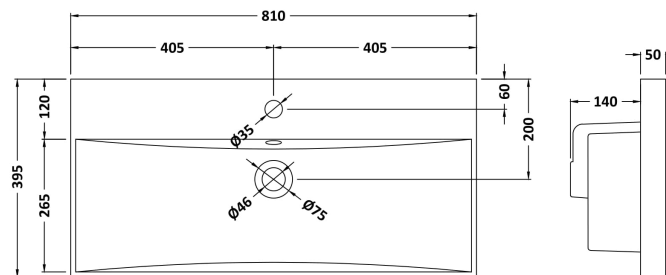

### Product Dimensions

Height (mm):	500
Width (mm):	800
Depth (mm):	390
Nett Weight (kg):	30.8

### Packaging Dimensions

Height (mm):	500
Width (mm):	798
Depth (mm):	383
Gross Weight (kg):	31.8

### Outer Box Dimensions (If Applicable)

Height (mm):	
Width (mm):	
Depth (mm):	
Gross Weight (kg):	
Barcode:	5055369096978

### Product Dimensions

Height (mm):	170
Width (mm):	810
Depth (mm):	395
Nett Weight (kg):	14.5