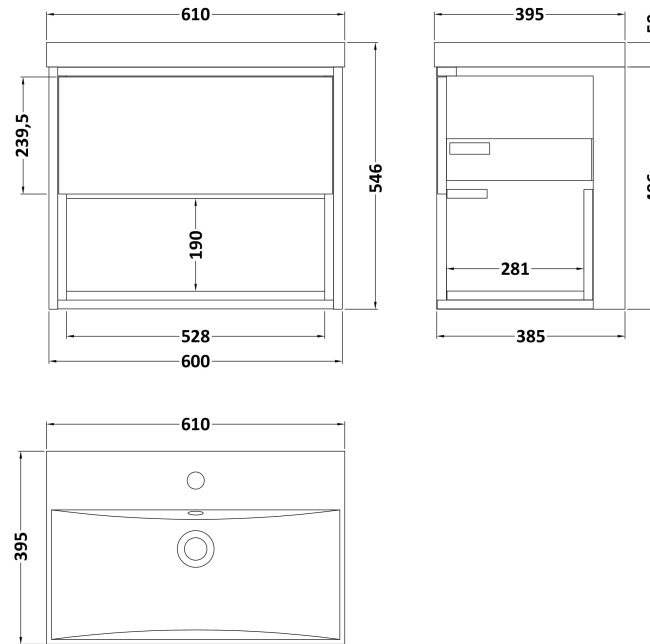

Sales Code: CST886D

Description: 600 W/H Drawer Unit & Basin 3

Packaging Details

Barcode: 5056211886143

Sales Code: FMC886

Description: 600mm W/H Van With Open Shelf

Product Dimensions

Height (mm):	500
Width (mm):	600
Depth (mm):	390
Nett Weight (kg):	20

Packaging Dimensions

Height (mm):	500
Width (mm):	598
Depth (mm):	383
Gross Weight (kg):	21.28

Packaging Data

Box Colour:	Brown Cardboard Box
Box Qty:	1
Label Size:	100 x 50
Label Colour:	White Label
Label Qty:	2

Sales Code: NVM033

Description: 600 Thin Edged Basin 1Th

Product Dimensions

Height (mm):	170
Width (mm):	610
Depth (mm):	395
Nett Weight (kg):	11

Packaging Dimensions

Height (mm):	190
Width (mm):	630
Depth (mm):	415
Gross Weight (kg):	11.5

Packaging Data

Box Colour:	Brown Cardboard Box - Printed
Box Qty:	1
Label Size:	100 x 50
Label Colour:	White Label
Label Qty:	2

Outer Box Dimensions (If Applicable)

Height (mm):	
Width (mm):	
Depth (mm):	
Gross Weight (kg):	
Barcode:	5056211853428