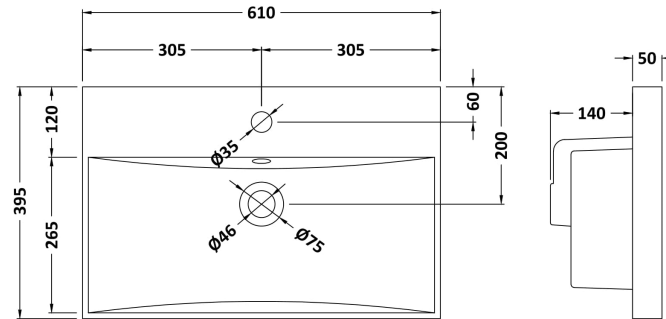

Packaging Dimensions

Height (mm):	500
Width (mm):	598
Depth (mm):	383
Gross Weight (kg):	21.28

Packaging Data

Box Colour:	Brown Cardboard Box
Box Qty:	1
Label Size:	100 x 50
Label Colour:	White Label
Label Qty:	2

Outer Box Dimensions (If Applicable)

Height (mm):	
Width (mm):	
Depth (mm):	
Gross Weight (kg):	
Barcode:	5055369096954

Product Details

Country of Origin:	Ireland
Fitting Instruction:	No
Certification:	FSC: Yes CE: N/A
Colour:	Grey Gloss/Driftwood
Construction Method:	Glue & Dowelled
Construction Type:	Rigid
Cabinet Finish:	MFC Gloss
Fascia Finish:	Mdf Vinyl Gloss
Cabinet Thickness (mm):	18
Fascia Thickness (mm):	18
Drawer Included:	Yes
Drawer Type:	Blum Tip-On (Push To Open)
No of Shelves:	0
Hinge Type:	Not Applicable
Hinge Included:	No
Adjustable Legs:	No
Fixings Included:	Yes
Handle Style:	Not Applicable
Handle Included:	No, Not Required
Waste Shroud:	Yes
Handle Type:	Handleless

Sales Code: NVM033

Description: 600 Thin Edged Basin 1Th

Product Dimensions

Height (mm):	170
Width (mm):	610
Depth (mm):	395
Nett Weight (kg):	11

Packaging Dimensions

Height (mm):	190
Width (mm):	630
Depth (mm):	415
Gross Weight (kg):	11.5

Packaging Data

Box Colour:	Brown Cardboard Box - Printed
Box Qty:	1
Label Size:	100 x 50
Label Colour:	White Label
Label Qty:	2

Outer Box Dimensions (If Applicable)

Height (mm):	
Width (mm):	
Depth (mm):	
Gross Weight (kg):	
Barcode:	5056211853428