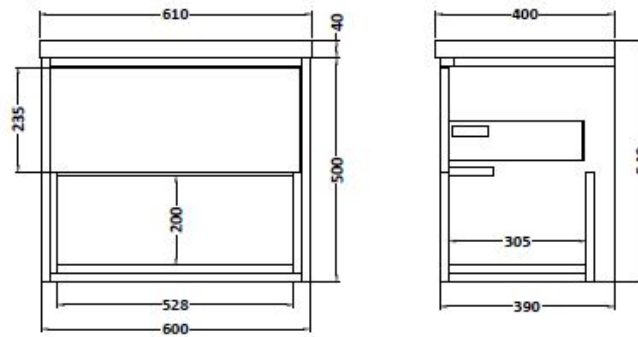

Sales Code: CST886D

Description: 600 W/H Drawer Unit & Basin 3

Packaging Details

Barcode: 5056211886143

Sales Code: FMC886

Description: 600mm W/H Van With Open Shelf

Product Dimensions

Height (mm):	500
Width (mm):	600
Depth (mm):	390
Nett Weight (kg):	20

Packaging Dimensions

Height (mm):	500
Width (mm):	598
Depth (mm):	383
Gross Weight (kg):	21.28

Packaging Data

Box Colour:	Brown Cardboard Box
Box Qty:	1
Label Size:	100 x 50
Label Colour:	White Label
Label Qty:	2

Outer Box Dimensions (If Applicable)

Height (mm):	
Width (mm):	
Depth (mm):	
Gross Weight (kg):	
Barcode:	5055369096954

Product Details

Country of Origin:	Ireland
Fitting Instruction:	No
Certification:	FSC: Yes CE: N/A
Colour:	Grey Gloss/Driftwood
Construction Method:	Glue & Dowelled
Construction Type:	Rigid
Cabinet Finish:	MFC Gloss
Fascia Finish:	Mdf Vinyl Gloss
Cabinet Thickness (mm):	18
Fascia Thickness (mm):	18
Drawer Included:	Yes
Drawer Type:	Blum Tip-On (Push To Open)
No of Shelves:	0
Hinge Type:	Not Applicable
Hinge Included:	No
Adjustable Legs:	No
Fixings Included:	Yes
Handle Style:	Not Applicable
Handle Included:	No, Not Required
Waste Shroud:	Yes
Handle Type:	Handleless

Sales Code: NVM033

Description: 600 Thin Edged Basin 1Th

Product Dimensions

Height (mm):	170
Width (mm):	610
Depth (mm):	395
Nett Weight (kg):	11

Packaging Dimensions

Height (mm):	190
Width (mm):	630
Depth (mm):	415
Gross Weight (kg):	11.5