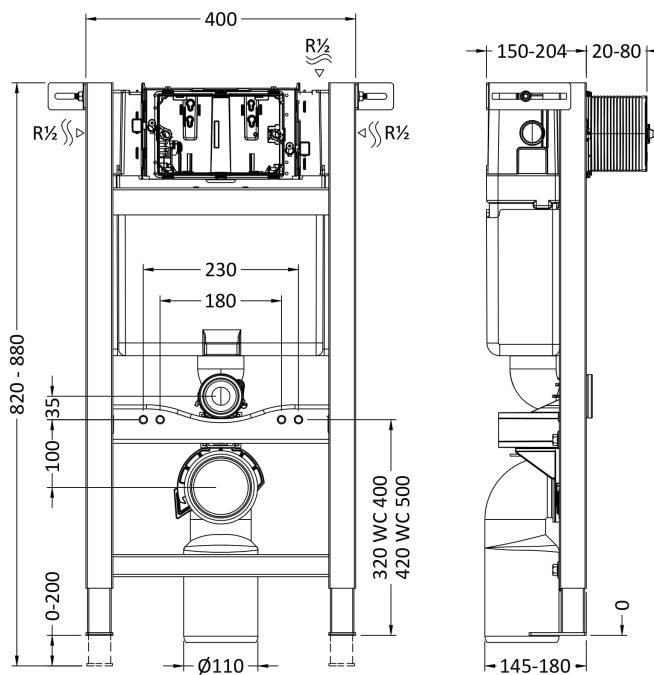

Sales Code: XTY007

Description: Mid Height Concealed Cistern Wall Frame

### Product Dimensions

Length (mm):	
Width (mm):	400
Height (mm):	880
Depth (mm):	204
Nett Weight (kg):	10.5

### Packaging Dimensions

Height (mm):	0
Width (mm):	0
Depth (mm):	0
Gross Weight (kg):	10.5

### Outer Box Dimensions (If Applicable)

Height (mm):	
Width (mm):	
Length (mm):	
Depth (mm):	
Gross Weight (kg):	
Barcode:	5055275819302