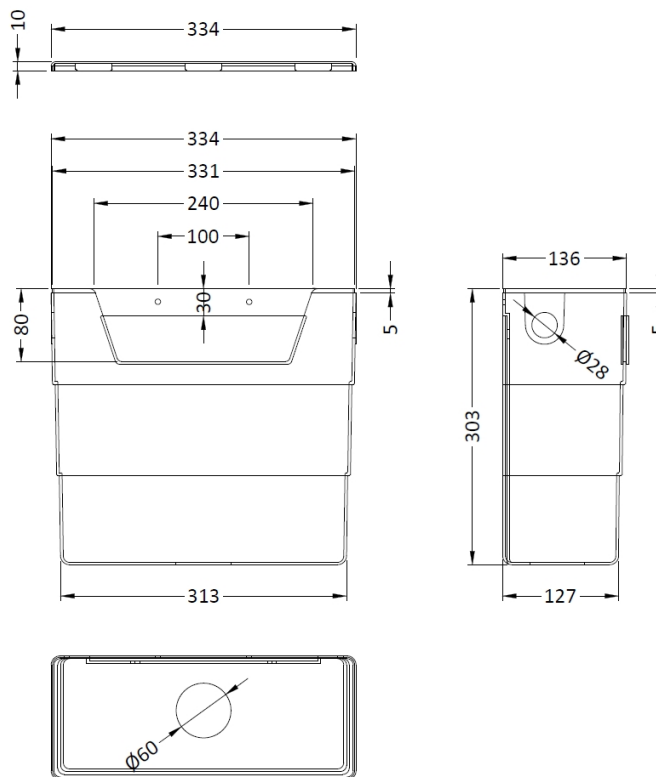

### Product Dimensions

Length (mm):	
Width (mm):	303
Height (mm):	334
Depth (mm):	136
Nett Weight (kg):	2.23

### Packaging Dimensions

Height (mm):	345
Width (mm):	145
Depth (mm):	320
Gross Weight (kg):	2.23

### Packaging Data

Box Colour:	Brown Cardboard Box
Box Qty:	1
Label Size:	100 x 50
Label Colour:	White Label
Label Qty:	2

### Outer Box Dimensions (If Applicable)

Height (mm):	
Width (mm):	
Length (mm):	
Depth (mm):	
Gross Weight (kg):	2
Barcode:	5055146182566