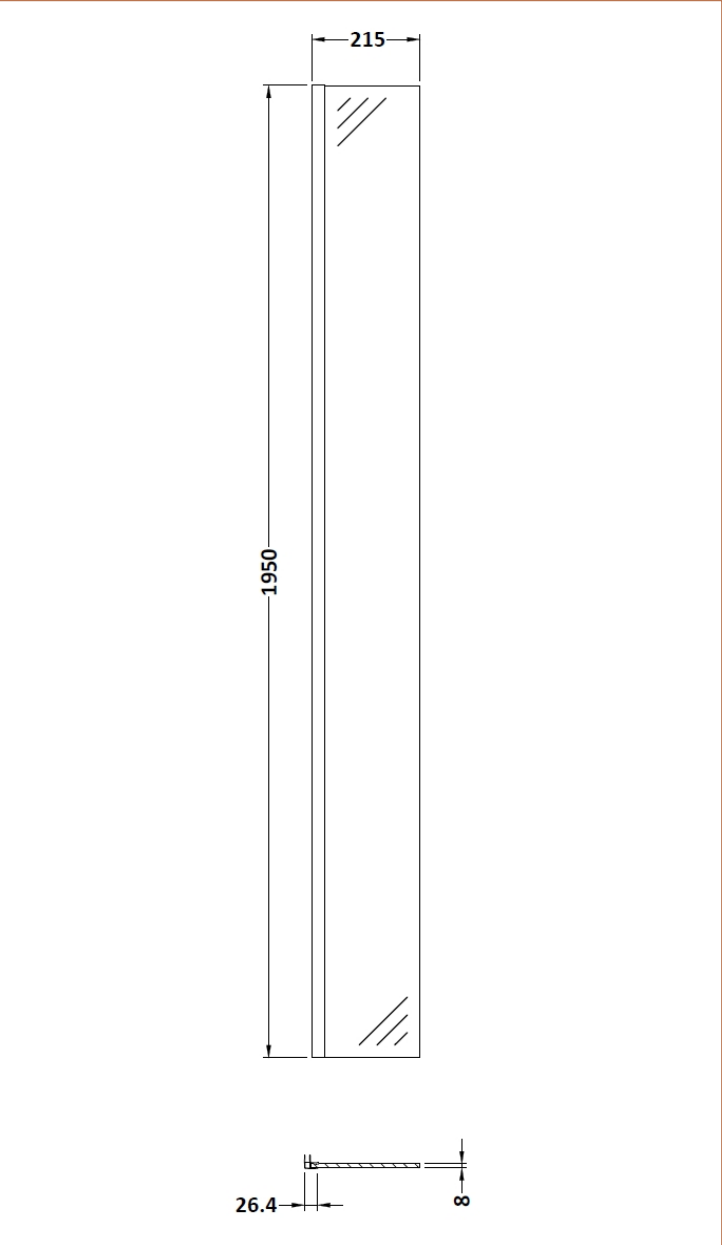

Sales Code: WRSBP250

Description: 215X1950 Return Screen Black Profile

Packaging Details

Barcode: 5056211850502

Sales Code: WRSB250

Description: Wetroom Screen Return 215mm X1950mm

Product Dimensions

Height (mm):	1950
Width (mm):	28
Depth (mm):	215
Nett Weight (kg):	9.36

Packaging Dimensions

Height (mm):	55
Width (mm):	285
Length (mm):	2010
Gross Weight (kg):	9.36

Packaging Data

Box Colour:	Brown Cardboard Box - Printed
Box Qty:	1
Label Size:	100 x 50
Label Colour:	Not Applicable
Label Qty:	0

Outer Box Dimensions (If Applicable)

Height (mm):	
Width (mm):	
Depth (mm):	
Length (mm):	
Gross Weight (kg):	
Barcode:	5055369007417

Product Details

Country of Origin:	China
Fitting Instruction:	Yes
CE Approval:	Yes
Profile Material:	Aluminium
Profile Finish:	Polished Chrome
Adjustments (mm):	N/A
Entry Width (mm):	N/A
Swing In Dim (mm):	N/A
Swing Out Dim (mm):	N/A
Radius (mm):	Not Applicable
Glass Thickness (mm):	8
Easy Fit:	No
Easy Clean:	No
Handle Style:	Not Applicable
Handle Material:	Not Applicable
Enclosure Design:	Frameless
Wheel Type:	Not Applicable
Support Bar Included:	Support Bar Not Included
Extras:	None

Sales Code: WRSF005

Description: Return Screen 'L' Profile Kit Black

Product Dimensions

Height (mm):	1950
Width (mm):	
Depth (mm):	
Nett Weight (kg):	0.67

Packaging Dimensions

Height (mm):	45
Width (mm):	40
Length (mm):	1980
Gross Weight (kg):	0.76