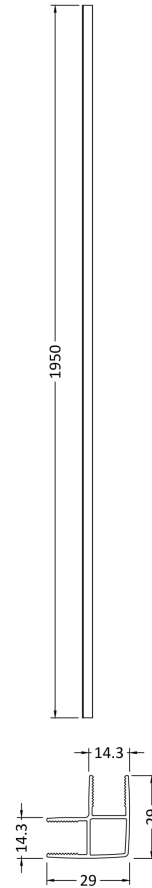

Sales Code: WRSBP250

Description: 215X1950 Return Screen Black Profile

Packaging Details

Barcode: 5056211850502

Sales Code: WRSB250

Description: Wetroom Screen Return 215mm X1950mm

Product Dimensions

Height (mm):	1950
Width (mm):	28
Depth (mm):	215
Nett Weight (kg):	9.36

Packaging Dimensions

Height (mm):	55
Width (mm):	285
Length (mm):	2010
Gross Weight (kg):	9.36

Packaging Data

Box Colour:	Brown Cardboard Box - Printed
Box Qty:	1
Label Size:	100 x 50
Label Colour:	Not Applicable
Label Qty:	0

Outer Box Dimensions (If Applicable)

Height (mm):	
Width (mm):	
Depth (mm):	
Length (mm):	
Gross Weight (kg):	
Barcode:	5055369007417

Product Details

Country of Origin:	China
Fitting Instruction:	Yes
CE Approval:	Yes
Profile Material:	Aluminium
Profile Finish:	Polished Chrome
Adjustments (mm):	N/A
Entry Width (mm):	N/A
Swing In Dim (mm):	N/A
Swing Out Dim (mm):	N/A
Radius (mm):	Not Applicable
Glass Thickness (mm):	8
Easy Fit:	No
Easy Clean:	No
Handle Style:	Not Applicable
Handle Material:	Not Applicable
Enclosure Design:	Frameless
Wheel Type:	Not Applicable
Support Bar Included:	Support Bar Not Included
Extras:	None

Sales Code: WRSF005

Description: Return Screen 'L' Profile Kit Black

Product Dimensions

Height (mm):	1950
Width (mm):	
Depth (mm):	
Nett Weight (kg):	0.67

Packaging Dimensions

Height (mm):	45
Width (mm):	40
Length (mm):	1980
Gross Weight (kg):	0.76