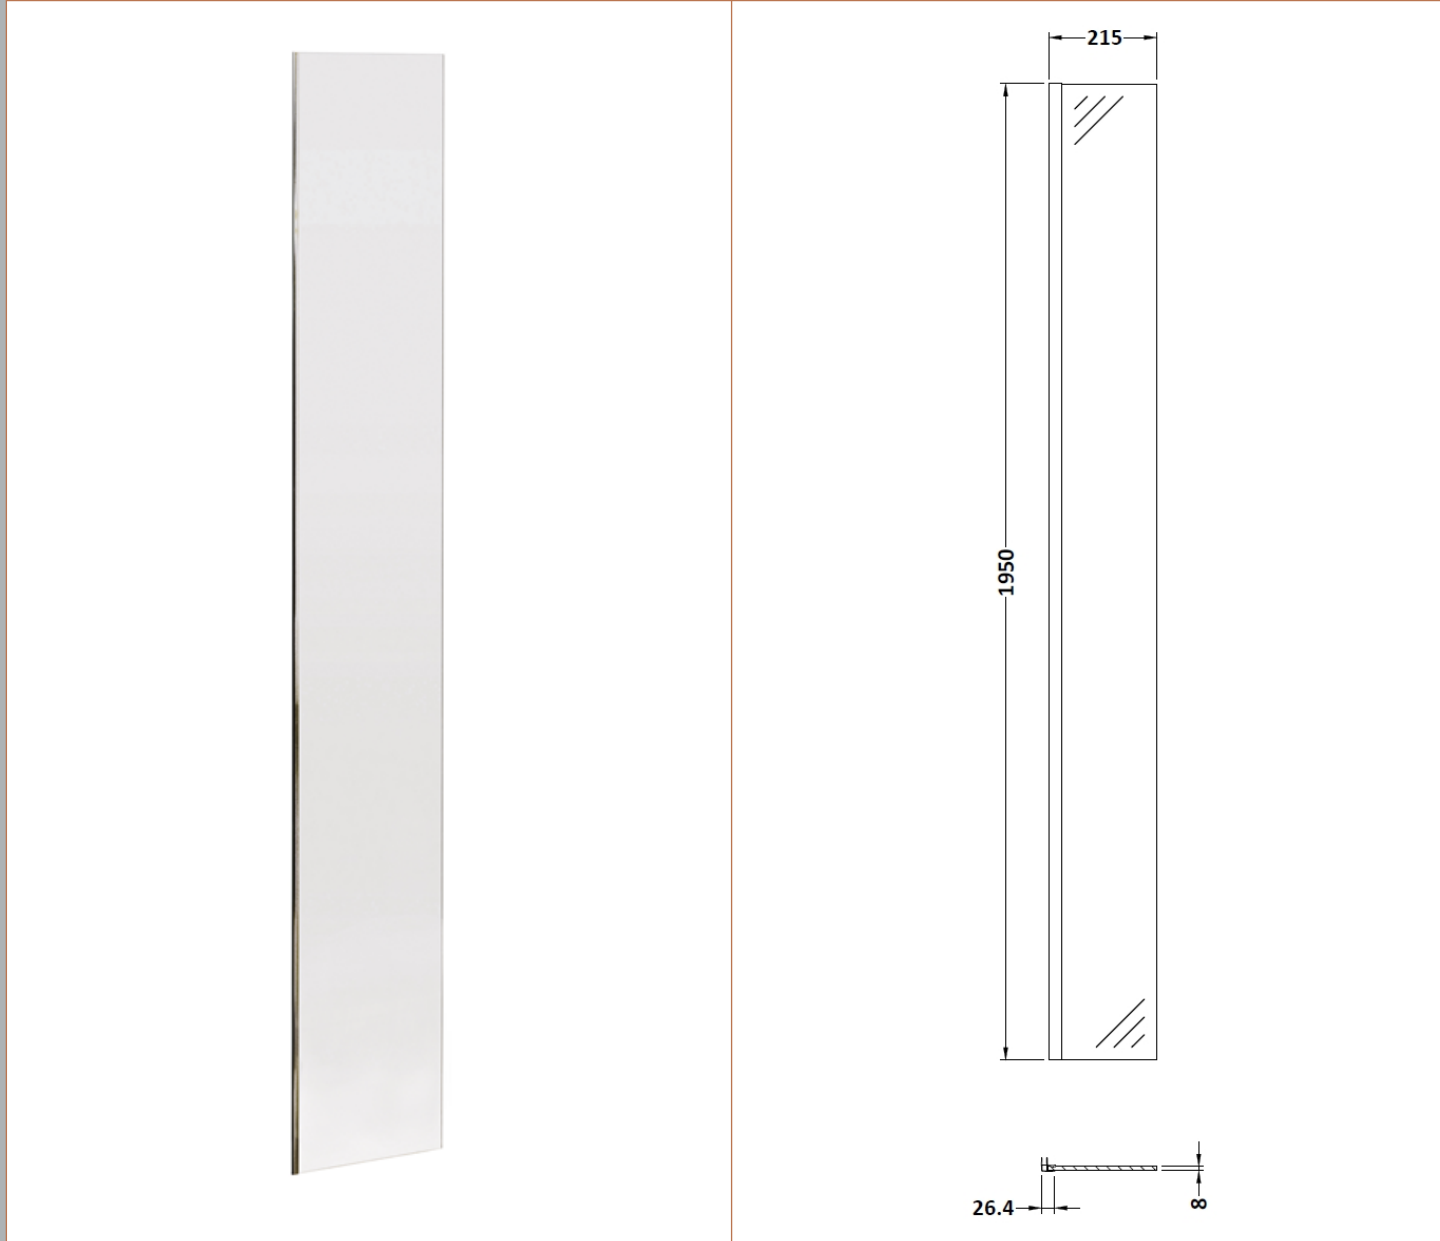

Sales Code: WRSBP250

Description: 215X1950 Return Screen Black Profile

Packaging Details

Barcode: 5056211850502

Sales Code: WRSB250

Description: Wetroom Screen Return 215mm X1950mm

Product Dimensions

Height (mm):	1950
Width (mm):	28
Depth (mm):	215
Nett Weight (kg):	9.36

Packaging Dimensions

Height (mm):	55
Width (mm):	285
Length (mm):	2010
Gross Weight (kg):	9.36

Packaging Data

Box Colour:	Brown Cardboard Box - Printed
Box Qty:	1
Label Size:	100 x 50
Label Colour:	Not Applicable
Label Qty:	0

Outer Box Dimensions (If Applicable)

Height (mm):	
Width (mm):	
Depth (mm):	
Length (mm):	
Gross Weight (kg):	
Barcode:	5055369007417

Product Details

Country of Origin:	China
Fitting Instruction:	Yes
CE Approval:	Yes
Profile Material:	Aluminium
Profile Finish:	Polished Chrome
Adjustments (mm):	N/A
Entry Width (mm):	N/A
Swing In Dim (mm):	N/A
Swing Out Dim (mm):	N/A
Radius (mm):	Not Applicable
Glass Thickness (mm):	8
Easy Fit:	No
Easy Clean:	No
Handle Style:	Not Applicable
Handle Material:	Not Applicable
Enclosure Design:	Frameless
Wheel Type:	Not Applicable
Support Bar Included:	Support Bar Not Included
Extras:	None

Sales Code: WRSF005

Description: Return Screen 'L' Profile Kit Black

Product Dimensions

Height (mm):	1950
Width (mm):	
Depth (mm):	
Nett Weight (kg):	0.67

Packaging Dimensions

Height (mm):	45
Width (mm):	40
Length (mm):	1980
Gross Weight (kg):	0.76