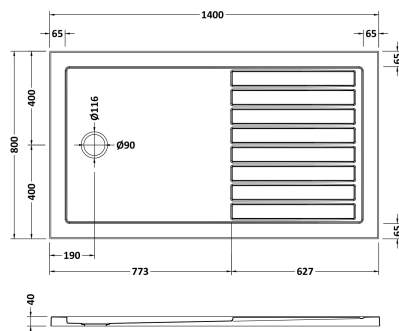

Sales Code: TR711480

Description: Walk In Tray 1400 X 800

Product Dimensions

Length (mm):	1400
Width (mm):	800
Height (mm):	40
Nett Weight (kg):	49.6

Packaging Dimensions

Length (mm):	1440
Width (mm):	840
Height (mm):	80
Gross Weight (kg):	49.62

Packaging Data

Box Colour:	Shrinkwrap & Polystyrene
Box Qty:	1
Label Size:	100 x 50
Label Colour:	White Label
Label Qty:	2

Outer Box Dimensions (If Applicable)

Length (mm):	
Width (mm):	
Height (mm):	
Gross Weight (kg):	
Barcode:	5056211855392

Product Details

Country of Origin:	United Kingdom
Fitting Instruction:	Yes
CE Certification:	Yes
Colour/Finish:	White
Product Material:	Acrylic Capped ABS
Material Colour Reference:	Slate Grey
Radius:	0
Waste Required (mm):	90
Compatible with Leg Kit:	Yes