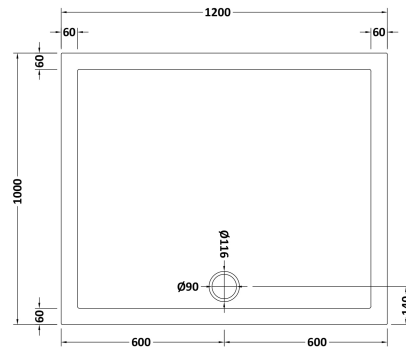

Sales Code: TR71025

Description: Rectangular Tray 1200 X 1000

Product Dimensions

Length (mm):	1200
Width (mm):	1000
Height (mm):	35
Nett Weight (kg):	29.9

Packaging Dimensions

Length (mm):	1240
Width (mm):	1040
Height (mm):	85
Gross Weight (kg):	30

Packaging Data

Box Colour:	Shrinkwrap & Polystyrene
Box Qty:	1
Label Size:	100 x 50
Label Colour:	White Label
Label Qty:	2

Outer Box Dimensions (If Applicable)

Length (mm):	
Width (mm):	
Height (mm):	
Gross Weight (kg):	
Barcode:	5056211873341

Product Details

Country of Origin:	United Kingdom
Fitting Instruction:	Yes
CE Certification:	Yes
Colour/Finish:	Slate Grey
Product Material:	Acrylic Capped ABS Caco3 & Pu
Material Colour Reference:	Slate Grey
Radius:	0
Waste Required (mm):	90
Compatible with Leg Kit:	Yes