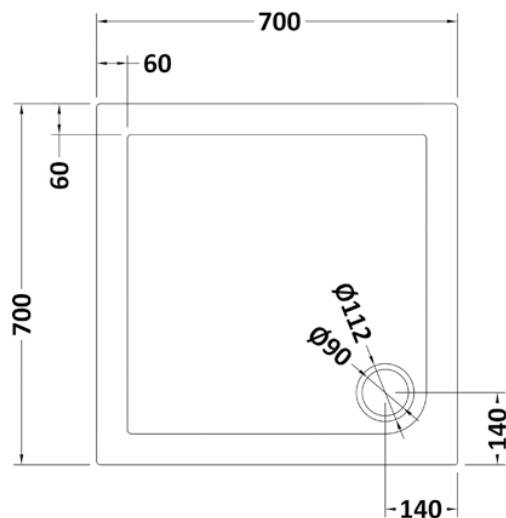

Sales Code: TR71002

Description: Square Tray 700 X 700

Product Dimensions

Length (mm):	700
Width (mm):	700
Height (mm):	40
Nett Weight (kg):	14.76

Packaging Dimensions

Length (mm):	740
Width (mm):	740
Height (mm):	85
Gross Weight (kg):	14.79

Packaging Data

Box Colour:	Shrinkwrap & Polystyrene
Box Qty:	1
Label Size:	100 x 50
Label Colour:	White Label
Label Qty:	2

Outer Box Dimensions (If Applicable)

Length (mm):	
Width (mm):	
Height (mm):	
Gross Weight (kg):	
Barcode:	5056211813057

Product Details

Country of Origin:	United Kingdom
Fitting Instruction:	Yes
CE Certification:	Yes
Colour/Finish:	Slate Grey
Product Material:	Acrylic Capped ABS Caco3 & Pu
Material Colour Reference:	Slate Grey
Radius:	0
Waste Required (mm):	90
Compatible with Leg Kit:	Yes