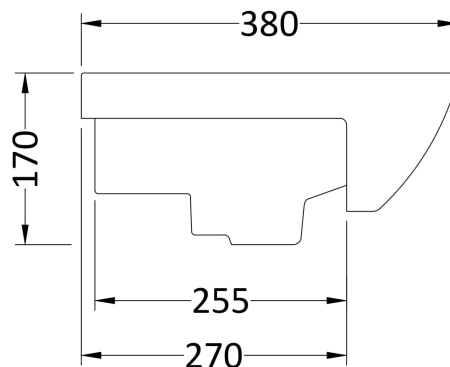

Sales Code: SRB005

Description: Square Semi-Rec Basin

Product Dimensions

Height (mm):	170
Width (mm):	500
Depth (mm):	380
Nett Weight (kg):	16

Packaging Dimensions

Height (mm):	200
Width (mm):	550
Depth (mm):	550
Gross Weight (kg):	16

Packaging Data

Box Colour:	White Cardboard Box
Box Qty:	1
Label Size:	80 x 40
Label Colour:	White Label
Label Qty:	1

Outer Box Dimensions (If Applicable)

Height (mm):	
Width (mm):	
Depth (mm):	
Gross Weight (kg):	
Barcode:	5055275894088

Basins: Tap Hole: One Taphole Chain Stay Hole: No
Template: Yes Supplied Waste Type Req: Slotted
Overflow Inc: Yes Overflow Cover: Yes
Inner Bowl Depth (mm): 120 mm