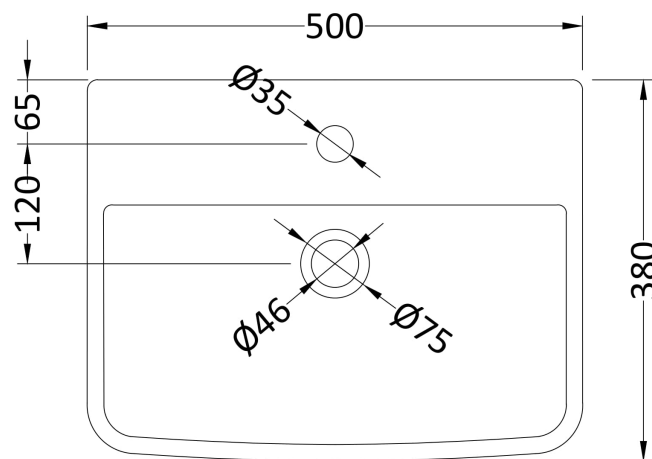

Sales Code: SRB005

Description: Square Semi-Rec Basin

Product Dimensions

Height (mm):	170
Width (mm):	500
Depth (mm):	380
Nett Weight (kg):	16

Packaging Dimensions

Height (mm):	200
Width (mm):	550
Depth (mm):	550
Gross Weight (kg):	16

Packaging Data

Box Colour:	White Cardboard Box
Box Qty:	1
Label Size:	80 x 40
Label Colour:	White Label
Label Qty:	1

Outer Box Dimensions (If Applicable)

Height (mm):	
Width (mm):	
Depth (mm):	
Gross Weight (kg):	
Barcode:	5055275894088

Product Details

Country of Origin:	Utd.Arab.Emir.
Fitting Instruction:	No
Certification:	CE: WRAS: N/A WRAS No:
Product Material:	Vitreous China
Fixing Supplied:	No

Pans/Bidets: Trap Style: Not Applicable Includes Seat: Not Applicable

Basins: Tap Hole: One Taphole Chain Stay Hole: No
Template: Yes Supplied Waste Type Req: Slotted
Overflow Inc: Yes Overflow Cover: Yes
Inner Bowl Depth (mm): 120 mm