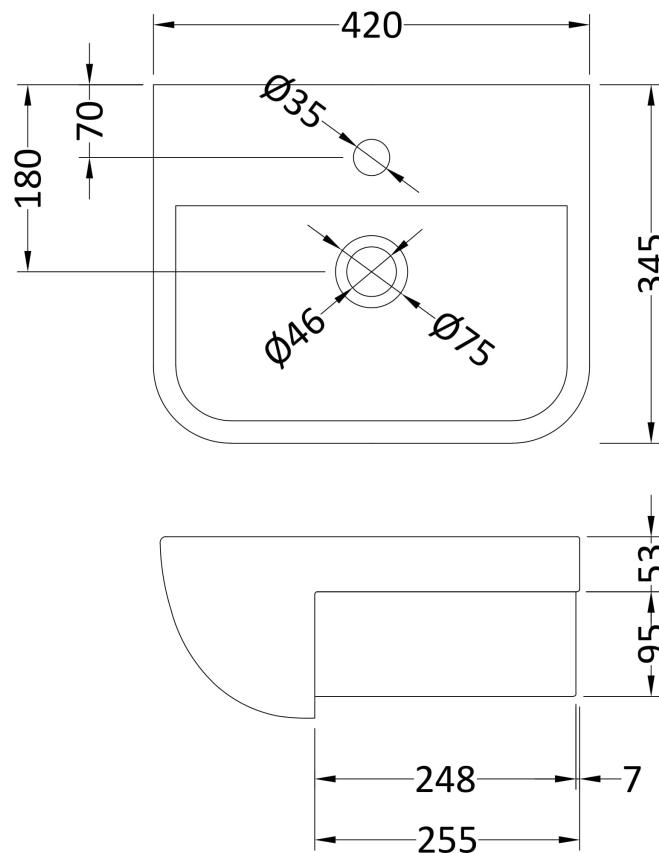

### Product Dimensions

Height (mm):	175
Width (mm):	420
Depth (mm):	345
Nett Weight (kg):	16

### Packaging Dimensions

Height (mm):	200
Width (mm):	450
Depth (mm):	550
Gross Weight (kg):	16

### Packaging Data

Box Colour:	White Cardboard Box
Box Qty:	1
Label Size:	80 x 40
Label Colour:	White Label
Label Qty:	1

### Outer Box Dimensions (If Applicable)

Height (mm):	
Width (mm):	
Depth (mm):	
Gross Weight (kg):	
Barcode:	5055275894071