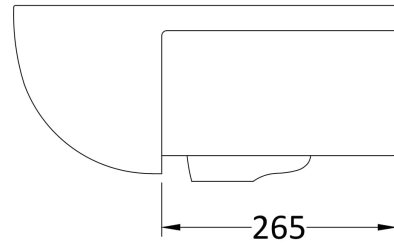

### Product Dimensions

Height (mm):	175
Width (mm):	520
Depth (mm):	425
Nett Weight (kg):	16

### Packaging Dimensions

Height (mm):	200
Width (mm):	580
Depth (mm):	475
Gross Weight (kg):	16

### Packaging Data

Box Colour:	White Cardboard Box
Box Qty:	1
Label Size:	80 x 40
Label Colour:	White Label
Label Qty:	1

### Outer Box Dimensions (If Applicable)

Height (mm):	
Width (mm):	
Depth (mm):	
Gross Weight (kg):	
Barcode:	5055275894064