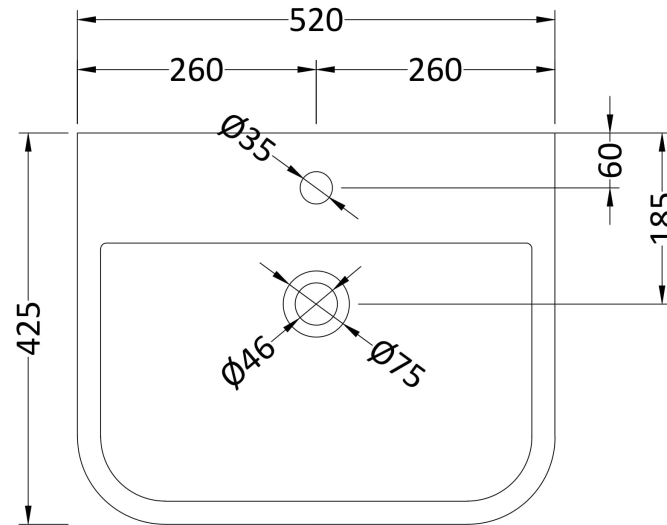

### Product Dimensions

Height (mm):	175
Width (mm):	520
Depth (mm):	425
Nett Weight (kg):	16

### Packaging Dimensions

Height (mm):	200
Width (mm):	580
Depth (mm):	475
Gross Weight (kg):	16

### Outer Box Dimensions (If Applicable)

Height (mm):	
Width (mm):	
Depth (mm):	
Gross Weight (kg):	
Barcode:	5055275894064

**Basins:** Tap Hole: One Taphole Chain Stay Hole: No  
Template: Yes Supplied Waste Type Req: Slotted  
Overflow Inc: Yes Overflow Cover: Yes  
Inner Bowl Depth (mm): 135 mm