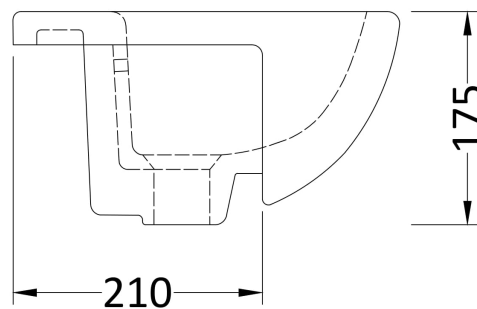

Sales Code: SRB002

Description: Curved Compact Semi-Rec Basin

Product Dimensions

| | |
|-------------------|-----|
| Height (mm): | 175 |
| Width (mm): | 400 |
| Depth (mm): | 325 |
| Nett Weight (kg): | 16 |

Packaging Dimensions

| | |
|--------------------|-----|
| Height (mm): | 200 |
| Width (mm): | 450 |
| Depth (mm): | 350 |
| Gross Weight (kg): | 16 |

Packaging Data

| | |
|---------------|---------------------|
| Box Colour: | White Cardboard Box |
| Box Qty: | 1 |
| Label Size: | 80 x 40 |
| Label Colour: | White Label |
| Label Qty: | 1 |

Outer Box Dimensions (If Applicable)

| | |
|--------------------|---------------|
| Height (mm): | |
| Width (mm): | |
| Depth (mm): | |
| Gross Weight (kg): | |
| Barcode: | 5055275894057 |

Product Details

Cisterns: Operating Type: Not Applicable Fittings: Not Applicable
Lever Type: Not Applicable

Basins: Tap Hole: One Taphole Chain Stay Hole: No
Template: Yes Supplied Waste Type Req: Slotted
Overflow Inc: Yes Overflow Cover: Yes
Inner Bowl Depth (mm): 120 mm