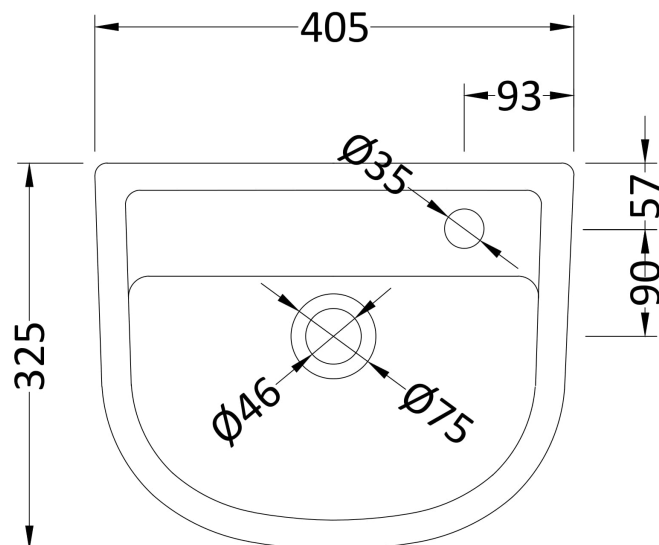

Sales Code: SRB002

Description: Curved Compact Semi-Rec Basin

Product Dimensions

| | |
|-------------------|-----|
| Height (mm): | 175 |
| Width (mm): | 400 |
| Depth (mm): | 325 |
| Nett Weight (kg): | 16 |

Packaging Dimensions

| | |
|--------------------|-----|
| Height (mm): | 200 |
| Width (mm): | 450 |
| Depth (mm): | 350 |
| Gross Weight (kg): | 16 |

Packaging Data

| | |
|---------------|---------------------|
| Box Colour: | White Cardboard Box |
| Box Qty: | 1 |
| Label Size: | 80 x 40 |
| Label Colour: | White Label |
| Label Qty: | 1 |

Outer Box Dimensions (If Applicable)

| | |
|--------------------|---------------|
| Height (mm): | |
| Width (mm): | |
| Depth (mm): | |
| Gross Weight (kg): | |
| Barcode: | 5055275894057 |

Product Details

Cisterns: Operating Type: Not Applicable Fittings: Not Applicable
Lever Type: Not Applicable

Basins: Tap Hole: One Taphole Chain Stay Hole: No
Template: Yes Supplied Waste Type Req: Slotted
Overflow Inc: Yes Overflow Cover: Yes
Inner Bowl Depth (mm): 120 mm