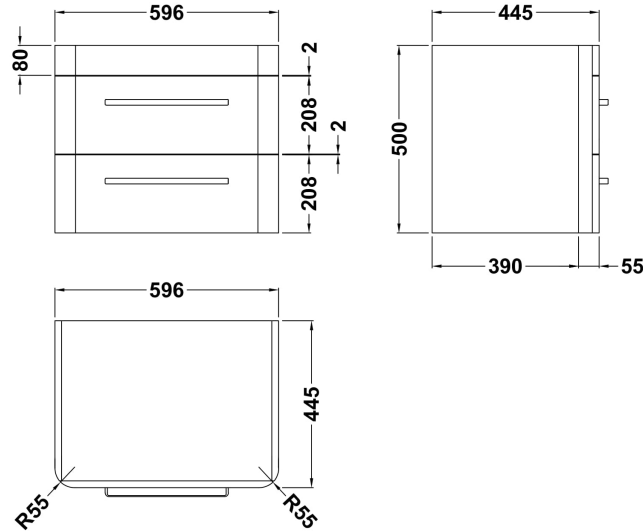

### Product Dimensions

Height (mm):	500
Width (mm):	596
Depth (mm):	445
Nett Weight (kg):	20.5

### Packaging Dimensions

Height (mm):	570
Width (mm):	670
Depth (mm):	510
Gross Weight (kg):	22.5

### Product Dimensions

Height (mm):	450
Width (mm):	600
Depth (mm):	157
Nett Weight (kg):	12.82

### Packaging Dimensions

Height (mm):	167
Width (mm):	640
Depth (mm):	470
Gross Weight (kg):	12.82