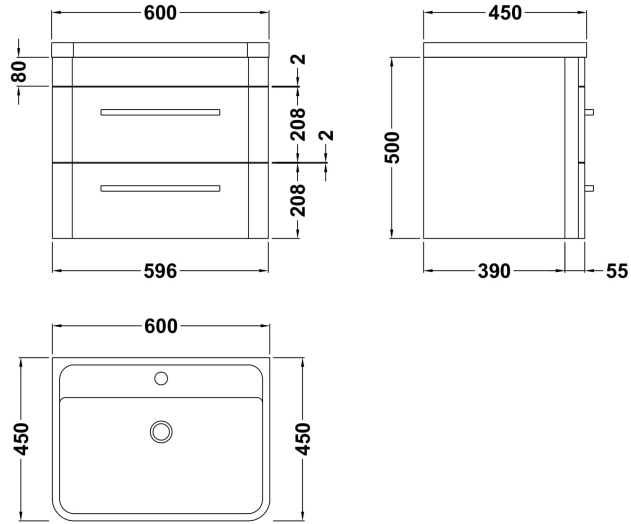

Sales Code: SOL102

Description: Solar 600 W/H 2-Drawer Unit & Basin

Packaging Details

Barcode: 5056211819257