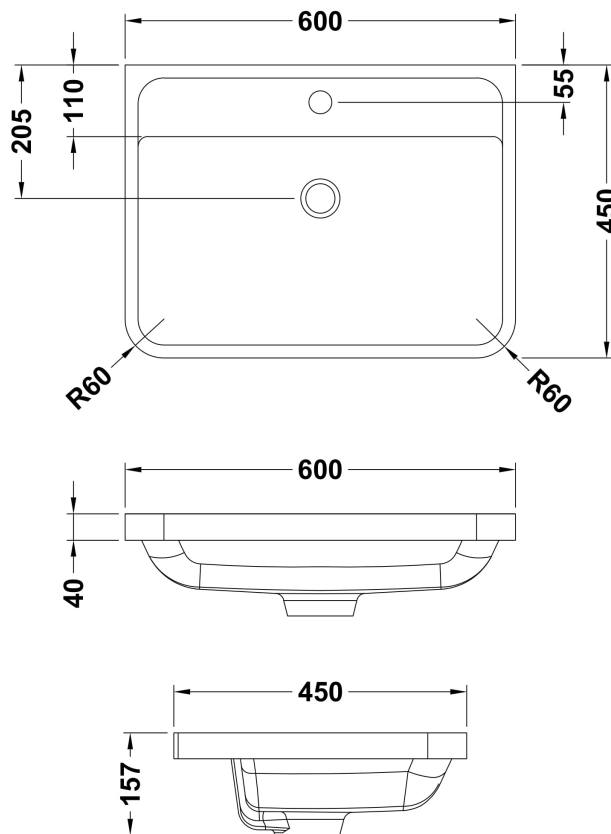

### Product Dimensions

Height (mm):	500
Width (mm):	596
Depth (mm):	445
Nett Weight (kg):	20.5

### Packaging Dimensions

Height (mm):	570
Width (mm):	670
Depth (mm):	510
Gross Weight (kg):	22.5

### Outer Box Dimensions (If Applicable)

Height (mm):	
Width (mm):	
Depth (mm):	
Gross Weight (kg):	
Barcode:	5056211817840

### Product Dimensions

Height (mm):	450
Width (mm):	600
Depth (mm):	157
Nett Weight (kg):	12.82