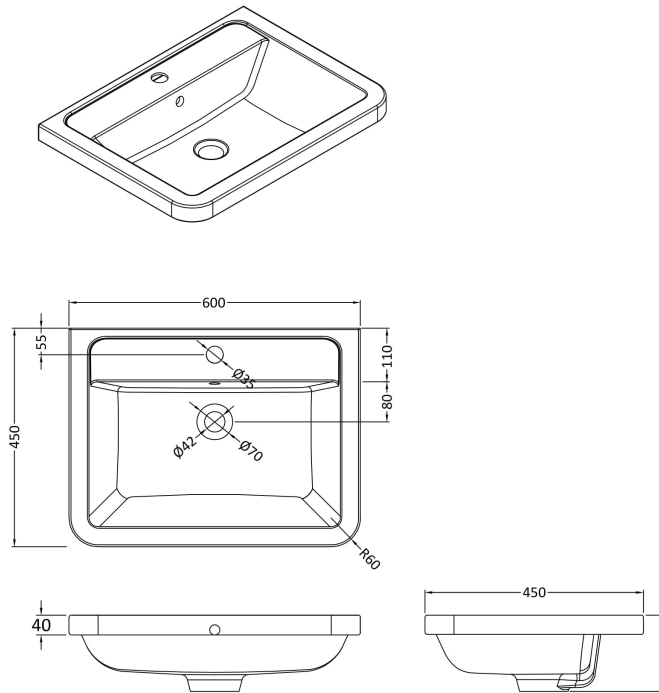

Sales Code: SOL101A

Description: Solar 600 F/S 2-Drawer Unit & Basin

Packaging Details

Barcode: 5056211888307

Sales Code: CBM003

Description: Ceramic Basin 600X450

Product Dimensions

Height (mm):	450
Width (mm):	600
Depth (mm):	157
Nett Weight (kg):	12.82

Packaging Dimensions

Height (mm):	470
Width (mm):	640
Depth (mm):	167
Gross Weight (kg):	12.82

Packaging Data

Box Colour:	Brown Cardboard Box - Printed
Box Qty:	1
Label Size:	100 x 50
Label Colour:	White Label
Label Qty:	2

Outer Box Dimensions (If Applicable)

Height (mm):	
Width (mm):	
Depth (mm):	
Gross Weight (kg):	
Barcode:	5056211875789

Product Details

Country of Origin:	China
Fitting Instruction:	No
Certification:	CE: No WRAS: N/A WRAS No: N/A
Product Material:	Vitreous China
Fixing Supplied:	No

Sales Code: CUR133

Description: 600 F/S 2-Drawer Unit 800 X 596 X 447

Product Dimensions

Height (mm):	800
Width (mm):	596
Depth (mm):	445
Nett Weight (kg):	31.53

Packaging Dimensions

Height (mm):	870
Width (mm):	670
Depth (mm):	510
Gross Weight (kg):	32.53