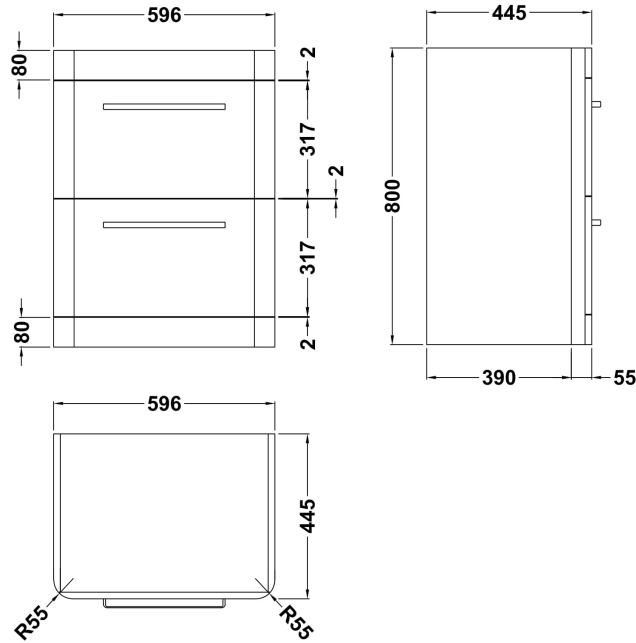

Packaging Dimensions

Height (mm):	470
Width (mm):	640
Depth (mm):	167
Gross Weight (kg):	12.82

Packaging Data

Box Colour:	Brown Cardboard Box - Printed
Box Qty:	1
Label Size:	100 x 50
Label Colour:	White Label
Label Qty:	2

Outer Box Dimensions (If Applicable)

Height (mm):	
Width (mm):	
Depth (mm):	
Gross Weight (kg):	
Barcode:	5056211875789

Product Details

Country of Origin:	China
Fitting Instruction:	No
Certification:	CE: No WRAS: N/A WRAS No: N/A
Product Material:	Vitreous China
Fixing Supplied:	No

Sales Code: CUR133

Description: 600 F/S 2-Drawer Unit 800 X 596 X 447

Product Dimensions

Height (mm):	800
Width (mm):	596
Depth (mm):	445
Nett Weight (kg):	31.53

Packaging Dimensions

Height (mm):	870
Width (mm):	670
Depth (mm):	510
Gross Weight (kg):	32.53

Packaging Data

Box Colour:	Brown Cardboard Box
Box Qty:	1
Label Size:	150 x 100
Label Colour:	White Label
Label Qty:	2

Outer Box Dimensions (If Applicable)

Height (mm):	
Width (mm):	
Depth (mm):	
Gross Weight (kg):	
Barcode:	5056211817819