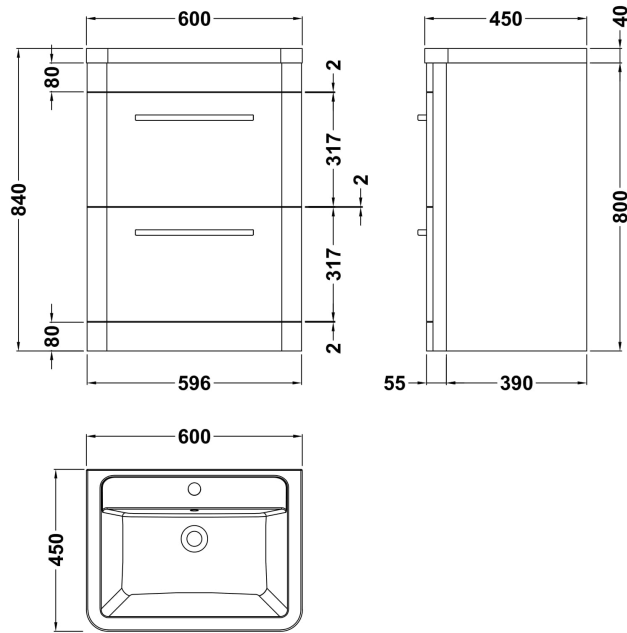

Sales Code: SOL101A

Description: Solar 600 F/S 2-Drawer Unit & Basin

Packaging Details

Barcode: 5056211888307

Sales Code: CBM003

Description: Ceramic Basin 600X450

Product Dimensions

Height (mm):	450
Width (mm):	600
Depth (mm):	157
Nett Weight (kg):	12.82

Packaging Dimensions

Height (mm):	470
Width (mm):	640
Depth (mm):	167
Gross Weight (kg):	12.82

Packaging Data

Box Colour:	Brown Cardboard Box - Printed
Box Qty:	1
Label Size:	100 x 50
Label Colour:	White Label
Label Qty:	2

Outer Box Dimensions (If Applicable)

Height (mm):	
Width (mm):	
Depth (mm):	
Gross Weight (kg):	
Barcode:	5056211875789

Product Details

Country of Origin:	China
Fitting Instruction:	No
Certification:	CE: No WRAS: N/A WRAS No: N/A
Product Material:	Vitreous China
Fixing Supplied:	No

Sales Code: CUR133

Description: 600 F/S 2-Drawer Unit 800 X 596 X 447

Product Dimensions

Height (mm):	800
Width (mm):	596
Depth (mm):	445
Nett Weight (kg):	31.53

Packaging Dimensions

Height (mm):	870
Width (mm):	670
Depth (mm):	510
Gross Weight (kg):	32.53