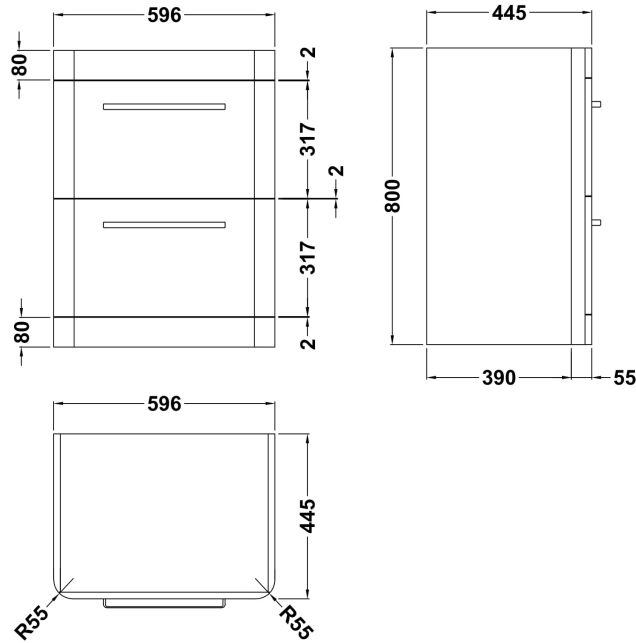

Sales Code: SOL101

Description: Solar 600 F/S 2-Drawer Unit & Basin

Packaging Details

Barcode: 5056211819226

Sales Code: CUR133

Description: 600 F/S 2-Drawer Unit 800 X 596 X 447

Product Dimensions

Height (mm):	800
Width (mm):	596
Depth (mm):	445
Nett Weight (kg):	31.53

Packaging Dimensions

Height (mm):	870
Width (mm):	670
Depth (mm):	510
Gross Weight (kg):	32.53

Packaging Data

Box Colour:	Brown Cardboard Box
Box Qty:	1
Label Size:	150 x 100
Label Colour:	White Label
Label Qty:	2

Outer Box Dimensions (If Applicable)

Height (mm):	
Width (mm):	
Depth (mm):	
Gross Weight (kg):	
Barcode:	5056211817819

Product Details

Country of Origin:	United Kingdom
Fitting Instruction:	No
Certification:	FSC: Yes CE:
Colour:	Pure White
Construction Method:	Cam & Wood Dowel
Construction Type:	Rigid
Cabinet Finish:	Mdf Vinyl Smooth Matt
Fascia Finish:	Mdf Vinyl Smooth Matt
Cabinet Thickness (mm):	18
Fascia Thickness (mm):	18
Drawer Included:	Yes
Drawer Type:	80mm High Metal S/C Inc Galler
No of Shelves:	0
Hinge Type:	Not Applicable
Hinge Included:	Not Applicable
Adjustable Legs:	No, Not Required
Fixings Included:	No
Handle Style:	Modern
Handle Included:	Yes
Waste Shroud:	Yes
Handle Type:	D-Shape

Sales Code: PMB003

Description: 600X450mm Poly Marble Basin

Product Dimensions

Height (mm):	450
Width (mm):	600
Depth (mm):	157
Nett Weight (kg):	12.82

Packaging Dimensions

Height (mm):	167
Width (mm):	640
Depth (mm):	470
Gross Weight (kg):	12.82