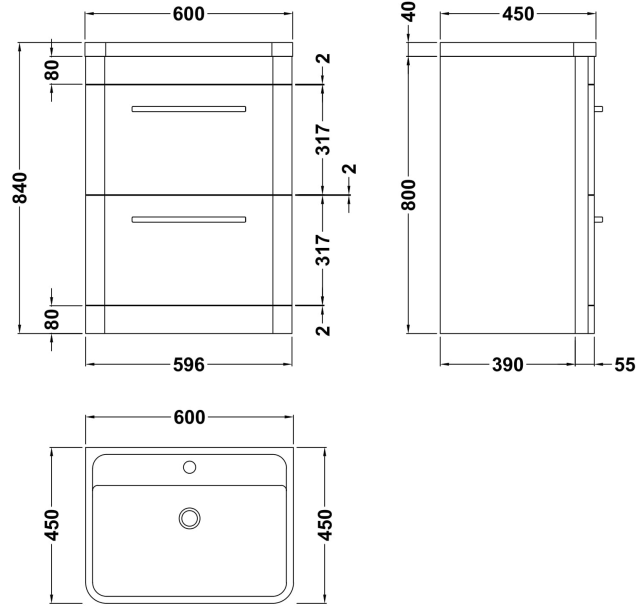

Sales Code: SOL101

Description: Solar 600 F/S 2-Drawer Unit & Basin

Packaging Details

Barcode: 5056211819226

Sales Code: CUR133

Description: 600 F/S 2-Drawer Unit 800 X 596 X 447

Product Dimensions

Height (mm):	800
Width (mm):	596
Depth (mm):	445
Nett Weight (kg):	31.53

Packaging Dimensions

Height (mm):	870
Width (mm):	670
Depth (mm):	510
Gross Weight (kg):	32.53

Packaging Data

Box Colour:	Brown Cardboard Box
Box Qty:	1
Label Size:	150 x 100
Label Colour:	White Label
Label Qty:	2

Outer Box Dimensions (If Applicable)

Height (mm):	
Width (mm):	
Depth (mm):	
Gross Weight (kg):	
Barcode:	5056211817819

Product Details

Country of Origin:	United Kingdom
Fitting Instruction:	No
Certification:	FSC: Yes CE:
Colour:	Pure White
Construction Method:	Cam & Wood Dowel
Construction Type:	Rigid
Cabinet Finish:	Mdf Vinyl Smooth Matt
Fascia Finish:	Mdf Vinyl Smooth Matt
Cabinet Thickness (mm):	18
Fascia Thickness (mm):	18
Drawer Included:	Yes
Drawer Type:	80mm High Metal S/C Inc Galler
No of Shelves:	0
Hinge Type:	Not Applicable
Hinge Included:	Not Applicable
Adjustable Legs:	No, Not Required
Fixings Included:	No
Handle Style:	Modern
Handle Included:	Yes
Waste Shroud:	Yes
Handle Type:	D-Shape

Sales Code: PMB003

Description: 600X450mm Poly Marble Basin

Product Dimensions

Height (mm):	450
Width (mm):	600
Depth (mm):	157
Nett Weight (kg):	12.82

Packaging Dimensions

Height (mm):	167
Width (mm):	640
Depth (mm):	470
Gross Weight (kg):	12.82