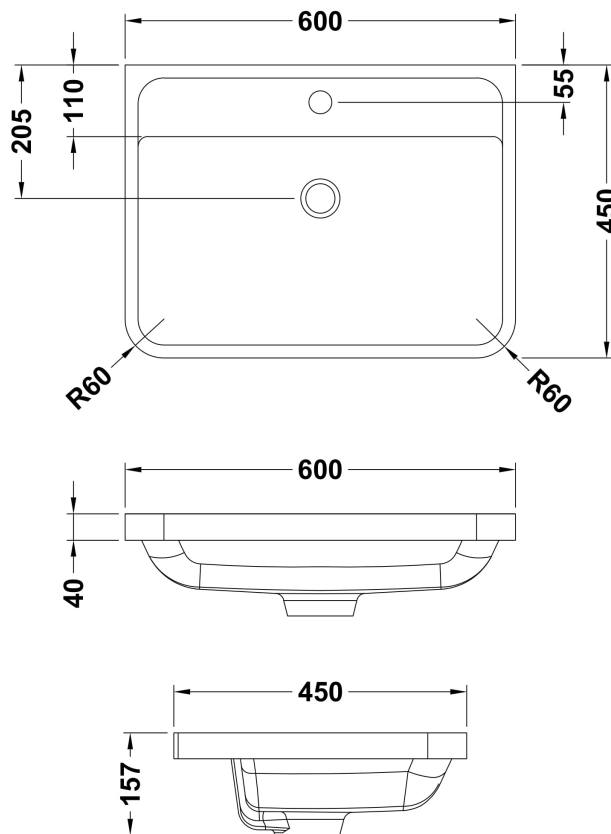

Packaging Dimensions

Height (mm):	870
Width (mm):	670
Depth (mm):	510
Gross Weight (kg):	32.53

Packaging Data

Box Colour:	Brown Cardboard Box
Box Qty:	1
Label Size:	150 x 100
Label Colour:	White Label
Label Qty:	2

Outer Box Dimensions (If Applicable)

Height (mm):	
Width (mm):	
Depth (mm):	
Gross Weight (kg):	
Barcode:	5056211817819

Product Details

Country of Origin:	United Kingdom
Fitting Instruction:	No
Certification:	FSC: Yes CE:
Colour:	Pure White
Construction Method:	Cam & Wood Dowel
Construction Type:	Rigid
Cabinet Finish:	Mdf Vinyl Smooth Matt
Fascia Finish:	Mdf Vinyl Smooth Matt
Cabinet Thickness (mm):	18
Fascia Thickness (mm):	18
Drawer Included:	Yes
Drawer Type:	80mm High Metal S/C Inc Galler
No of Shelves:	0
Hinge Type:	Not Applicable
Hinge Included:	Not Applicable
Adjustable Legs:	No, Not Required
Fixings Included:	No
Handle Style:	Modern
Handle Included:	Yes
Waste Shroud:	Yes
Handle Type:	D-Shape

Sales Code: PMB003

Description: 600X450mm Poly Marble Basin

Product Dimensions

Height (mm):	450
Width (mm):	600
Depth (mm):	157
Nett Weight (kg):	12.82

Packaging Dimensions

Height (mm):	167
Width (mm):	640
Depth (mm):	470
Gross Weight (kg):	12.82

Packaging Data

Box Colour:	Brown Cardboard Box - Printed
Box Qty:	1
Label Size:	100 x 50
Label Colour:	White Label
Label Qty:	2

Outer Box Dimensions (If Applicable)

Height (mm):	
Width (mm):	
Depth (mm):	
Gross Weight (kg):	
Barcode:	5055369021734