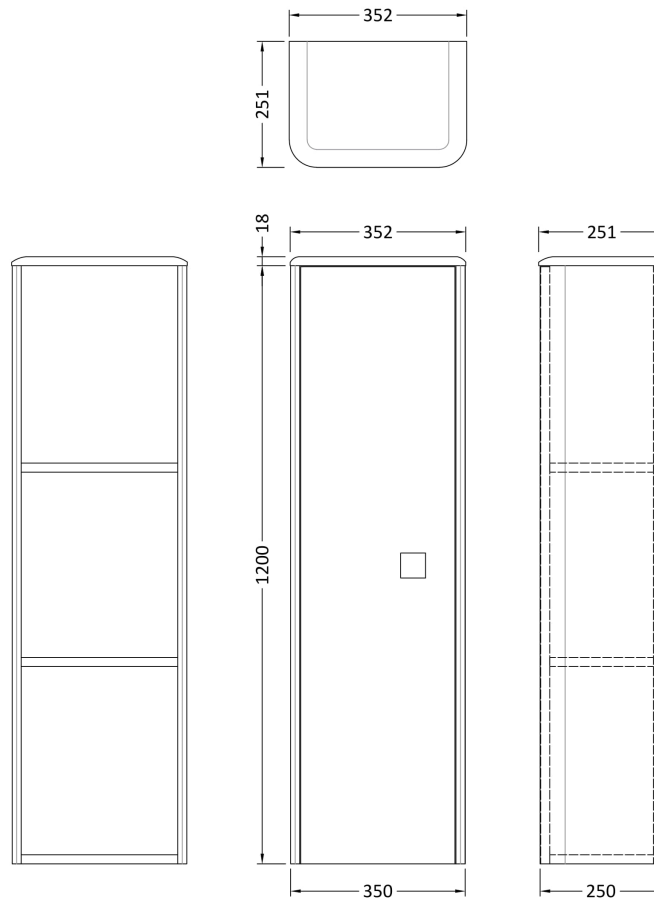

Sales Code: SAR162

Description: 350 Tall Unit

Product Dimensions

Height (mm):	1200
Width (mm):	350
Depth (mm):	250
Nett Weight (kg):	36

Packaging Dimensions

Height (mm):	1230
Width (mm):	390
Depth (mm):	290
Gross Weight (kg):	36

Packaging Data

Box Colour:	Brown Cardboard Box
Box Qty:	1
Label Size:	100 x 50
Label Colour:	White Label
Label Qty:	2

Outer Box Dimensions (If Applicable)

Height (mm):	
Width (mm):	
Depth (mm):	
Gross Weight (kg):	
Barcode:	5056211873969

Product Details

Country of Origin:	Ukraine
Fitting Instruction:	Yes
Certification:	FSC: Yes CE: N/A
Colour:	Moon White
Construction Method:	Cam & Wood Dowel
Construction Type:	Rigid
Cabinet Finish:	MFC Smooth Matt
Fascia Finish:	MFC Smooth Matt
Cabinet Thickness (mm):	18
Fascia Thickness (mm):	18
Drawer Included:	No
Drawer Type:	Not Applicable
No of Shelves:	2
Hinge Type:	95 Degree Clip-On Soft Close
Hinge Included:	Yes
Adjustable Legs:	No
Fixings Included:	Yes
Handle Style:	Modern
Handle Included:	Yes
Waste Shroud:	No
Handle Type:	Square