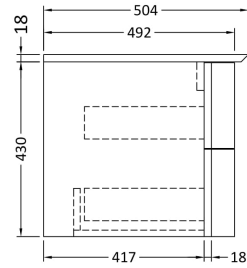

Sales Code: SAR101

Description: 700 W/H 2 Drawer Unit & Basin

Packaging Details

Barcode: 5056211875031