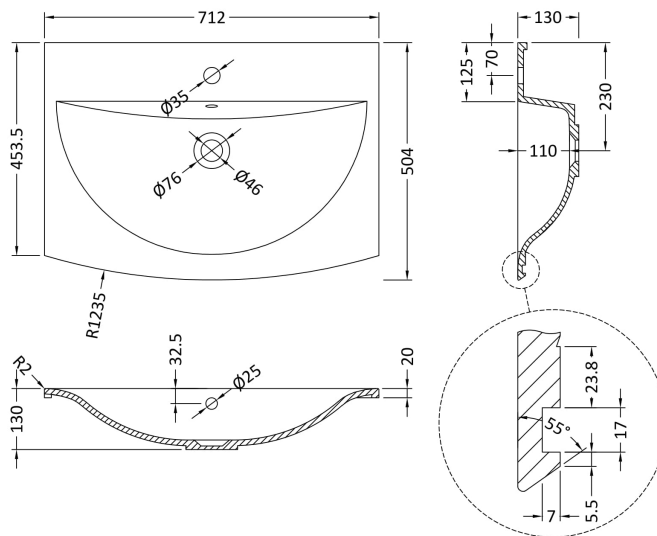

### Product Dimensions

Height (mm):	430
Width (mm):	710
Depth (mm):	480
Nett Weight (kg):	22

### Packaging Dimensions

Height (mm):	500
Width (mm):	700
Depth (mm):	470
Gross Weight (kg):	22

### Outer Box Dimensions (If Applicable)

Height (mm):	
Width (mm):	
Depth (mm):	
Gross Weight (kg):	
Barcode:	5056211873877

Sales Code: FMB0073

Description: 712 X 504 Vanity Basin

**Product Dimensions**

Height (mm):	130
Width (mm):	712
Depth (mm):	504
Nett Weight (kg):	10

**Packaging Dimensions**

Height (mm):	140
Width (mm):	722
Depth (mm):	515
Gross Weight (kg):	10