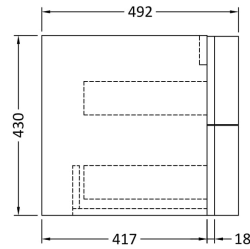

### Product Dimensions

Height (mm):	430
Width (mm):	710
Depth (mm):	480
Nett Weight (kg):	22

### Packaging Dimensions

Height (mm):	500
Width (mm):	700
Depth (mm):	470
Gross Weight (kg):	22

### Outer Box Dimensions (If Applicable)

Height (mm):	
Width (mm):	
Depth (mm):	
Gross Weight (kg):	
Barcode:	5056211873877

Sales Code: FMB0073

Description: 712 X 504 Vanity Basin

**Product Dimensions**

Height (mm):	130
Width (mm):	712
Depth (mm):	504
Nett Weight (kg):	10

**Packaging Dimensions**

Height (mm):	140
Width (mm):	722
Depth (mm):	515
Gross Weight (kg):	10