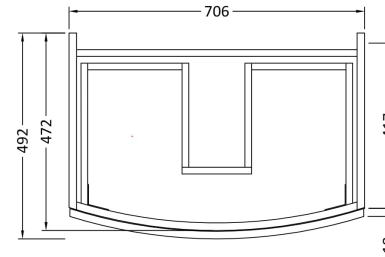

### Product Dimensions

Height (mm):	430
Width (mm):	710
Depth (mm):	480
Nett Weight (kg):	22

### Packaging Dimensions

Height (mm):	500
Width (mm):	700
Depth (mm):	470
Gross Weight (kg):	22

### Outer Box Dimensions (If Applicable)

Height (mm):	
Width (mm):	
Depth (mm):	
Gross Weight (kg):	
Barcode:	5056211873877

Sales Code: FMB0073

Description: 712 X 504 Vanity Basin

**Product Dimensions**

Height (mm):	130
Width (mm):	712
Depth (mm):	504
Nett Weight (kg):	10

**Packaging Dimensions**

Height (mm):	140
Width (mm):	722
Depth (mm):	515
Gross Weight (kg):	10