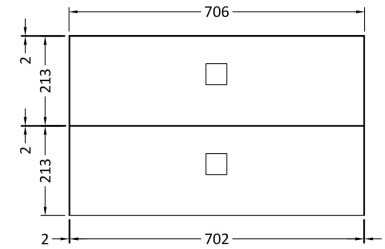

### Product Dimensions

Height (mm):	430
Width (mm):	710
Depth (mm):	480
Nett Weight (kg):	22

### Packaging Dimensions

Height (mm):	500
Width (mm):	700
Depth (mm):	470
Gross Weight (kg):	22

### Outer Box Dimensions (If Applicable)

Height (mm):	
Width (mm):	
Depth (mm):	
Gross Weight (kg):	
Barcode:	5056211873877

Sales Code: FMB0073

Description: 712 X 504 Vanity Basin

**Product Dimensions**

Height (mm):	130
Width (mm):	712
Depth (mm):	504
Nett Weight (kg):	10

**Packaging Dimensions**

Height (mm):	140
Width (mm):	722
Depth (mm):	515
Gross Weight (kg):	10