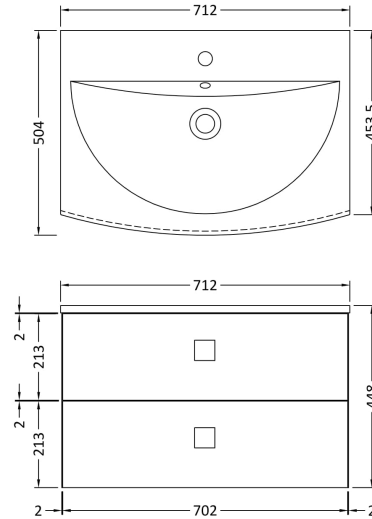

Sales Code: SAR101

Description: 700 W/H 2 Drawer Unit & Basin

Packaging Details

Barcode: 5056211875031