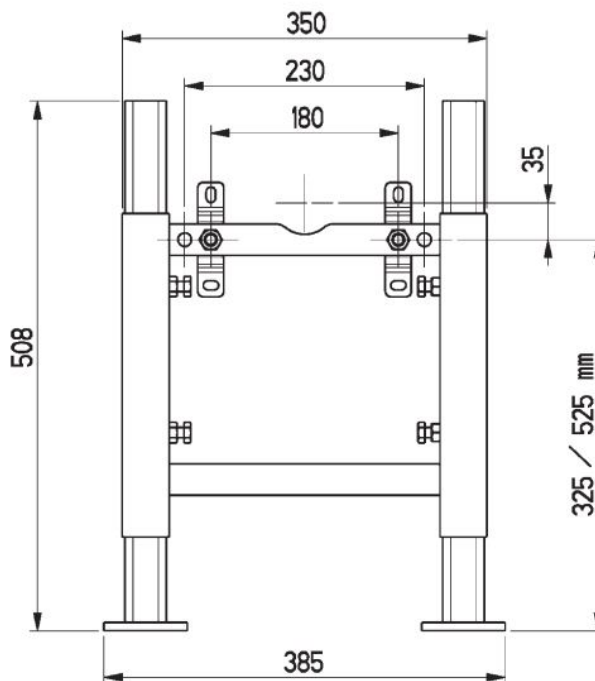

Sales Code: S4WHF

Description: Standard Wall Hung Frame

Product Dimensions

Length (mm):	
Width (mm):	370
Height (mm):	510
Depth (mm):	355
Nett Weight (kg):	10.5

Packaging Dimensions

Height (mm):	195
Width (mm):	510
Depth (mm):	850
Gross Weight (kg):	10.5

Packaging Data

Box Colour:	Brown Cardboard Box
Box Qty:	1
Label Size:	100 x 50
Label Colour:	White Label
Label Qty:	2

Outer Box Dimensions (If Applicable)

Height (mm):	
Width (mm):	
Length (mm):	
Depth (mm):	
Gross Weight (kg):	
Barcode:	5055275805305

Product Details

Country of Origin:	United Kingdom
Fitting Instruction:	Yes
CE Certification:	No
Product Material:	
Heating Element Wattage:	
Colour/Finish:	
Product Diameter:	
Connection Size:	