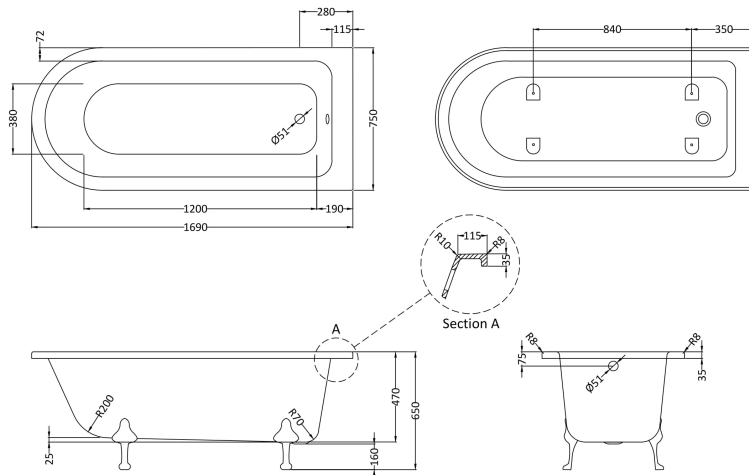

Sales Code: RLF1700T

Description: 1700 Freestanding Shower Bath Corbel Leg

Packaging Details

Barcode: 5056211851943

Sales Code: RLF1700

Description: 1700 Freestanding Shower Bath

Product Dimensions

Length (mm):	1690
Width (mm):	750
Depth (mm):	650
Nett Weight (kg):	47.5

Packaging Dimensions

Length (mm):	1690
Width (mm):	750
Depth (mm):	500
Gross Weight (kg):	47.5

Packaging Data

Box Colour:	
Box Qty:	
Label Size:	x
Label Colour:	
Label Qty:	

Outer Box Dimensions (If Applicable)

Length (mm):	
Width (mm):	
Height (mm):	
Gross Weight (kg):	
Barcode:	5056211804963

Product Details

Country of Origin:	Singapore
Fitting Instruction:	No
Certification:	FSC: CE:
Material Colour Reference:	European White
Product Material:	Acrylic
Material Thickness:	12mm
Volume (Ltr):	210
Displaced Capacity:	170
Leg Set Included:	Legset Not Included
Waste Included:	Waste Not Included
Drilled/Undrilled:	Undrilled For Taps
Includes Grips:	No Grips Supplied
Embossed:	No
No of Tapholes:	None
Anti-Slip:	No

Sales Code: T1C

Description: Corbel F/Standing Bath Leg Set C

Product Dimensions

Length (mm):	245
Width (mm):	180
Depth (mm):	115
Nett Weight (kg):	4.6

Packaging Dimensions

Length (mm):	500
Width (mm):	500
Depth (mm):	250
Gross Weight (kg):	4.92