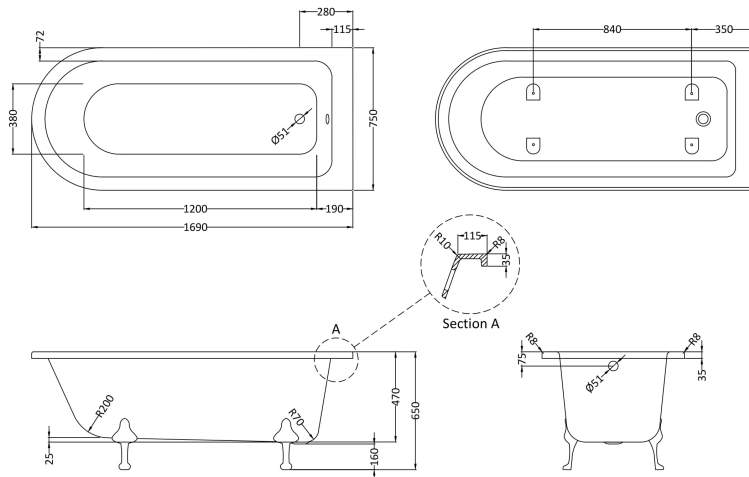

Sales Code: RLF1700T

Description: 1700 Freestanding Shower Bath Corbel Leg

Packaging Details

Barcode: 5056211851943

Sales Code: RLF1700

Description: 1700 Freestanding Shower Bath

Product Dimensions

Length (mm):	1690
Width (mm):	750
Depth (mm):	650
Nett Weight (kg):	47.5

Packaging Dimensions

Length (mm):	1690
Width (mm):	750
Depth (mm):	500
Gross Weight (kg):	47.5

Packaging Data

Box Colour:	
Box Qty:	
Label Size:	x
Label Colour:	
Label Qty:	

Outer Box Dimensions (If Applicable)

Length (mm):	
Width (mm):	
Height (mm):	
Gross Weight (kg):	
Barcode:	5056211804963

Product Details

Country of Origin:	Singapore
Fitting Instruction:	No
Certification:	FSC: CE:
Material Colour Reference:	European White
Product Material:	Acrylic
Material Thickness:	12mm
Volume (Ltr):	210
Displaced Capacity:	170
Leg Set Included:	Legset Not Included
Waste Included:	Waste Not Included
Drilled/Undrilled:	Undrilled For Taps
Includes Grips:	No Grips Supplied
Embossed:	No
No of Tapholes:	None
Anti-Slip:	No

Sales Code: T1C

Description: Corbel F/Standing Bath Leg Set C

Product Dimensions

Length (mm):	245
Width (mm):	180
Depth (mm):	115
Nett Weight (kg):	4.6

Packaging Dimensions

Length (mm):	500
Width (mm):	500
Depth (mm):	250
Gross Weight (kg):	4.92