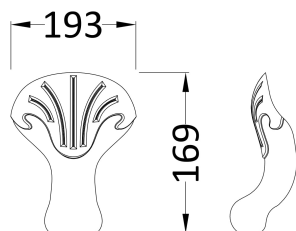

Sales Code: RLF1700T

Description: 1700 Freestanding Shower Bath Corbel Leg

Packaging Details

Barcode: 5056211851943

Sales Code: RLF1700

Description: 1700 Freestanding Shower Bath

Product Dimensions

Length (mm):	1690
Width (mm):	750
Depth (mm):	650
Nett Weight (kg):	47.5

Packaging Dimensions

Length (mm):	1690
Width (mm):	750
Depth (mm):	500
Gross Weight (kg):	47.5

Packaging Data

Box Colour:	
Box Qty:	
Label Size:	x
Label Colour:	
Label Qty:	

Outer Box Dimensions (If Applicable)

Length (mm):	
Width (mm):	
Height (mm):	
Gross Weight (kg):	
Barcode:	5056211804963

Product Details

Country of Origin:	Singapore
Fitting Instruction:	No
Certification:	FSC: CE:
Material Colour Reference:	European White
Product Material:	Acrylic
Material Thickness:	12mm
Volume (Ltr):	210
Displaced Capacity:	170
Leg Set Included:	Legset Not Included
Waste Included:	Waste Not Included
Drilled/Undrilled:	Undrilled For Taps
Includes Grips:	No Grips Supplied
Embossed:	No
No of Tapholes:	None
Anti-Slip:	No

Sales Code: T1C

Description: Corbel F/Standing Bath Leg Set C

Product Dimensions

Length (mm):	245
Width (mm):	180
Depth (mm):	115
Nett Weight (kg):	4.6

Packaging Dimensions

Length (mm):	500
Width (mm):	500
Depth (mm):	250
Gross Weight (kg):	4.92