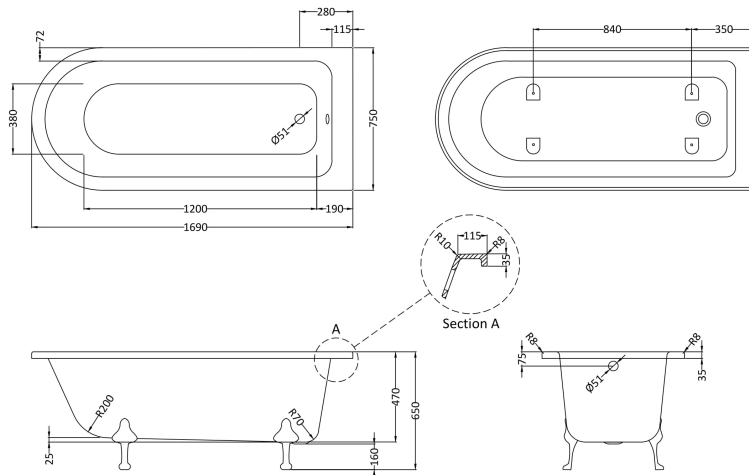

Sales Code: RLF1700C2

Description: 1700 Freestanding Shower Bath Pride Leg

Packaging Details

Barcode: 5056211851950

Sales Code: RLF1700

Description: 1700 Freestanding Shower Bath

Product Dimensions

Length (mm):	1690
Width (mm):	750
Depth (mm):	650
Nett Weight (kg):	47.5

Packaging Dimensions

Length (mm):	1690
Width (mm):	750
Depth (mm):	500
Gross Weight (kg):	47.5

Packaging Data

Box Colour:	
Box Qty:	
Label Size:	x
Label Colour:	
Label Qty:	

Outer Box Dimensions (If Applicable)

Length (mm):	
Width (mm):	
Height (mm):	
Gross Weight (kg):	
Barcode:	5056211804963

Product Details

Country of Origin:	Singapore
Fitting Instruction:	No
Certification:	FSC: CE:
Material Colour Reference:	European White
Product Material:	Acrylic
Material Thickness:	12mm
Volume (Ltr):	210
Displaced Capacity:	170
Leg Set Included:	Legset Not Included
Waste Included:	Waste Not Included
Drilled/Undrilled:	Undrilled For Taps
Includes Grips:	No Grips Supplied
Embossed:	No
No of Tapholes:	None
Anti-Slip:	No

Sales Code: T2C

Description: Pride F/Standing Bath Leg Set C2

Product Dimensions

Length (mm):	275
Width (mm):	140
Depth (mm):	120
Nett Weight (kg):	3.9

Packaging Dimensions

Length (mm):	465
Width (mm):	460
Depth (mm):	225
Gross Weight (kg):	4.23