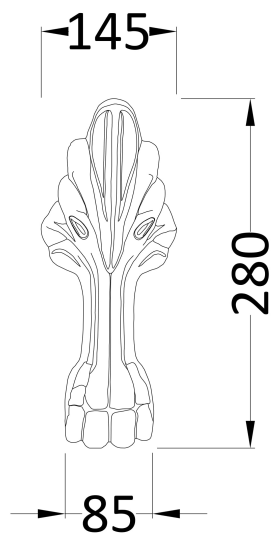

Sales Code: RLF1700C2

Description: 1700 Freestanding Shower Bath Pride Leg

Packaging Details

Barcode: 5056211851950

Sales Code: RLF1700

Description: 1700 Freestanding Shower Bath

Product Dimensions

Length (mm):	1690
Width (mm):	750
Depth (mm):	650
Nett Weight (kg):	47.5

Packaging Dimensions

Length (mm):	1690
Width (mm):	750
Depth (mm):	500
Gross Weight (kg):	47.5

Packaging Data

Box Colour:	
Box Qty:	
Label Size:	x
Label Colour:	
Label Qty:	

Outer Box Dimensions (If Applicable)

Length (mm):	
Width (mm):	
Height (mm):	
Gross Weight (kg):	
Barcode:	5056211804963

Product Details

Country of Origin:	Singapore
Fitting Instruction:	No
Certification:	FSC: CE:
Material Colour Reference:	European White
Product Material:	Acrylic
Material Thickness:	12mm
Volume (Ltr):	210
Displaced Capacity:	170
Leg Set Included:	Legset Not Included
Waste Included:	Waste Not Included
Drilled/Undrilled:	Undrilled For Taps
Includes Grips:	No Grips Supplied
Embossed:	No
No of Tapholes:	None
Anti-Slip:	No

Sales Code: T2C

Description: Pride F/Standing Bath Leg Set C2

Product Dimensions

Length (mm):	275
Width (mm):	140
Depth (mm):	120
Nett Weight (kg):	3.9

Packaging Dimensions

Length (mm):	465
Width (mm):	460
Depth (mm):	225
Gross Weight (kg):	4.23