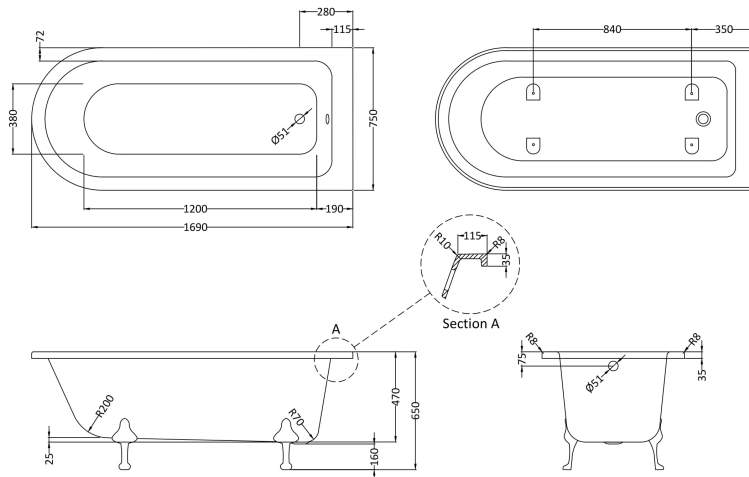

Sales Code: RLF1700C2

Description: 1700 Freestanding Shower Bath Pride Leg

Packaging Details

Barcode: 5056211851950

Sales Code: RLF1700

Description: 1700 Freestanding Shower Bath

Product Dimensions

Length (mm):	1690
Width (mm):	750
Depth (mm):	650
Nett Weight (kg):	47.5

Packaging Dimensions

Length (mm):	1690
Width (mm):	750
Depth (mm):	500
Gross Weight (kg):	47.5

Packaging Data

Box Colour:	
Box Qty:	
Label Size:	x
Label Colour:	
Label Qty:	

Outer Box Dimensions (If Applicable)

Length (mm):	
Width (mm):	
Height (mm):	
Gross Weight (kg):	
Barcode:	5056211804963

Product Details

Country of Origin:	Singapore
Fitting Instruction:	No
Certification:	FSC: CE:
Material Colour Reference:	European White
Product Material:	Acrylic
Material Thickness:	12mm
Volume (Ltr):	210
Displaced Capacity:	170
Leg Set Included:	Legset Not Included
Waste Included:	Waste Not Included
Drilled/Undrilled:	Undrilled For Taps
Includes Grips:	No Grips Supplied
Embossed:	No
No of Tapholes:	None
Anti-Slip:	No

Sales Code: T2C

Description: Pride F/Standing Bath Leg Set C2

Product Dimensions

Length (mm):	275
Width (mm):	140
Depth (mm):	120
Nett Weight (kg):	3.9

Packaging Dimensions

Length (mm):	465
Width (mm):	460
Depth (mm):	225
Gross Weight (kg):	4.23