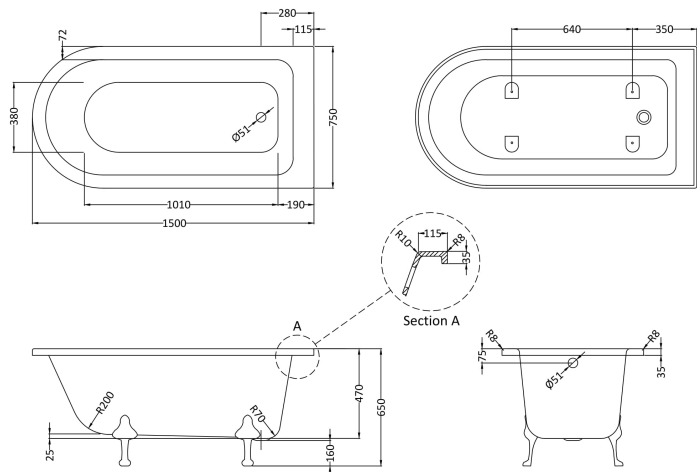

Sales Code: RLF1500T

Description: 1500 Freestanding Shower Bath Corbel Leg

Packaging Details

Barcode: 5056211851912

Sales Code: RLF1500

Description: 1500 Freestanding Shower Bath

Product Dimensions

Length (mm):	1500
Width (mm):	750
Depth (mm):	650
Nett Weight (kg):	45.8

Packaging Dimensions

Length (mm):	1500
Width (mm):	750
Depth (mm):	500
Gross Weight (kg):	45.8

Packaging Data

Box Colour:	
Box Qty:	
Label Size:	x
Label Colour:	
Label Qty:	

Outer Box Dimensions (If Applicable)

Length (mm):	
Width (mm):	
Height (mm):	
Gross Weight (kg):	
Barcode:	5056211804956

Product Details

Country of Origin:	Singapore
Fitting Instruction:	No
Certification:	FSC: CE:
Material Colour Reference:	European White
Product Material:	Acrylic
Material Thickness:	12mm
Volume (Ltr):	175
Displaced Capacity:	105
Leg Set Included:	Legset Not Included
Waste Included:	Waste Not Included
Drilled/Undrilled:	Undrilled For Taps
Includes Grips:	No Grips Supplied
Embossed:	No
No of Tapholes:	None
Anti-Slip:	No

Sales Code: T1C

Description: Corbel F/Standing Bath Leg Set C

Product Dimensions

Length (mm):	245
Width (mm):	180
Depth (mm):	115
Nett Weight (kg):	4.6

Packaging Dimensions

Length (mm):	500
Width (mm):	500
Depth (mm):	250
Gross Weight (kg):	4.92