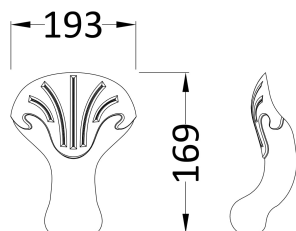

Sales Code: RLF1500T

Description: 1500 Freestanding Shower Bath Corbel Leg

Packaging Details

Barcode: 5056211851912

Sales Code: RLF1500

Description: 1500 Freestanding Shower Bath

Product Dimensions

Length (mm):	1500
Width (mm):	750
Depth (mm):	650
Nett Weight (kg):	45.8

Packaging Dimensions

Length (mm):	1500
Width (mm):	750
Depth (mm):	500
Gross Weight (kg):	45.8

Packaging Data

Box Colour:	
Box Qty:	
Label Size:	x
Label Colour:	
Label Qty:	

Outer Box Dimensions (If Applicable)

Length (mm):	
Width (mm):	
Height (mm):	
Gross Weight (kg):	
Barcode:	5056211804956

Product Details

Country of Origin:	Singapore
Fitting Instruction:	No
Certification:	FSC: CE:
Material Colour Reference:	European White
Product Material:	Acrylic
Material Thickness:	12mm
Volume (Ltr):	175
Displaced Capacity:	105
Leg Set Included:	Legset Not Included
Waste Included:	Waste Not Included
Drilled/Undrilled:	Undrilled For Taps
Includes Grips:	No Grips Supplied
Embossed:	No
No of Tapholes:	None
Anti-Slip:	No

Sales Code: T1C

Description: Corbel F/Standing Bath Leg Set C

Product Dimensions

Length (mm):	245
Width (mm):	180
Depth (mm):	115
Nett Weight (kg):	4.6

Packaging Dimensions

Length (mm):	500
Width (mm):	500
Depth (mm):	250
Gross Weight (kg):	4.92