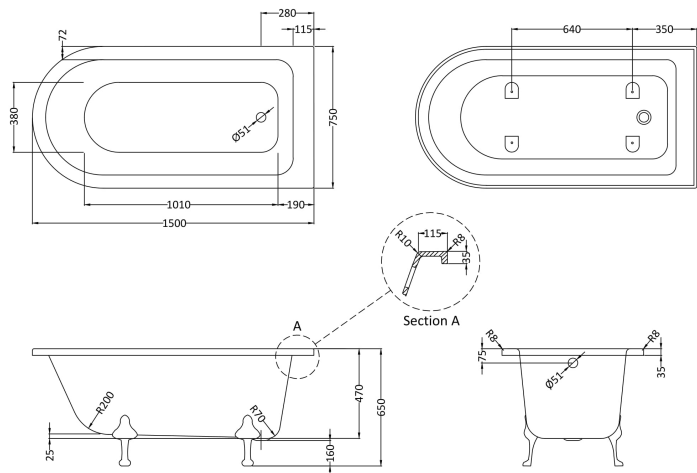

Sales Code: RLF1500T

Description: 1500 Freestanding Shower Bath Corbel Leg

Packaging Details

Barcode: 5056211851912

Sales Code: RLF1500

Description: 1500 Freestanding Shower Bath

Product Dimensions

Length (mm):	1500
Width (mm):	750
Depth (mm):	650
Nett Weight (kg):	45.8

Packaging Dimensions

Length (mm):	1500
Width (mm):	750
Depth (mm):	500
Gross Weight (kg):	45.8

Packaging Data

Box Colour:	
Box Qty:	
Label Size:	x
Label Colour:	
Label Qty:	

Outer Box Dimensions (If Applicable)

Length (mm):	
Width (mm):	
Height (mm):	
Gross Weight (kg):	
Barcode:	5056211804956

Product Details

Country of Origin:	Singapore
Fitting Instruction:	No
Certification:	FSC: CE:
Material Colour Reference:	European White
Product Material:	Acrylic
Material Thickness:	12mm
Volume (Ltr):	175
Displaced Capacity:	105
Leg Set Included:	Legset Not Included
Waste Included:	Waste Not Included
Drilled/Undrilled:	Undrilled For Taps
Includes Grips:	No Grips Supplied
Embossed:	No
No of Tapholes:	None
Anti-Slip:	No

Sales Code: T1C

Description: Corbel F/Standing Bath Leg Set C

Product Dimensions

Length (mm):	245
Width (mm):	180
Depth (mm):	115
Nett Weight (kg):	4.6

Packaging Dimensions

Length (mm):	500
Width (mm):	500
Depth (mm):	250
Gross Weight (kg):	4.92