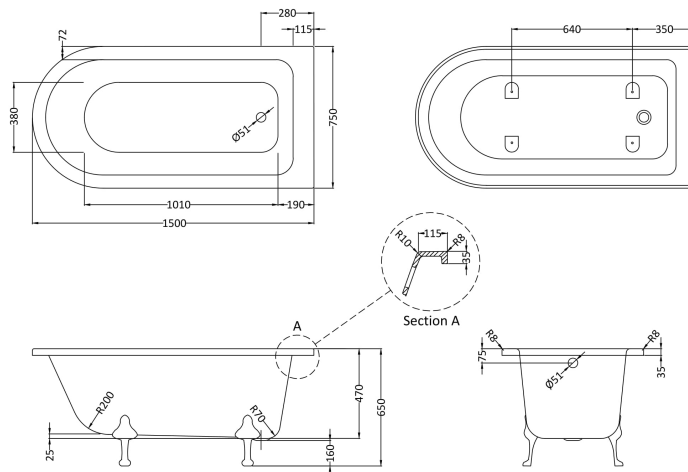

### Packaging Details

Barcode: 5056211851929

**Sales Code:** RLF1500

**Description:** 1500 Freestanding Shower Bath

**Product Dimensions**

Length (mm):	1500
Width (mm):	750
Depth (mm):	650
Nett Weight (kg):	45.8

**Packaging Dimensions**

Length (mm):	1500
Width (mm):	750
Depth (mm):	500
Gross Weight (kg):	45.8

**Packaging Data**

Box Colour:	
Box Qty:	
Label Size:	x
Label Colour:	
Label Qty:	

**Outer Box Dimensions (If Applicable)**

Length (mm):	
Width (mm):	
Height (mm):	
Gross Weight (kg):	
Barcode:	5056211804956

**Product Details**

Country of Origin:	Singapore
Fitting Instruction:	No
Certification:	FSC: CE:
Material Colour Reference:	European White
Product Material:	Acrylic
Material Thickness:	12mm
Volume (Ltr):	175
Displaced Capacity:	105
Leg Set Included:	Legset Not Included
Waste Included:	Waste Not Included
Drilled/Undrilled:	Undrilled For Taps
Includes Grips:	No Grips Supplied
Embossed:	No
No of Tapholes:	None
Anti-Slip:	No

**Sales Code:** T2C

**Description:** Pride F/Standing Bath Leg Set C2

**Product Dimensions**

Length (mm):	275
Width (mm):	140
Depth (mm):	120
Nett Weight (kg):	3.9

**Packaging Dimensions**

Length (mm):	465
Width (mm):	460
Depth (mm):	225
Gross Weight (kg):	4.23