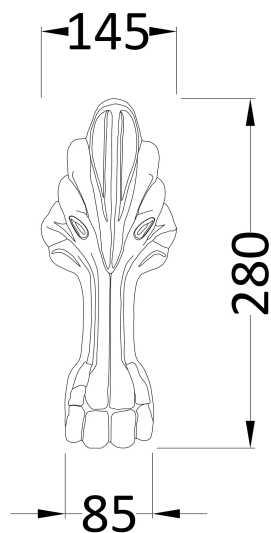

### Packaging Details

Barcode: 5056211851929

**Sales Code:** RLF1500

**Description:** 1500 Freestanding Shower Bath

**Product Dimensions**

Length (mm):	1500
Width (mm):	750
Depth (mm):	650
Nett Weight (kg):	45.8

**Packaging Dimensions**

Length (mm):	1500
Width (mm):	750
Depth (mm):	500
Gross Weight (kg):	45.8

**Packaging Data**

Box Colour:	
Box Qty:	
Label Size:	x
Label Colour:	
Label Qty:	

**Outer Box Dimensions (If Applicable)**

Length (mm):	
Width (mm):	
Height (mm):	
Gross Weight (kg):	
Barcode:	5056211804956

**Product Details**

Country of Origin:	Singapore
Fitting Instruction:	No
Certification:	FSC: CE:
Material Colour Reference:	European White
Product Material:	Acrylic
Material Thickness:	12mm
Volume (Ltr):	175
Displaced Capacity:	105
Leg Set Included:	Legset Not Included
Waste Included:	Waste Not Included
Drilled/Undrilled:	Undrilled For Taps
Includes Grips:	No Grips Supplied
Embossed:	No
No of Tapholes:	None
Anti-Slip:	No

**Sales Code:** T2C

**Description:** Pride F/Standing Bath Leg Set C2

**Product Dimensions**

Length (mm):	275
Width (mm):	140
Depth (mm):	120
Nett Weight (kg):	3.9

**Packaging Dimensions**

Length (mm):	465
Width (mm):	460
Depth (mm):	225
Gross Weight (kg):	4.23