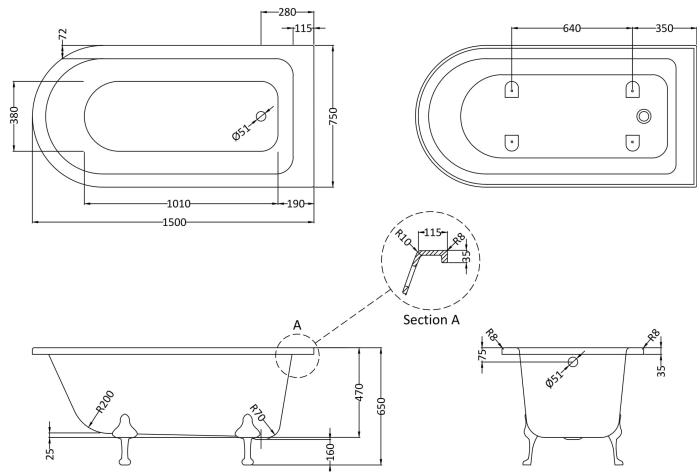

### Packaging Details

Barcode: 5056211851929

**Sales Code:** RLF1500

**Description:** 1500 Freestanding Shower Bath

**Product Dimensions**

Length (mm):	1500
Width (mm):	750
Depth (mm):	650
Nett Weight (kg):	45.8

**Packaging Dimensions**

Length (mm):	1500
Width (mm):	750
Depth (mm):	500
Gross Weight (kg):	45.8

**Packaging Data**

Box Colour:	
Box Qty:	
Label Size:	x
Label Colour:	
Label Qty:	

**Outer Box Dimensions (If Applicable)**

Length (mm):	
Width (mm):	
Height (mm):	
Gross Weight (kg):	
Barcode:	5056211804956

**Product Details**

Country of Origin:	Singapore
Fitting Instruction:	No
Certification:	FSC: CE:
Material Colour Reference:	European White
Product Material:	Acrylic
Material Thickness:	12mm
Volume (Ltr):	175
Displaced Capacity:	105
Leg Set Included:	Legset Not Included
Waste Included:	Waste Not Included
Drilled/Undrilled:	Undrilled For Taps
Includes Grips:	No Grips Supplied
Embossed:	No
No of Tapholes:	None
Anti-Slip:	No

**Sales Code:** T2C

**Description:** Pride F/Standing Bath Leg Set C2

**Product Dimensions**

Length (mm):	275
Width (mm):	140
Depth (mm):	120
Nett Weight (kg):	3.9

**Packaging Dimensions**

Length (mm):	465
Width (mm):	460
Depth (mm):	225
Gross Weight (kg):	4.23