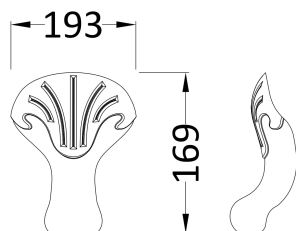

Sales Code: RL1707T

Description: 1700 Single Ended Freestanding Bath

Packaging Details

Barcode: 5055369032327

Sales Code: T1C

Description: Corbel F/Standing Bath Leg Set C

Product Dimensions

Length (mm):	245
Width (mm):	180
Depth (mm):	115
Nett Weight (kg):	4.6

Packaging Dimensions

Length (mm):	500
Width (mm):	500
Depth (mm):	250
Gross Weight (kg):	4.92

Packaging Data

Box Colour:	Polystyrene Moulded Box
Box Qty:	1
Label Size:	140 x 100
Label Colour:	White Label
Label Qty:	1

Outer Box Dimensions (If Applicable)

Length (mm):	
Width (mm):	
Height (mm):	
Gross Weight (kg):	
Barcode:	5055369029136

Product Details

Country of Origin:	China
Fitting Instruction:	No
Certification:	FSC: N/A CE: N/A
Material Colour Reference:	Not Applicable
Product Material:	Aluminium
Material Thickness:	N/A
Volume (Ltr):	N/A
Displaced Capacity:	N/A
Leg Set Included:	Not Applicable
Waste Included:	Not Applicable
Drilled/Undrilled:	Not Applicable
Includes Grips:	Not Applicable
Embossed:	Not Applicable
No of Tapholes:	Not Applicable
Anti-Slip:	Not Applicable

Sales Code: RL1707

Description: 1700 Single Ended Freestanding Bath

Product Dimensions

Length (mm):	1690
Width (mm):	750
Depth (mm):	635
Nett Weight (kg):	40

Packaging Dimensions

Length (mm):	1700
Width (mm):	700
Depth (mm):	500
Gross Weight (kg):	42.5