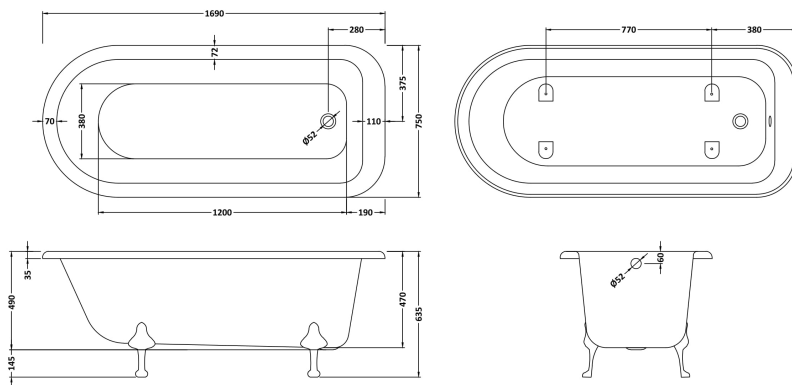

Outer Box Dimensions (If Applicable)

Length (mm):	
Width (mm):	
Height (mm):	
Gross Weight (kg):	
Barcode:	5055369029136

Product Details

Country of Origin:	China
Fitting Instruction:	No
Certification:	FSC: N/A CE: N/A
Material Colour Reference:	Not Applicable
Product Material:	Aluminium
Material Thickness:	N/A
Volume (Ltr):	N/A
Displaced Capacity:	N/A
Leg Set Included:	Not Applicable
Waste Included:	Not Applicable
Drilled/Undrilled:	Not Applicable
Includes Grips:	Not Applicable
Embossed:	Not Applicable
No of Tapholes:	Not Applicable
Anti-Slip:	Not Applicable

Sales Code: RL1707

Description: 1700 Single Ended Freestanding Bath

Product Dimensions

Length (mm):	1690
Width (mm):	750
Depth (mm):	635
Nett Weight (kg):	40

Packaging Dimensions

Length (mm):	1700
Width (mm):	700
Depth (mm):	500
Gross Weight (kg):	42.5

Packaging Data

Box Colour:	Brown Cardboard Sleeve
Box Qty:	1
Label Size:	100 x 50
Label Colour:	White Label
Label Qty:	2

Outer Box Dimensions (If Applicable)

Length (mm):	
Width (mm):	
Height (mm):	
Gross Weight (kg):	
Barcode:	5055369006533

Product Details

Country of Origin:	China
Fitting Instruction:	No
Certification:	FSC: CE:
Material Colour Reference:	European White
Product Material:	Acrylic
Material Thickness:	14mm
Volume (Ltr):	200L
Displaced Capacity:	130L
Leg Set Included:	Legset Not Included
Waste Included:	Waste Not Included
Drilled/Undrilled:	Undrilled For Taps
Includes Grips:	No Grips Supplied
Embossed:	No
No of Tapholes:	None
Anti-Slip:	No