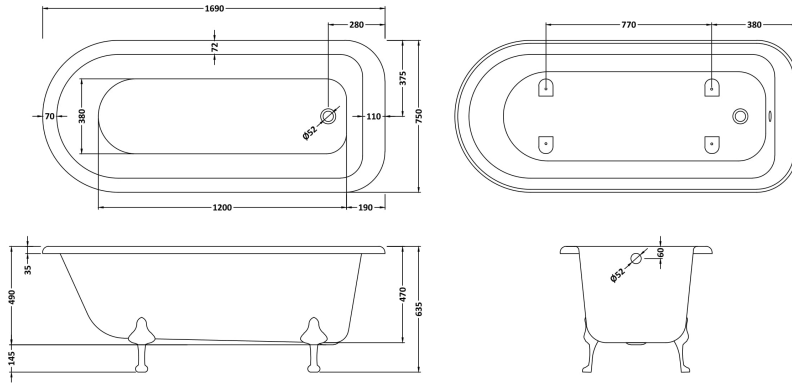

Sales Code: RL1707T

Description: 1700 Single Ended Freestanding Bath

Packaging Details

Barcode: 5055369032327

Sales Code: T1C

Description: Corbel F/Standing Bath Leg Set C

Product Dimensions

Length (mm):	245
Width (mm):	180
Depth (mm):	115
Nett Weight (kg):	4.6

Packaging Dimensions

Length (mm):	500
Width (mm):	500
Depth (mm):	250
Gross Weight (kg):	4.92

Packaging Data

Box Colour:	Polystyrene Moulded Box
Box Qty:	1
Label Size:	140 x 100
Label Colour:	White Label
Label Qty:	1

Outer Box Dimensions (If Applicable)

Length (mm):	
Width (mm):	
Height (mm):	
Gross Weight (kg):	
Barcode:	5055369029136

Product Details

Country of Origin:	China
Fitting Instruction:	No
Certification:	FSC: N/A CE: N/A
Material Colour Reference:	Not Applicable
Product Material:	Aluminium
Material Thickness:	N/A
Volume (Ltr):	N/A
Displaced Capacity:	N/A
Leg Set Included:	Not Applicable
Waste Included:	Not Applicable
Drilled/Undrilled:	Not Applicable
Includes Grips:	Not Applicable
Embossed:	Not Applicable
No of Tapholes:	Not Applicable
Anti-Slip:	Not Applicable

Sales Code: RL1707

Description: 1700 Single Ended Freestanding Bath

Product Dimensions

Length (mm):	1690
Width (mm):	750
Depth (mm):	635
Nett Weight (kg):	40

Packaging Dimensions

Length (mm):	1700
Width (mm):	700
Depth (mm):	500
Gross Weight (kg):	42.5