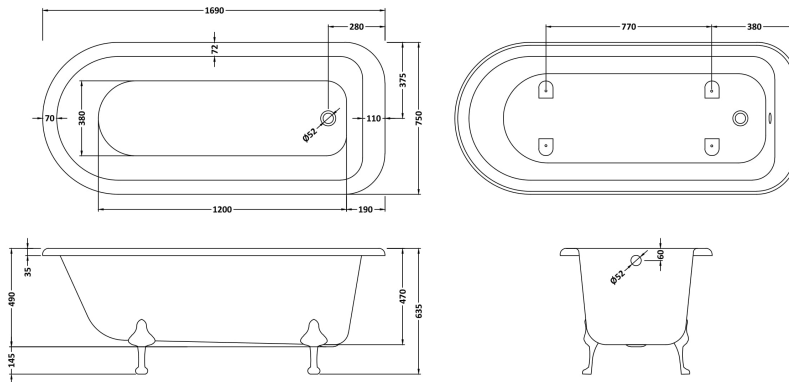

### Packaging Details

Barcode: 5055275832547

**Sales Code:** RL1707

**Description:** 1700 Single Ended Freestanding Bath

**Product Dimensions**

Length (mm):	1690
Width (mm):	750
Depth (mm):	635
Nett Weight (kg):	40

**Packaging Dimensions**

Length (mm):	1700
Width (mm):	700
Depth (mm):	500
Gross Weight (kg):	42.5

**Packaging Data**

Box Colour:	Brown Cardboard Sleeve
Box Qty:	1
Label Size:	100 x 50
Label Colour:	White Label
Label Qty:	2

**Outer Box Dimensions (If Applicable)**

Length (mm):	
Width (mm):	
Height (mm):	
Gross Weight (kg):	
Barcode:	5055369006533

**Product Details**

Country of Origin:	China
Fitting Instruction:	No
Certification:	FSC: CE:
Material Colour Reference:	European White
Product Material:	Acrylic
Material Thickness:	14mm
Volume (Ltr):	200L
Displaced Capacity:	130L
Leg Set Included:	Legset Not Included
Waste Included:	Waste Not Included
Drilled/Undrilled:	Undrilled For Taps
Includes Grips:	No Grips Supplied
Embossed:	No
No of Tapholes:	None
Anti-Slip:	No

**Sales Code:** M1C

**Description:** Deacon F/Standing Bath Leg Set M1

**Product Dimensions**

Length (mm):	260
Width (mm):	500
Depth (mm):	250
Nett Weight (kg):	5.4

**Packaging Dimensions**

Length (mm):	470
Width (mm):	455
Depth (mm):	230
Gross Weight (kg):	5.77