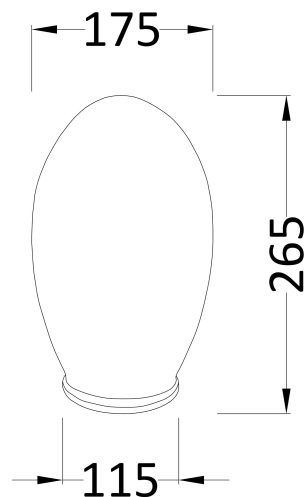

**Packaging Dimensions**

Length (mm):	1700
Width (mm):	700
Depth (mm):	500
Gross Weight (kg):	42.5

**Packaging Data**

Box Colour:	Brown Cardboard Sleeve
Box Qty:	1
Label Size:	100 x 50
Label Colour:	White Label
Label Qty:	2

**Outer Box Dimensions (If Applicable)**

Length (mm):	
Width (mm):	
Height (mm):	
Gross Weight (kg):	
Barcode:	5055369006533

**Product Details**

Country of Origin:	China
Fitting Instruction:	No
Certification:	FSC: CE:
Material Colour Reference:	European White
Product Material:	Acrylic
Material Thickness:	14mm
Volume (Ltr):	200L
Displaced Capacity:	130L
Leg Set Included:	Legset Not Included
Waste Included:	Waste Not Included
Drilled/Undrilled:	Undrilled For Taps
Includes Grips:	No Grips Supplied
Embossed:	No
No of Tapholes:	None
Anti-Slip:	No

**Sales Code:** M1C

**Description:** Deacon F/Standing Bath Leg Set M1

**Product Dimensions**

Length (mm):	260
Width (mm):	500
Depth (mm):	250
Nett Weight (kg):	5.4

**Packaging Dimensions**

Length (mm):	470
Width (mm):	455
Depth (mm):	230
Gross Weight (kg):	5.77

**Packaging Data**

Box Colour:	Polystyrene Moulded Box
Box Qty:	1
Label Size:	140 x 100
Label Colour:	White Label
Label Qty:	1

**Outer Box Dimensions (If Applicable)**

Length (mm):	
Width (mm):	
Height (mm):	
Gross Weight (kg):	
Barcode:	5055369044818