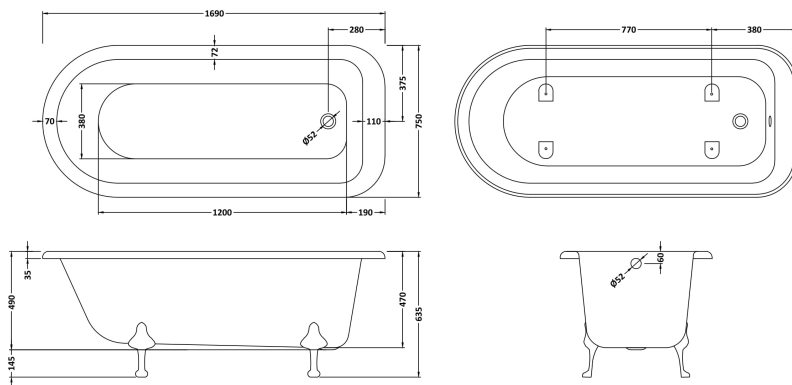

### Packaging Details

Barcode: 5055275832547

**Sales Code:** RL1707

**Description:** 1700 Single Ended Freestanding Bath

**Product Dimensions**

Length (mm):	1690
Width (mm):	750
Depth (mm):	635
Nett Weight (kg):	40

**Packaging Dimensions**

Length (mm):	1700
Width (mm):	700
Depth (mm):	500
Gross Weight (kg):	42.5

**Packaging Data**

Box Colour:	Brown Cardboard Sleeve
Box Qty:	1
Label Size:	100 x 50
Label Colour:	White Label
Label Qty:	2

**Outer Box Dimensions (If Applicable)**

Length (mm):	
Width (mm):	
Height (mm):	
Gross Weight (kg):	
Barcode:	5055369006533

**Product Details**

Country of Origin:	China
Fitting Instruction:	No
Certification:	FSC: CE:
Material Colour Reference:	European White
Product Material:	Acrylic
Material Thickness:	14mm
Volume (Ltr):	200L
Displaced Capacity:	130L
Leg Set Included:	Legset Not Included
Waste Included:	Waste Not Included
Drilled/Undrilled:	Undrilled For Taps
Includes Grips:	No Grips Supplied
Embossed:	No
No of Tapholes:	None
Anti-Slip:	No

**Sales Code:** M1C

**Description:** Deacon F/Standing Bath Leg Set M1

**Product Dimensions**

Length (mm):	260
Width (mm):	500
Depth (mm):	250
Nett Weight (kg):	5.4

**Packaging Dimensions**

Length (mm):	470
Width (mm):	455
Depth (mm):	230
Gross Weight (kg):	5.77