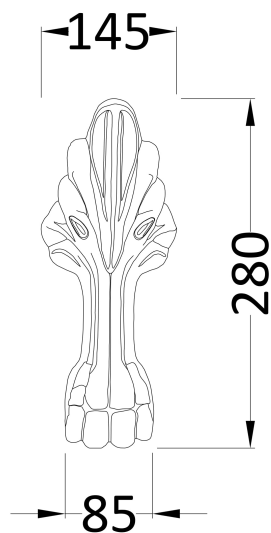

Sales Code: RL1707C2

Description: 1700 Single Ended Freestanding Bath

Packaging Details

Barcode: 5055275832530

Sales Code: T2C

Description: Pride F/Standing Bath Leg Set C2

Product Dimensions

Length (mm):	275
Width (mm):	140
Depth (mm):	120
Nett Weight (kg):	3.9

Packaging Dimensions

Length (mm):	465
Width (mm):	460
Depth (mm):	225
Gross Weight (kg):	4.23

Packaging Data

Box Colour:	Polystyrene Moulded Box
Box Qty:	1
Label Size:	140 x 100
Label Colour:	White Label
Label Qty:	1

Outer Box Dimensions (If Applicable)

Length (mm):	
Width (mm):	
Height (mm):	
Gross Weight (kg):	
Barcode:	5055369044801

Product Details

Country of Origin:	China
Fitting Instruction:	No
Certification:	FSC: N/A CE: N/A
Material Colour Reference:	Not Applicable
Product Material:	Aluminium
Material Thickness:	N/A
Volume (Ltr):	N/A
Displaced Capacity:	N/A
Leg Set Included:	Not Applicable
Waste Included:	Not Applicable
Drilled/Undrilled:	Not Applicable
Includes Grips:	Not Applicable
Embossed:	Not Applicable
No of Tapholes:	Not Applicable
Anti-Slip:	Not Applicable

Sales Code: RL1707

Description: 1700 Single Ended Freestanding Bath

Product Dimensions

Length (mm):	1690
Width (mm):	750
Depth (mm):	635
Nett Weight (kg):	40

Packaging Dimensions

Length (mm):	1700
Width (mm):	700
Depth (mm):	500
Gross Weight (kg):	42.5