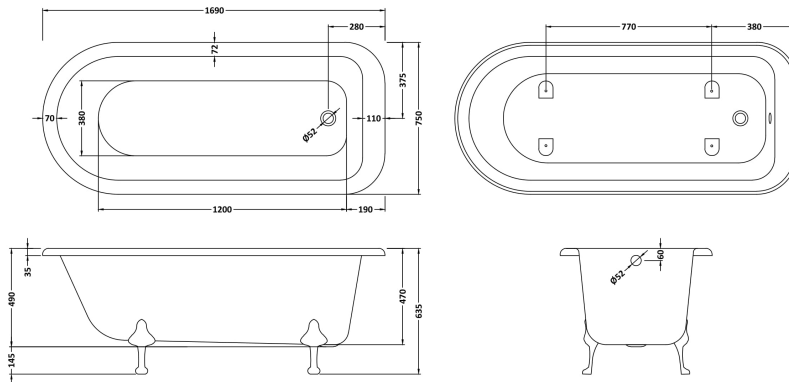

Sales Code: RL1707C2

Description: 1700 Single Ended Freestanding Bath

Packaging Details

Barcode: 5055275832530

Sales Code: T2C

Description: Pride F/Standing Bath Leg Set C2

Product Dimensions

Length (mm):	275
Width (mm):	140
Depth (mm):	120
Nett Weight (kg):	3.9

Packaging Dimensions

Length (mm):	465
Width (mm):	460
Depth (mm):	225
Gross Weight (kg):	4.23

Packaging Data

Box Colour:	Polystyrene Moulded Box
Box Qty:	1
Label Size:	140 x 100
Label Colour:	White Label
Label Qty:	1

Outer Box Dimensions (If Applicable)

Length (mm):	
Width (mm):	
Height (mm):	
Gross Weight (kg):	
Barcode:	5055369044801

Product Details

Country of Origin:	China
Fitting Instruction:	No
Certification:	FSC: N/A CE: N/A
Material Colour Reference:	Not Applicable
Product Material:	Aluminium
Material Thickness:	N/A
Volume (Ltr):	N/A
Displaced Capacity:	N/A
Leg Set Included:	Not Applicable
Waste Included:	Not Applicable
Drilled/Undrilled:	Not Applicable
Includes Grips:	Not Applicable
Embossed:	Not Applicable
No of Tapholes:	Not Applicable
Anti-Slip:	Not Applicable

Sales Code: RL1707

Description: 1700 Single Ended Freestanding Bath

Product Dimensions

Length (mm):	1690
Width (mm):	750
Depth (mm):	635
Nett Weight (kg):	40

Packaging Dimensions

Length (mm):	1700
Width (mm):	700
Depth (mm):	500
Gross Weight (kg):	42.5