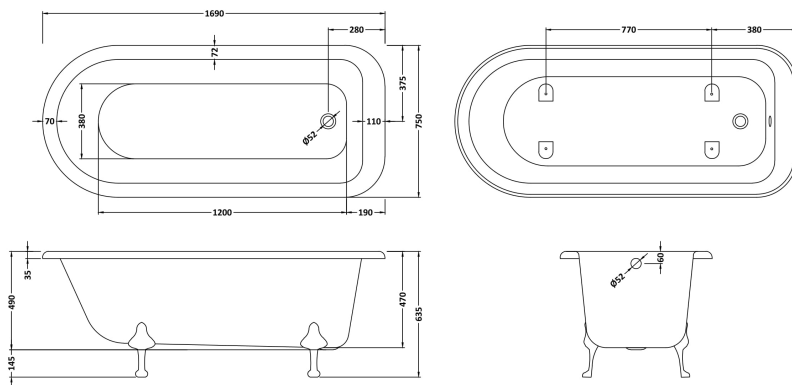

Outer Box Dimensions (If Applicable)

Length (mm):	
Width (mm):	
Height (mm):	
Gross Weight (kg):	
Barcode:	5055369044801

Product Details

Country of Origin:	China
Fitting Instruction:	No
Certification:	FSC: N/A CE: N/A
Material Colour Reference:	Not Applicable
Product Material:	Aluminium
Material Thickness:	N/A
Volume (Ltr):	N/A
Displaced Capacity:	N/A
Leg Set Included:	Not Applicable
Waste Included:	Not Applicable
Drilled/Undrilled:	Not Applicable
Includes Grips:	Not Applicable
Embossed:	Not Applicable
No of Tapholes:	Not Applicable
Anti-Slip:	Not Applicable

Sales Code: RL1707

Description: 1700 Single Ended Freestanding Bath

Product Dimensions

Length (mm):	1690
Width (mm):	750
Depth (mm):	635
Nett Weight (kg):	40

Packaging Dimensions

Length (mm):	1700
Width (mm):	700
Depth (mm):	500
Gross Weight (kg):	42.5

Packaging Data

Box Colour:	Brown Cardboard Sleeve
Box Qty:	1
Label Size:	100 x 50
Label Colour:	White Label
Label Qty:	2

Outer Box Dimensions (If Applicable)

Length (mm):	
Width (mm):	
Height (mm):	
Gross Weight (kg):	
Barcode:	5055369006533

Product Details

Country of Origin:	China
Fitting Instruction:	No
Certification:	FSC: CE:
Material Colour Reference:	European White
Product Material:	Acrylic
Material Thickness:	14mm
Volume (Ltr):	200L
Displaced Capacity:	130L
Leg Set Included:	Legset Not Included
Waste Included:	Waste Not Included
Drilled/Undrilled:	Undrilled For Taps
Includes Grips:	No Grips Supplied
Embossed:	No
No of Tapholes:	None
Anti-Slip:	No