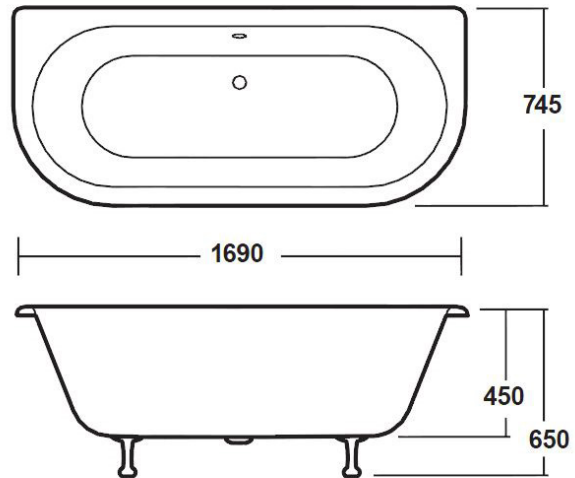

Sales Code: RE1701T

Description: 1700 Double Ended Btw Freestanding Bath

Packaging Details

Barcode: 5055369032273

Sales Code: T1C

Description: Corbel F/Standing Bath Leg Set C

Product Dimensions

Length (mm):	245
Width (mm):	180
Depth (mm):	115
Nett Weight (kg):	4.6

Packaging Dimensions

Length (mm):	500
Width (mm):	500
Depth (mm):	250
Gross Weight (kg):	4.92

Packaging Data

Box Colour:	Polystyrene Moulded Box
Box Qty:	1
Label Size:	140 x 100
Label Colour:	White Label
Label Qty:	1

Outer Box Dimensions (If Applicable)

Length (mm):	
Width (mm):	
Height (mm):	
Gross Weight (kg):	
Barcode:	5055369029136

Product Details

Country of Origin:	China
Fitting Instruction:	No
Certification:	FSC: N/A CE: N/A
Material Colour Reference:	Not Applicable
Product Material:	Aluminium
Material Thickness:	N/A
Volume (Ltr):	N/A
Displaced Capacity:	N/A
Leg Set Included:	Not Applicable
Waste Included:	Not Applicable
Drilled/Undrilled:	Not Applicable
Includes Grips:	Not Applicable
Embossed:	Not Applicable
No of Tapholes:	Not Applicable
Anti-Slip:	Not Applicable

Sales Code: RE1701

Description: 1700 Double Ended Btw Freestanding Bath

Product Dimensions

Length (mm):	1700
Width (mm):	750
Depth (mm):	485
Nett Weight (kg):	39.5

Packaging Dimensions

Length (mm):	1720
Width (mm):	770
Depth (mm):	505
Gross Weight (kg):	40