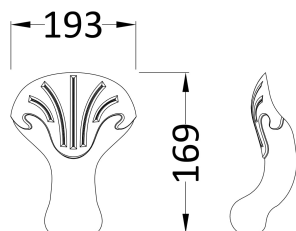

Sales Code: RE1701T

Description: 1700 Double Ended Btw Freestanding Bath

Packaging Details

Barcode: 5055369032273

Sales Code: T1C

Description: Corbel F/Standing Bath Leg Set C

Product Dimensions

Length (mm):	245
Width (mm):	180
Depth (mm):	115
Nett Weight (kg):	4.6

Packaging Dimensions

Length (mm):	500
Width (mm):	500
Depth (mm):	250
Gross Weight (kg):	4.92

Packaging Data

Box Colour:	Polystyrene Moulded Box
Box Qty:	1
Label Size:	140 x 100
Label Colour:	White Label
Label Qty:	1

Outer Box Dimensions (If Applicable)

Length (mm):	
Width (mm):	
Height (mm):	
Gross Weight (kg):	
Barcode:	5055369029136

Product Details

Country of Origin:	China
Fitting Instruction:	No
Certification:	FSC: N/A CE: N/A
Material Colour Reference:	Not Applicable
Product Material:	Aluminium
Material Thickness:	N/A
Volume (Ltr):	N/A
Displaced Capacity:	N/A
Leg Set Included:	Not Applicable
Waste Included:	Not Applicable
Drilled/Undrilled:	Not Applicable
Includes Grips:	Not Applicable
Embossed:	Not Applicable
No of Tapholes:	Not Applicable
Anti-Slip:	Not Applicable

Sales Code: RE1701

Description: 1700 Double Ended Btw Freestanding Bath

Product Dimensions

Length (mm):	1700
Width (mm):	750
Depth (mm):	485
Nett Weight (kg):	39.5

Packaging Dimensions

Length (mm):	1720
Width (mm):	770
Depth (mm):	505
Gross Weight (kg):	40