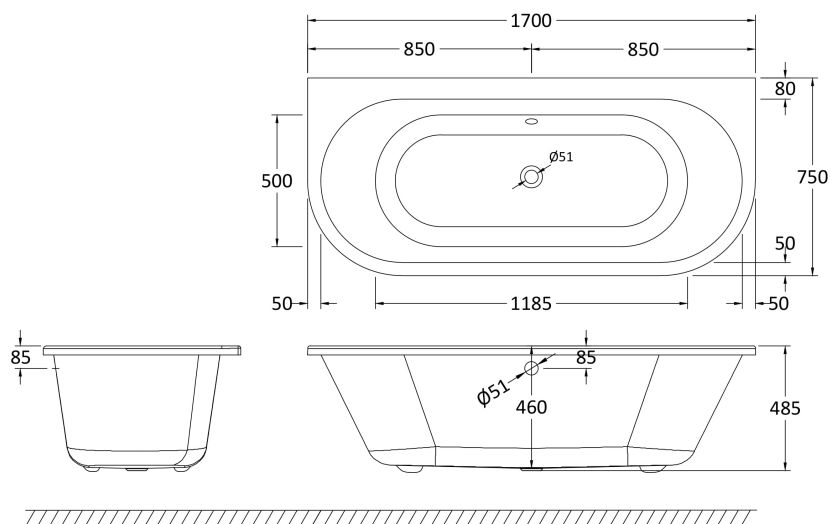

Outer Box Dimensions (If Applicable)

Length (mm):	
Width (mm):	
Height (mm):	
Gross Weight (kg):	
Barcode:	5055369029136

Product Details

Country of Origin:	China
Fitting Instruction:	No
Certification:	FSC: N/A CE: N/A
Material Colour Reference:	Not Applicable
Product Material:	Aluminium
Material Thickness:	N/A
Volume (Ltr):	N/A
Displaced Capacity:	N/A
Leg Set Included:	Not Applicable
Waste Included:	Not Applicable
Drilled/Undrilled:	Not Applicable
Includes Grips:	Not Applicable
Embossed:	Not Applicable
No of Tapholes:	Not Applicable
Anti-Slip:	Not Applicable

Sales Code: RE1701

Description: 1700 Double Ended Btw Freestanding Bath

Product Dimensions

Length (mm):	1700
Width (mm):	750
Depth (mm):	485
Nett Weight (kg):	39.5

Packaging Dimensions

Length (mm):	1720
Width (mm):	770
Depth (mm):	505
Gross Weight (kg):	40

Packaging Data

Box Colour:	Brown Cardboard Sleeve
Box Qty:	1
Label Size:	100 x 50
Label Colour:	White Label
Label Qty:	2

Outer Box Dimensions (If Applicable)

Length (mm):	
Width (mm):	
Height (mm):	
Gross Weight (kg):	
Barcode:	5055369028955

Product Details

Country of Origin:	China
Fitting Instruction:	No
Certification:	FSC: CE:
Material Colour Reference:	European White
Product Material:	Acrylic
Material Thickness:	14mm
Volume (Ltr):	228L
Displaced Capacity:	158L
Leg Set Included:	Legset Not Included
Waste Included:	Waste Not Included
Drilled/Undrilled:	Undrilled For Taps
Includes Grips:	No Grips Supplied
Embossed:	No
No of Tapholes:	None
Anti-Slip:	No