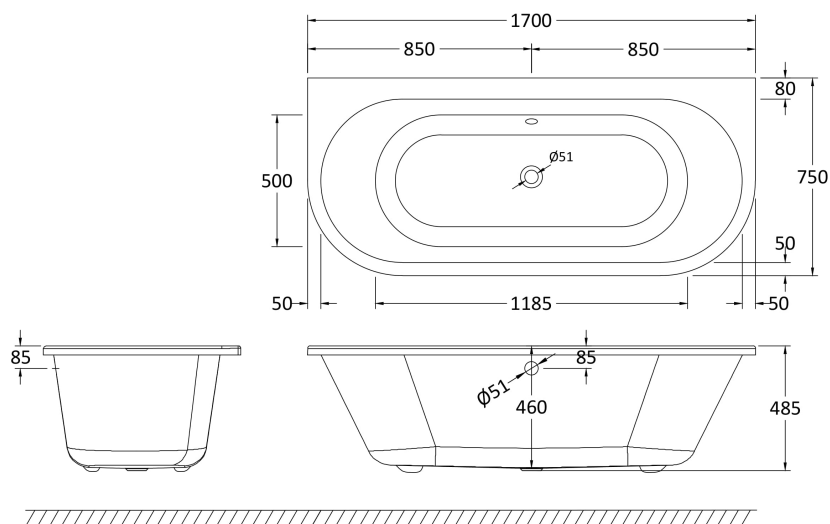

Outer Box Dimensions (If Applicable)

Length (mm):	
Width (mm):	
Height (mm):	
Gross Weight (kg):	
Barcode:	5055369044801

Product Details

Country of Origin:	China
Fitting Instruction:	No
Certification:	FSC: N/A CE: N/A
Material Colour Reference:	Not Applicable
Product Material:	Aluminium
Material Thickness:	N/A
Volume (Ltr):	N/A
Displaced Capacity:	N/A
Leg Set Included:	Not Applicable
Waste Included:	Not Applicable
Drilled/Undrilled:	Not Applicable
Includes Grips:	Not Applicable
Embossed:	Not Applicable
No of Tapholes:	Not Applicable
Anti-Slip:	Not Applicable

Sales Code: RE1701

Description: 1700 Double Ended Btw Freestanding Bath

Product Dimensions

Length (mm):	1700
Width (mm):	750
Depth (mm):	485
Nett Weight (kg):	39.5

Packaging Dimensions

Length (mm):	1720
Width (mm):	770
Depth (mm):	505
Gross Weight (kg):	40

Packaging Data

Box Colour:	Brown Cardboard Sleeve
Box Qty:	1
Label Size:	100 x 50
Label Colour:	White Label
Label Qty:	2

Outer Box Dimensions (If Applicable)

Length (mm):	
Width (mm):	
Height (mm):	
Gross Weight (kg):	
Barcode:	5055369028955

Product Details

Country of Origin:	China
Fitting Instruction:	No
Certification:	FSC: CE:
Material Colour Reference:	European White
Product Material:	Acrylic
Material Thickness:	14mm
Volume (Ltr):	228L
Displaced Capacity:	158L
Leg Set Included:	Legset Not Included
Waste Included:	Waste Not Included
Drilled/Undrilled:	Undrilled For Taps
Includes Grips:	No Grips Supplied
Embossed:	No
No of Tapholes:	None
Anti-Slip:	No