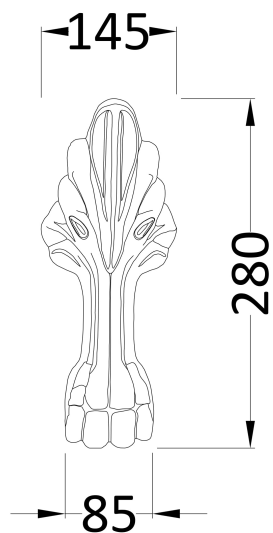

Sales Code: RE1701C2

Description: White Btw 1700 F/S Bath Pride Legs

Packaging Details

Barcode: 5055275834893

Sales Code: T2C

Description: Pride F/Standing Bath Leg Set C2

Product Dimensions

Length (mm):	275
Width (mm):	140
Depth (mm):	120
Nett Weight (kg):	3.9

Packaging Dimensions

Length (mm):	465
Width (mm):	460
Depth (mm):	225
Gross Weight (kg):	4.23

Packaging Data

Box Colour:	Polystyrene Moulded Box
Box Qty:	1
Label Size:	140 x 100
Label Colour:	White Label
Label Qty:	1

Outer Box Dimensions (If Applicable)

Length (mm):	
Width (mm):	
Height (mm):	
Gross Weight (kg):	
Barcode:	5055369044801

Product Details

Country of Origin:	China
Fitting Instruction:	No
Certification:	FSC: N/A CE: N/A
Material Colour Reference:	Not Applicable
Product Material:	Aluminium
Material Thickness:	N/A
Volume (Ltr):	N/A
Displaced Capacity:	N/A
Leg Set Included:	Not Applicable
Waste Included:	Not Applicable
Drilled/Undrilled:	Not Applicable
Includes Grips:	Not Applicable
Embossed:	Not Applicable
No of Tapholes:	Not Applicable
Anti-Slip:	Not Applicable

Sales Code: RE1701

Description: 1700 Double Ended Btw Freestanding Bath

Product Dimensions

Length (mm):	1700
Width (mm):	750
Depth (mm):	485
Nett Weight (kg):	39.5

Packaging Dimensions

Length (mm):	1720
Width (mm):	770
Depth (mm):	505
Gross Weight (kg):	40