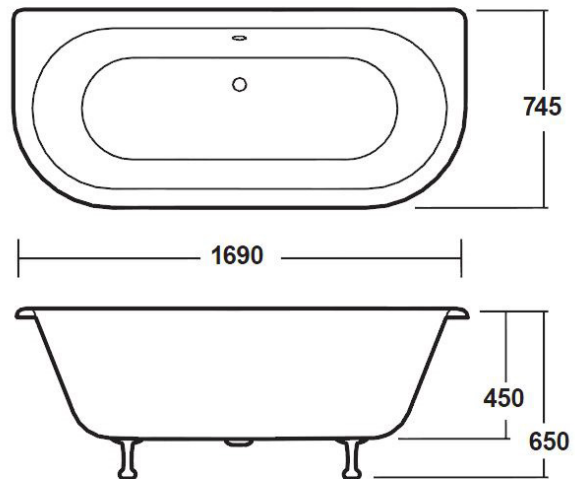

Sales Code: RE1701C2

Description: White Btw 1700 F/S Bath Pride Legs

Packaging Details

Barcode: 5055275834893

Sales Code: T2C

Description: Pride F/Standing Bath Leg Set C2

Product Dimensions

Length (mm):	275
Width (mm):	140
Depth (mm):	120
Nett Weight (kg):	3.9

Packaging Dimensions

Length (mm):	465
Width (mm):	460
Depth (mm):	225
Gross Weight (kg):	4.23

Packaging Data

Box Colour:	Polystyrene Moulded Box
Box Qty:	1
Label Size:	140 x 100
Label Colour:	White Label
Label Qty:	1

Outer Box Dimensions (If Applicable)

Length (mm):	
Width (mm):	
Height (mm):	
Gross Weight (kg):	
Barcode:	5055369044801

Product Details

Country of Origin:	China
Fitting Instruction:	No
Certification:	FSC: N/A CE: N/A
Material Colour Reference:	Not Applicable
Product Material:	Aluminium
Material Thickness:	N/A
Volume (Ltr):	N/A
Displaced Capacity:	N/A
Leg Set Included:	Not Applicable
Waste Included:	Not Applicable
Drilled/Undrilled:	Not Applicable
Includes Grips:	Not Applicable
Embossed:	Not Applicable
No of Tapholes:	Not Applicable
Anti-Slip:	Not Applicable

Sales Code: RE1701

Description: 1700 Double Ended Btw Freestanding Bath

Product Dimensions

Length (mm):	1700
Width (mm):	750
Depth (mm):	485
Nett Weight (kg):	39.5

Packaging Dimensions

Length (mm):	1720
Width (mm):	770
Depth (mm):	505
Gross Weight (kg):	40