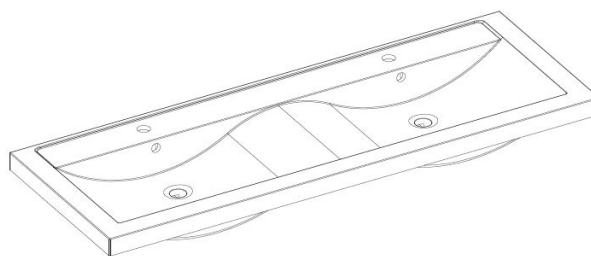

Packaging Dimensions

Height (mm):	520
Width (mm):	740
Depth (mm):	520
Gross Weight (kg):	32.3

Packaging Data

Box Colour:	Brown Cardboard Box - Printed
Box Qty:	1
Label Size:	50 x 100
Label Colour:	Not Applicable
Label Qty:	0

Outer Box Dimensions (If Applicable)

Height (mm):	
Width (mm):	
Depth (mm):	
Gross Weight (kg):	
Barcode:	5055275883310

Product Details

Country of Origin:	China
Fitting Instruction:	No
Certification:	FSC: Yes CE: N/A
Colour:	Gloss White
Construction Method:	Cam & Wood Dowel
Construction Type:	Rigid
Cabinet Finish:	MFC Painted Gloss
Fascia Finish:	MFC Painted Gloss
Cabinet Thickness (mm):	16
Fascia Thickness (mm):	18
Drawer Included:	Yes
Drawer Type:	80mm High Metal S/C Inc Galler
No of Shelves:	0
Hinge Type:	Not Applicable
Hinge Included:	Not Applicable
Adjustable Legs:	No, Not Required
Fixings Included:	Yes
Handle Style:	Modern
Handle Included:	Yes
Waste Shroud:	Yes
Handle Type:	Profile

Sales Code: PMB049

Description: 1400 Double Bowl Basin

Product Dimensions

Height (mm):	145
Width (mm):	1440
Depth (mm):	510
Nett Weight (kg):	36

Packaging Dimensions

Height (mm):	190
Width (mm):	1460
Depth (mm):	530
Gross Weight (kg):	36