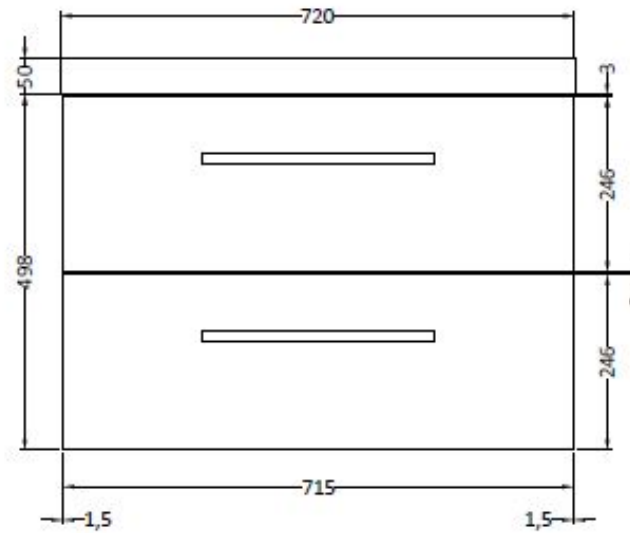

Sales Code: QUA001

Description: 1400mm 2 Drawer Wh Vanity And Basin

Packaging Details

Barcode: 5056211800743

Sales Code: NVQ134

Description: 718mm 2 Drawer Wall Hung Basin Unit

Product Dimensions

Height (mm):	498
Width (mm):	718
Depth (mm):	500
Nett Weight (kg):	32.3

Packaging Dimensions

Height (mm):	520
Width (mm):	740
Depth (mm):	520
Gross Weight (kg):	32.3

Packaging Data

Box Colour:	Brown Cardboard Box - Printed
Box Qty:	1
Label Size:	50 x 100
Label Colour:	Not Applicable
Label Qty:	0

Outer Box Dimensions (If Applicable)

Height (mm):	
Width (mm):	
Depth (mm):	
Gross Weight (kg):	
Barcode:	5055275883310

Product Details

Country of Origin:	China
Fitting Instruction:	No
Certification:	FSC: Yes CE: N/A
Colour:	Gloss White
Construction Method:	Cam & Wood Dowel
Construction Type:	Rigid
Cabinet Finish:	MFC Painted Gloss
Fascia Finish:	MFC Painted Gloss
Cabinet Thickness (mm):	16
Fascia Thickness (mm):	18
Drawer Included:	Yes
Drawer Type:	80mm High Metal S/C Inc Galler
No of Shelves:	0
Hinge Type:	Not Applicable
Hinge Included:	Not Applicable
Adjustable Legs:	No, Not Required
Fixings Included:	Yes
Handle Style:	Modern
Handle Included:	Yes
Waste Shroud:	Yes
Handle Type:	Profile

Sales Code: PMB049

Description: 1400 Double Bowl Basin

Product Dimensions

Height (mm):	145
Width (mm):	1440
Depth (mm):	510
Nett Weight (kg):	36

Packaging Dimensions

Height (mm):	190
Width (mm):	1460
Depth (mm):	530
Gross Weight (kg):	36