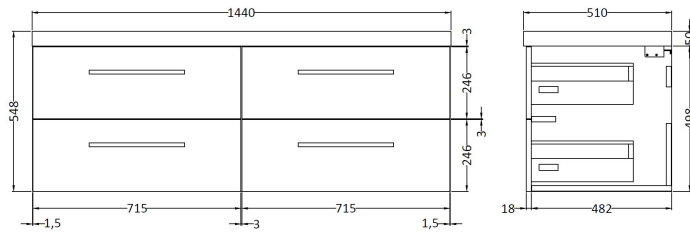

Sales Code: QUA001

Description: 1400mm 2 Drawer Wh Vanity And Basin

Packaging Details

Barcode: 5056211800743

Sales Code: NVQ134

Description: 718mm 2 Drawer Wall Hung Basin Unit

Product Dimensions

Height (mm):	498
Width (mm):	718
Depth (mm):	500
Nett Weight (kg):	32.3

Packaging Dimensions

Height (mm):	520
Width (mm):	740
Depth (mm):	520
Gross Weight (kg):	32.3

Packaging Data

Box Colour:	Brown Cardboard Box - Printed
Box Qty:	1
Label Size:	50 x 100
Label Colour:	Not Applicable
Label Qty:	0

Outer Box Dimensions (If Applicable)

Height (mm):	
Width (mm):	
Depth (mm):	
Gross Weight (kg):	
Barcode:	5055275883310

Product Details

Country of Origin:	China
Fitting Instruction:	No
Certification:	FSC: Yes CE: N/A
Colour:	Gloss White
Construction Method:	Cam & Wood Dowel
Construction Type:	Rigid
Cabinet Finish:	MFC Painted Gloss
Fascia Finish:	MFC Painted Gloss
Cabinet Thickness (mm):	16
Fascia Thickness (mm):	18
Drawer Included:	Yes
Drawer Type:	80mm High Metal S/C Inc Galler
No of Shelves:	0
Hinge Type:	Not Applicable
Hinge Included:	Not Applicable
Adjustable Legs:	No, Not Required
Fixings Included:	Yes
Handle Style:	Modern
Handle Included:	Yes
Waste Shroud:	Yes
Handle Type:	Profile

Sales Code: PMB049

Description: 1400 Double Bowl Basin

Product Dimensions

Height (mm):	145
Width (mm):	1440
Depth (mm):	510
Nett Weight (kg):	36

Packaging Dimensions

Height (mm):	190
Width (mm):	1460
Depth (mm):	530
Gross Weight (kg):	36