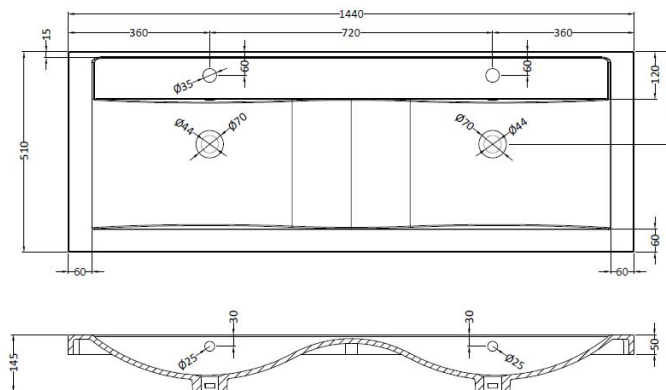

Packaging Dimensions

Height (mm):	520
Width (mm):	740
Depth (mm):	520
Gross Weight (kg):	32.3

Packaging Data

Box Colour:	Brown Cardboard Box - Printed
Box Qty:	1
Label Size:	50 x 100
Label Colour:	Not Applicable
Label Qty:	0

Outer Box Dimensions (If Applicable)

Height (mm):	
Width (mm):	
Depth (mm):	
Gross Weight (kg):	
Barcode:	5055275883310

Product Details

Country of Origin:	China
Fitting Instruction:	No
Certification:	FSC: Yes CE: N/A
Colour:	Gloss White
Construction Method:	Cam & Wood Dowel
Construction Type:	Rigid
Cabinet Finish:	MFC Painted Gloss
Fascia Finish:	MFC Painted Gloss
Cabinet Thickness (mm):	16
Fascia Thickness (mm):	18
Drawer Included:	Yes
Drawer Type:	80mm High Metal S/C Inc Galler
No of Shelves:	0
Hinge Type:	Not Applicable
Hinge Included:	Not Applicable
Adjustable Legs:	No, Not Required
Fixings Included:	Yes
Handle Style:	Modern
Handle Included:	Yes
Waste Shroud:	Yes
Handle Type:	Profile

Sales Code: PMB049

Description: 1400 Double Bowl Basin

Product Dimensions

Height (mm):	145
Width (mm):	1440
Depth (mm):	510
Nett Weight (kg):	36

Packaging Dimensions

Height (mm):	190
Width (mm):	1460
Depth (mm):	530
Gross Weight (kg):	36

Packaging Data

Box Colour:	Brown Cardboard Box
Box Qty:	2
Label Size:	100 x 50
Label Colour:	White Label
Label Qty:	

Outer Box Dimensions (If Applicable)

Height (mm):	
Width (mm):	
Depth (mm):	
Gross Weight (kg):	
Barcode:	5055275883761