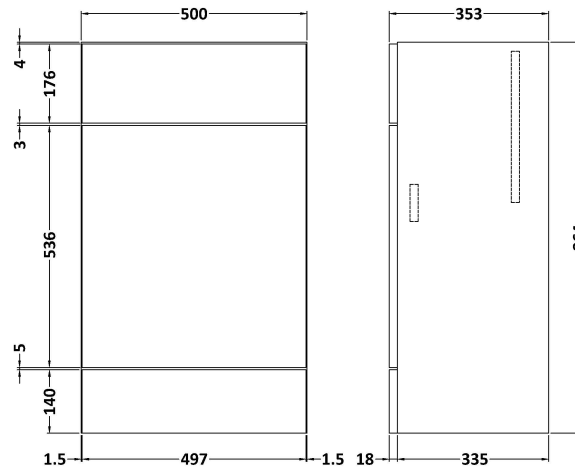

Sales Code: OFF146

Description: 500 Wc Unit (355mm Deep)

Product Dimensions

Height (mm):	864
Width (mm):	500
Depth (mm):	355
Nett Weight (kg):	14

Packaging Dimensions

Height (mm):	375
Width (mm):	520
Depth (mm):	900
Gross Weight (kg):	14.5

Packaging Data

Box Colour:	Brown Cardboard Box
Box Qty:	1
Label Size:	100 x 50
Label Colour:	Not Applicable
Label Qty:	0

Outer Box Dimensions (If Applicable)

Height (mm):	
Width (mm):	
Depth (mm):	
Gross Weight (kg):	
Barcode:	5055275820223

Product Details

Country of Origin:	United Kingdom
Fitting Instruction:	Yes
Certification:	FSC: Yes CE: N/A
Colour:	Gloss White
Construction Method:	Cam & Wood Dowel
Construction Type:	Rigid
Cabinet Finish:	MFC Painted Gloss
Fascia Finish:	Mdf Painted Gloss
Cabinet Thickness (mm):	16
Fascia Thickness (mm):	18
Drawer Included:	No
Drawer Type:	Not Applicable
No of Shelves:	0
Hinge Type:	Not Applicable
Hinge Included:	No
Adjustable Legs:	No
Fixings Included:	Yes
Handle Style:	Not Applicable
Handle Included:	No
Waste Shroud:	No
Handle Type:	Not Applicable