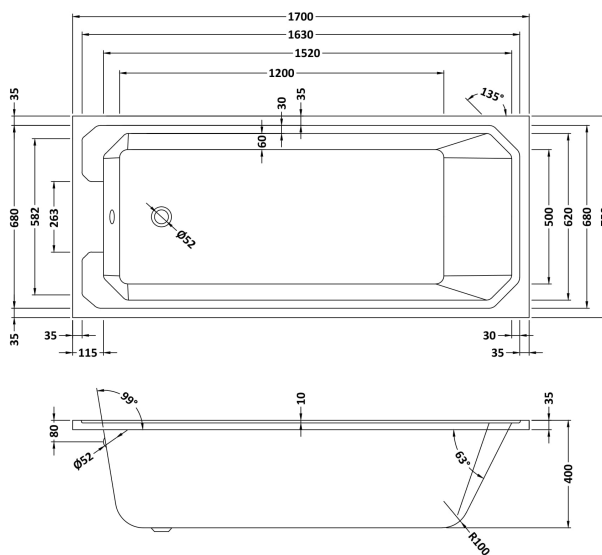

Sales Code: NLB110

Description: Art Deco Bath (1700X750)

Packaging Details

Barcode: 5055369040674

Sales Code: NLB110NL

Description: Art Deco Bath NI (1700X750)

Product Dimensions

Length (mm):	1700
Width (mm):	750
Depth (mm):	400
Nett Weight (kg):	23.2

Packaging Dimensions

Length (mm):	1700
Width (mm):	760
Depth (mm):	420
Gross Weight (kg):	23.2

Packaging Data

Box Colour:	Brown Cardboard Sleeve
Box Qty:	1
Label Size:	100 x 50
Label Colour:	White Label
Label Qty:	2

Outer Box Dimensions (If Applicable)

Length (mm):	
Width (mm):	
Height (mm):	
Gross Weight (kg):	
Barcode:	5055369040674

Product Details

Country of Origin:	Poland
Fitting Instruction:	No
Certification:	FSC: CE:
Material Colour Reference:	European White
Product Material:	Acrylic
Material Thickness:	4mm
Volume (Ltr):	193L
Displaced Capacity:	123L
Leg Set Included:	Legset Not Included
Waste Included:	Waste Not Included
Drilled/Undrilled:	Undrilled For Taps
Includes Grips:	No Grips Supplied
Embossed:	No
No of Tapholes:	None
Anti-Slip:	No

Sales Code: NBL001

Description: Leg Set

Product Dimensions

Length (mm):	570
Width (mm):	
Depth (mm):	
Nett Weight (kg):	1.9

Packaging Dimensions

Length (mm):	600
Width (mm):	60
Depth (mm):	60
Gross Weight (kg):	1.9