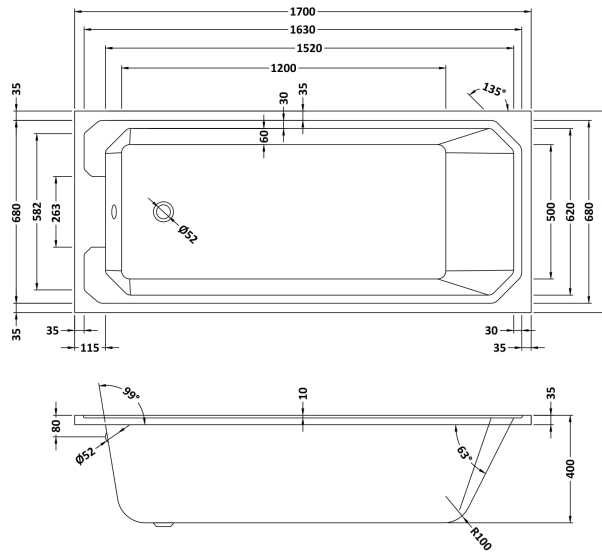

Sales Code: NLB110

Description: Art Deco Bath (1700X750)

Packaging Details

Barcode: 5055369040674

Sales Code: NLB110NL

Description: Art Deco Bath NI (1700X750)

Product Dimensions

Length (mm):	1700
Width (mm):	750
Depth (mm):	400
Nett Weight (kg):	23.2

Packaging Dimensions

Length (mm):	1700
Width (mm):	760
Depth (mm):	420
Gross Weight (kg):	23.2

Packaging Data

Box Colour:	Brown Cardboard Sleeve
Box Qty:	1
Label Size:	100 x 50
Label Colour:	White Label
Label Qty:	2

Outer Box Dimensions (If Applicable)

Length (mm):	
Width (mm):	
Height (mm):	
Gross Weight (kg):	
Barcode:	5055369040674

Product Details

Country of Origin:	Poland
Fitting Instruction:	No
Certification:	FSC: CE:
Material Colour Reference:	European White
Product Material:	Acrylic
Material Thickness:	4mm
Volume (Ltr):	193L
Displaced Capacity:	123L
Leg Set Included:	Legset Not Included
Waste Included:	Waste Not Included
Drilled/Undrilled:	Undrilled For Taps
Includes Grips:	No Grips Supplied
Embossed:	No
No of Tapholes:	None
Anti-Slip:	No

Sales Code: NBL001

Description: Leg Set

Product Dimensions

Length (mm):	570
Width (mm):	
Depth (mm):	
Nett Weight (kg):	1.9

Packaging Dimensions

Length (mm):	600
Width (mm):	60
Depth (mm):	60
Gross Weight (kg):	1.9