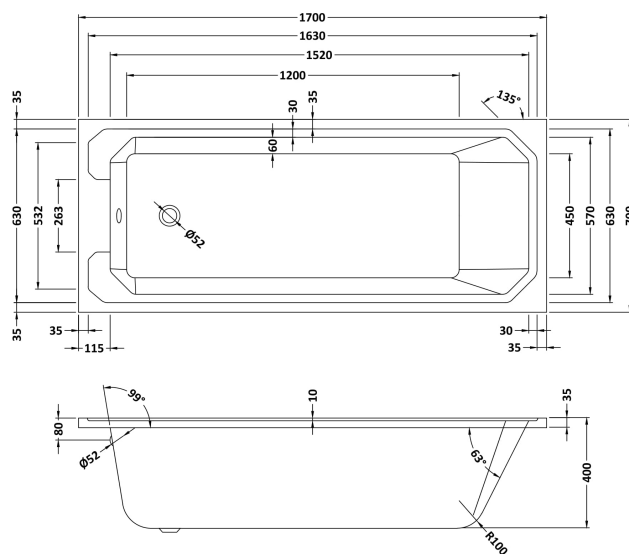

### Product Dimensions

Length (mm):	1700
Width (mm):	700
Depth (mm):	400
Nett Weight (kg):	19.3

### Packaging Dimensions

Length (mm):	1700
Width (mm):	720
Depth (mm):	400
Gross Weight (kg):	19.3

### Outer Box Dimensions (If Applicable)

Length (mm):	
Width (mm):	
Height (mm):	
Gross Weight (kg):	
Barcode:	5055369040667

Sales Code: NBL001

Description: Leg Set

**Product Dimensions**

Length (mm):	570
Width (mm):	
Depth (mm):	
Nett Weight (kg):	1.9

**Packaging Dimensions**

Length (mm):	600
Width (mm):	60
Depth (mm):	60
Gross Weight (kg):	1.9