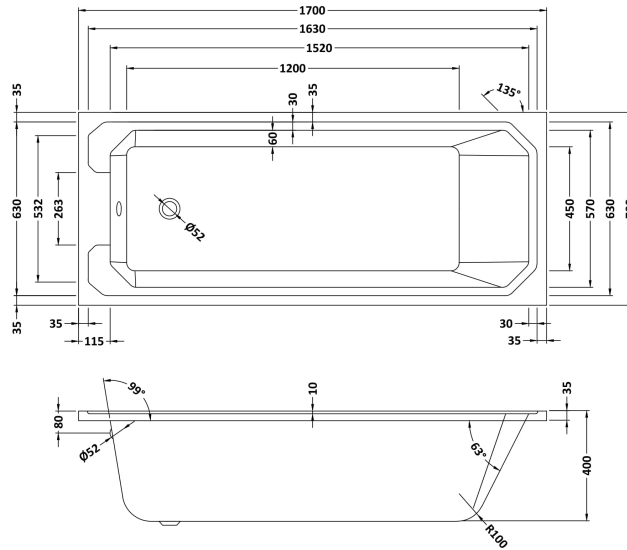

Sales Code: NLB109

Description: Art Deco Bath (1700X700)

Packaging Details

Barcode: 5055369040667