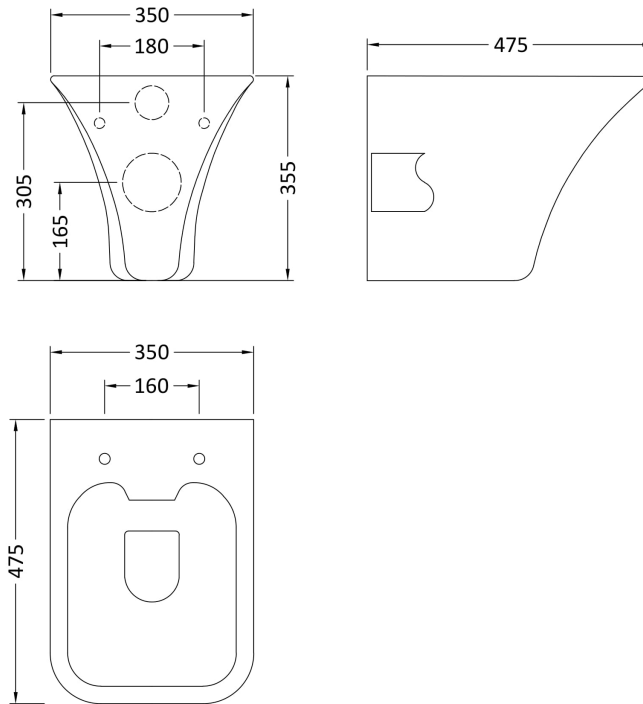

Sales Code: NCT140

Description: Rimless W/H Pan C/W Softclose Q/R Seat

Product Dimensions

Height (mm):	355
Width (mm):	350
Depth (mm):	475
Nett Weight (kg):	20.5

Packaging Dimensions

Height (mm):	490
Width (mm):	365
Depth (mm):	430
Gross Weight (kg):	21.2

Packaging Data

Box Colour:	Brown Cardboard Box
Box Qty:	1
Label Size:	100 x 50
Label Colour:	White Label
Label Qty:	2

Outer Box Dimensions (If Applicable)

Height (mm):	
Width (mm):	
Depth (mm):	
Gross Weight (kg):	
Barcode:	5055275885314

Product Details

Country of Origin:	Turkey
Fitting Instruction:	Yes
Certification:	CE: WRAS: WRAS No:
Product Material:	Vitreous China
Fixing Supplied:	Yes

Pans/Bidets: Trap Style: P Trap Includes Seat: Yes

Basins: Tap Hole: Not Applicable Chain Stay Hole: Not Applicable Template: Not Applicable Waste Type Req: Not Applicable Overflow Inc: Overflow Cover: Inner Bowl Depth (mm): N/A