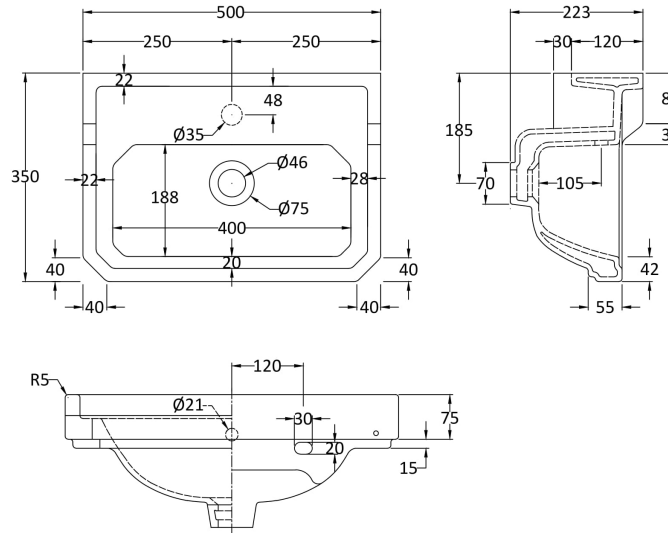

Sales Code: NCS885A

Description: 500mm Basin 1Th

### Product Dimensions

|                   |      |
|-------------------|------|
| Height (mm):      | 223  |
| Width (mm):       | 500  |
| Depth (mm):       | 350  |
| Nett Weight (kg): | 12.5 |

### Packaging Dimensions

|                    |     |
|--------------------|-----|
| Height (mm):       | 287 |
| Width (mm):        | 515 |
| Depth (mm):        | 490 |
| Gross Weight (kg): | 13  |

### Outer Box Dimensions (If Applicable)

|                    |               |
|--------------------|---------------|
| Height (mm):       |               |
| Width (mm):        |               |
| Depth (mm):        |               |
| Gross Weight (kg): |               |
| Barcode:           | 5055369040056 |