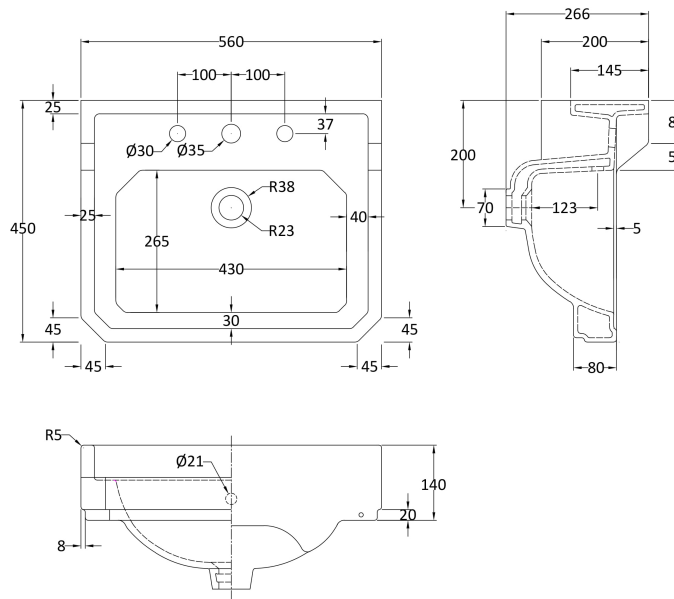

### Product Dimensions

Height (mm):	266
Width (mm):	560
Depth (mm):	450
Nett Weight (kg):	16.7

### Packaging Dimensions

Height (mm):	287
Width (mm):	575
Depth (mm):	490
Gross Weight (kg):	17.5

### Outer Box Dimensions (If Applicable)

Height (mm):	
Width (mm):	
Depth (mm):	
Gross Weight (kg):	
Barcode:	5055275810811

**Basins:** Tap Hole: Three Tapholes Chain Stay Hole: No  
Template: Not Required Waste Type Req: Slotted  
Overflow Inc: Yes Overflow Cover: Yes  
Inner Bowl Depth (mm): 110mm