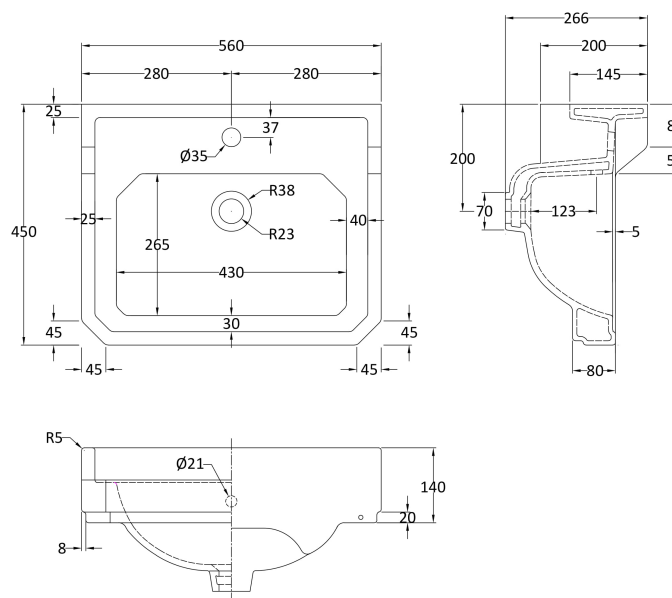

Sales Code: NCS884A

Description: 560mm Basin 1Th

Product Dimensions

Height (mm):	266
Width (mm):	560
Depth (mm):	450
Nett Weight (kg):	16.7

Packaging Dimensions

Height (mm):	287
Width (mm):	575
Depth (mm):	490
Gross Weight (kg):	17.5

Packaging Data

Box Colour:	Brown Cardboard Box - Printed
Box Qty:	1
Label Size:	100 x 50
Label Colour:	Not Applicable
Label Qty:	0

Outer Box Dimensions (If Applicable)

Height (mm):	
Width (mm):	
Depth (mm):	
Gross Weight (kg):	
Barcode:	5055369040032

Product Details

Country of Origin:	China
Fitting Instruction:	No
Certification:	CE: N/A WRAS: N/A WRAS No: N/A
Product Material:	Vitreous China
Fixing Supplied:	No

Pans/Bidets: Trap Style: Not Applicable Includes Seat: Not Applicable

Basins: Tap Hole: One Taphole Chain Stay Hole: No
Template: Not Required Waste Type Req: Slotted
Overflow Inc: Yes Overflow Cover: Yes
Inner Bowl Depth (mm): 110mm