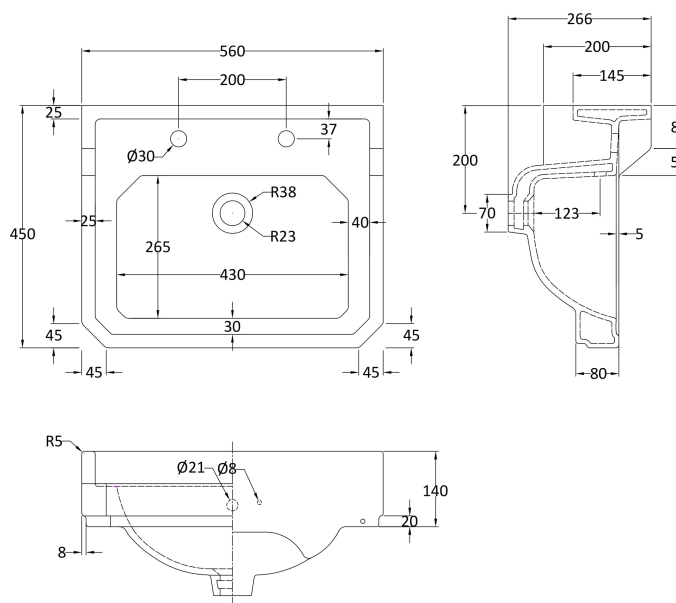

### Product Dimensions

Height (mm):	266
Width (mm):	560
Depth (mm):	450
Nett Weight (kg):	16.7

### Packaging Dimensions

Height (mm):	287
Width (mm):	575
Depth (mm):	490
Gross Weight (kg):	17.5

### Outer Box Dimensions (If Applicable)

Height (mm):	
Width (mm):	
Depth (mm):	
Gross Weight (kg):	
Barcode:	5055369040025

**Basins:** Tap Hole: Two Tapholes Chain Stay Hole: Yes  
Template: Not Required Waste Type Req: Slotted With Plu  
Overflow Inc: Yes Overflow Cover: Yes  
Inner Bowl Depth (mm): 110mm