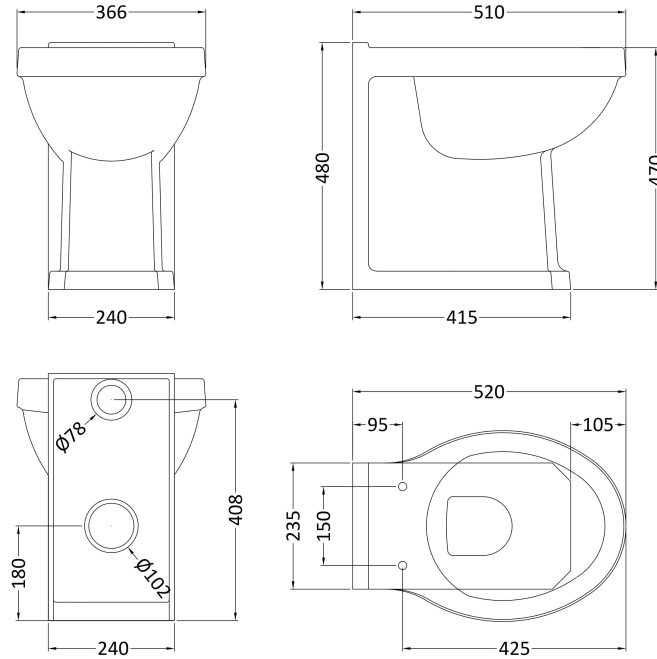

Sales Code: NCS856

Description: Comfort Height Back To Wall Pan

### Product Dimensions

Height (mm):	480
Width (mm):	370
Depth (mm):	515
Nett Weight (kg):	23

### Packaging Dimensions

Height (mm):	490
Width (mm):	380
Depth (mm):	540
Gross Weight (kg):	23.6

### Outer Box Dimensions (If Applicable)

Height (mm):	
Width (mm):	
Depth (mm):	
Gross Weight (kg):	
Barcode:	5055275895580