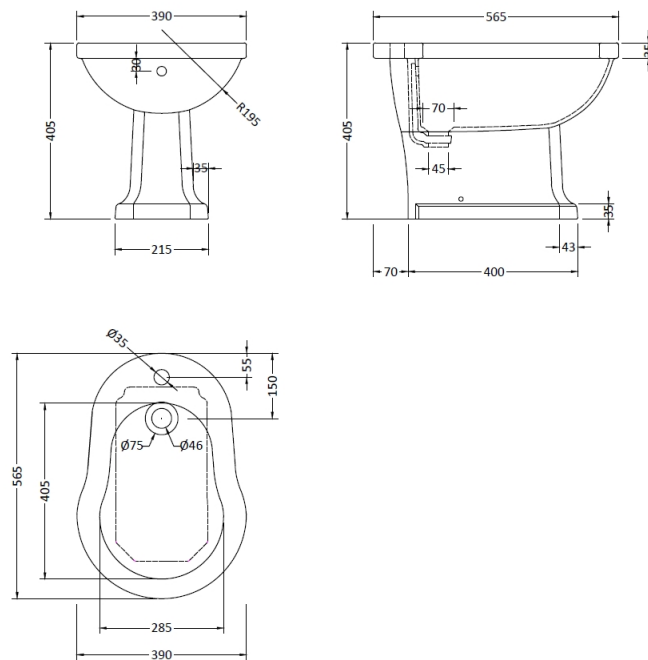

### Product Dimensions

Height (mm):	405
Width (mm):	390
Depth (mm):	565
Nett Weight (kg):	21

### Packaging Dimensions

Height (mm):	404
Width (mm):	394
Depth (mm):	569
Gross Weight (kg):	21.9

### Outer Box Dimensions (If Applicable)

Height (mm):	
Width (mm):	
Depth (mm):	
Gross Weight (kg):	
Barcode:	5055369043248

**Basins:** Tap Hole: One Taphole Chain Stay Hole: Not Applicable  
Template: Not Applicable Waste Type Req: Not Applicable  
Overflow Inc: Not Applicable Overflow Cover: Not Applicable  
Inner Bowl Depth (mm): N/A