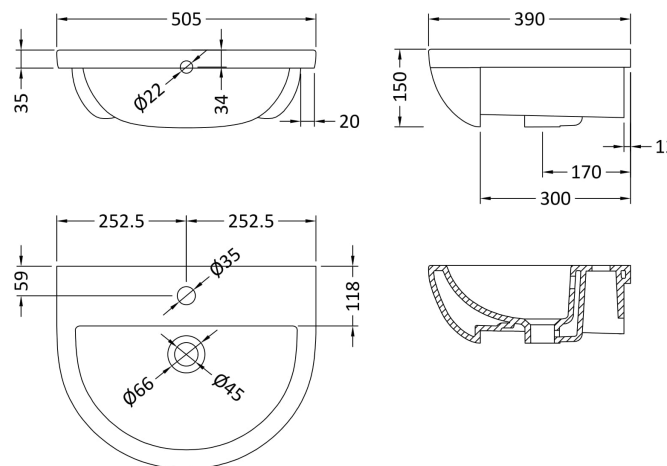

Sales Code: NCH305A

Description: Harmony Semi Recessed Basin 1Th

Product Dimensions

Height (mm):	170
Width (mm):	500
Depth (mm):	390
Nett Weight (kg):	12.42

Packaging Dimensions

Height (mm):	185
Width (mm):	470
Depth (mm):	570
Gross Weight (kg):	12.42

Packaging Data

Box Colour:	Brown Cardboard Box - Printed
Box Qty:	1
Label Size:	100 x 50
Label Colour:	White Label
Label Qty:	2

Outer Box Dimensions (If Applicable)

Height (mm):	
Width (mm):	
Depth (mm):	
Gross Weight (kg):	
Barcode:	5055369076796

Product Details

Country of Origin:	China
Fitting Instruction:	No
Certification:	CE: No WRAS: N/A WRAS No: N/A
Product Material:	Vitreous China
Fixing Supplied:	No

Pans/Bidets: Trap Style: Not Applicable Includes Seat: Not Applicable

Basins: Tap Hole: One Taphole Chain Stay Hole: No
Template: Yes Supplied Waste Type Req: Slotted
Overflow Inc: Yes Overflow Cover: Yes
Inner Bowl Depth (mm): 105mm