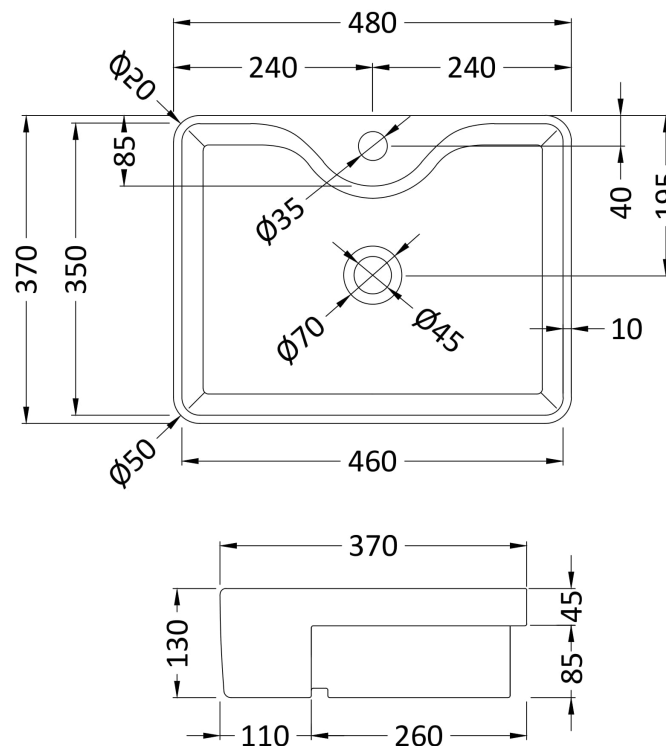

Sales Code: NBV174

Description: Rect Semi Recess Basin W480xd370xh130

### Product Dimensions

Height (mm):	130
Width (mm):	480
Depth (mm):	370
Nett Weight (kg):	10.5

### Packaging Dimensions

Height (mm):	145
Width (mm):	495
Depth (mm):	390
Gross Weight (kg):	11

### Outer Box Dimensions (If Applicable)

Height (mm):	
Width (mm):	
Depth (mm):	
Gross Weight (kg):	
Barcode:	5056211851608