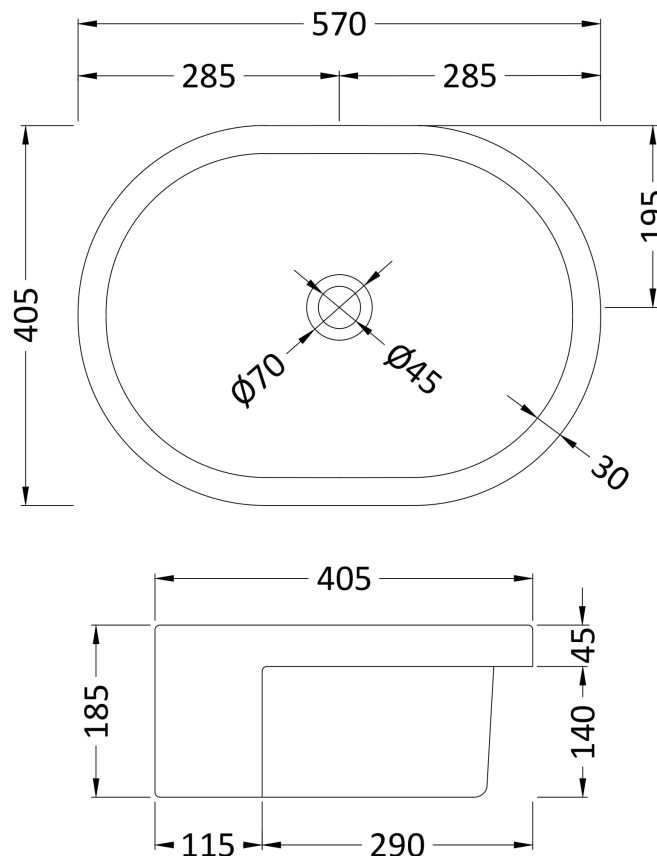

Sales Code: NBV173

Description: Oval Semi Recess Basin W560xd400xh185

Product Dimensions

Height (mm):	185
Width (mm):	570
Depth (mm):	405
Nett Weight (kg):	13.5

Packaging Dimensions

Height (mm):	200
Width (mm):	575
Depth (mm):	415
Gross Weight (kg):	14

Packaging Data

Box Colour:	Brown Cardboard Box
Box Qty:	1
Label Size:	100 x 50
Label Colour:	White Label
Label Qty:	2

Outer Box Dimensions (If Applicable)

Height (mm):	
Width (mm):	
Depth (mm):	
Gross Weight (kg):	
Barcode:	5056211851592

Product Details

Country of Origin:	China
Fitting Instruction:	Yes
Certification:	CE: WRAS: WRAS No:
Product Material:	Vitreous China
Fixing Supplied:	No

Pans/Bidets: Trap Style: N/A Includes Seat: Not Applicable

Basins: Tap Hole: No Tapholes Chain Stay Hole: No
 Template: Not Required Waste Type Req: Slotted
 Overflow Inc: Yes Overflow Cover: Yes
 Inner Bowl Depth (mm):