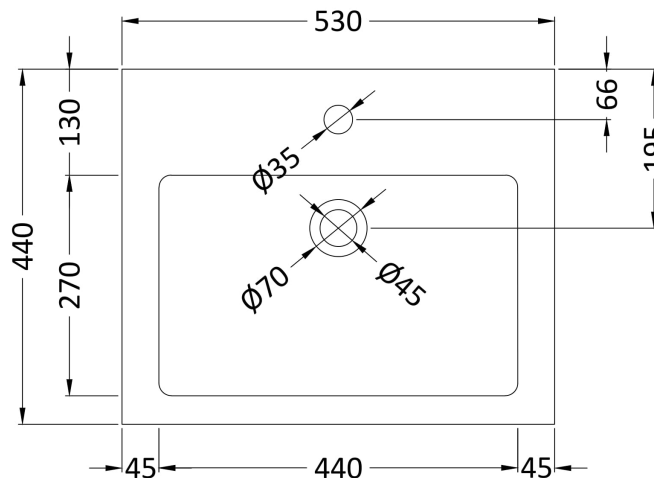

Sales Code: NBV172

Description: Square Semi Recess Basin W530xd440xh168

Product Dimensions

Height (mm):	168
Width (mm):	530
Depth (mm):	440
Nett Weight (kg):	16

Packaging Dimensions

Height (mm):	175
Width (mm):	545
Depth (mm):	450
Gross Weight (kg):	16.5

Packaging Data

Box Colour:	Brown Cardboard Box
Box Qty:	1
Label Size:	100 x 50
Label Colour:	White Label
Label Qty:	2

Outer Box Dimensions (If Applicable)

Height (mm):	
Width (mm):	
Depth (mm):	
Gross Weight (kg):	
Barcode:	5056211851585

Product Details

Country of Origin:	China
Fitting Instruction:	Yes
Certification:	CE: WRAS: WRAS No:
Product Material:	Vitreous China
Fixing Supplied:	No

Pans/Bidets: Trap Style: N/A Includes Seat: Not Applicable

Basins: Tap Hole: One Taphole Chain Stay Hole: No
Template: Not Required Waste Type Req: Slotted
Overflow Inc: Yes Overflow Cover: Yes
Inner Bowl Depth (mm):