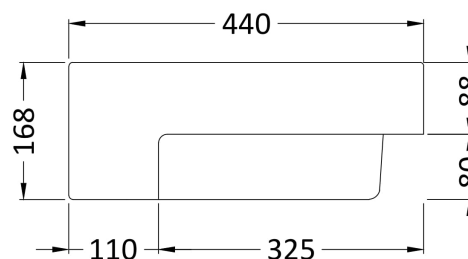

Sales Code: NBV172

Description: Square Semi Recess Basin W530xd440xh168

Product Dimensions

Height (mm):	168
Width (mm):	530
Depth (mm):	440
Nett Weight (kg):	16

Packaging Dimensions

Height (mm):	175
Width (mm):	545
Depth (mm):	450
Gross Weight (kg):	16.5

Packaging Data

Box Colour:	Brown Cardboard Box
Box Qty:	1
Label Size:	100 x 50
Label Colour:	White Label
Label Qty:	2

Outer Box Dimensions (If Applicable)

Height (mm):	
Width (mm):	
Depth (mm):	
Gross Weight (kg):	
Barcode:	5056211851585