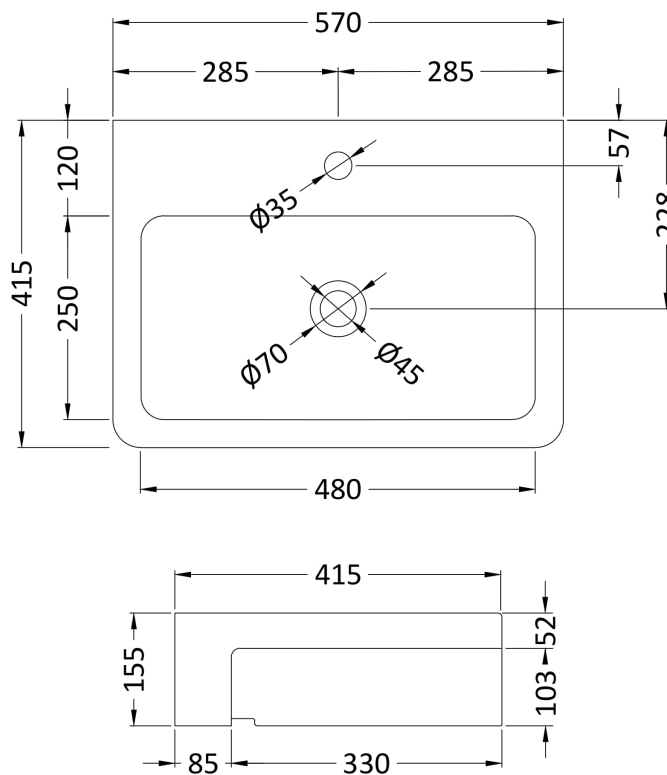

Sales Code: NBV171

Description: Rect Semi Recess Basin W570xd415xh155

Product Dimensions

Height (mm):	155
Width (mm):	570
Depth (mm):	415
Nett Weight (kg):	15.5

Packaging Dimensions

Height (mm):	165
Width (mm):	580
Depth (mm):	415
Gross Weight (kg):	16

Packaging Data

Box Colour:	Brown Cardboard Box
Box Qty:	1
Label Size:	100 x 50
Label Colour:	White Label
Label Qty:	2

Outer Box Dimensions (If Applicable)

Height (mm):	
Width (mm):	
Depth (mm):	
Gross Weight (kg):	
Barcode:	5056211851578

Product Details

Country of Origin:	China
Fitting Instruction:	No
Certification:	CE: WRAS: WRAS No:
Product Material:	Vitreous China
Fixing Supplied:	No

Pans/Bidets: Trap Style: N/A Includes Seat: Not Applicable

Basins: Tap Hole: One Taphole Chain Stay Hole: No
Template: Not Required Waste Type Req: Slotted
Overflow Inc: Yes Overflow Cover: Yes
Inner Bowl Depth (mm):