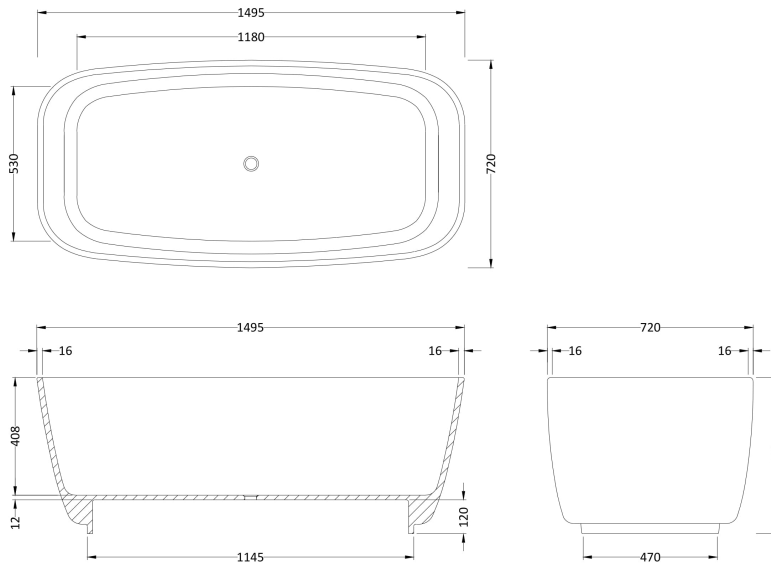

**Sales Code:** NBB003

**Description:** Bella Rec Freestanding Bath 1495 X 720

**Product Dimensions**

Length (mm):	1495
Width (mm):	720
Depth (mm):	540
Nett Weight (kg):	82

**Packaging Dimensions**

Length (mm):	1530
Width (mm):	800
Depth (mm):	580
Gross Weight (kg):	82

**Packaging Data**

Box Colour:	Brown Cardboard Box
Box Qty:	1
Label Size:	100 x 50
Label Colour:	White Label
Label Qty:	1

**Outer Box Dimensions (If Applicable)**

Length (mm):	
Width (mm):	
Height (mm):	
Gross Weight (kg):	
Barcode:	5055275895887

**Product Details**

Country of Origin:	South Africa
Fitting Instruction:	Yes
Certification:	FSC: No      CE: No
Material Colour Reference:	European White
Product Material:	Cian Solid Surface
Material Thickness:	16mm
Volume (Ltr):	175
Displaced Capacity:	105
Leg Set Included:	Not Applicable
Waste Included:	Waste Included
Drilled/Undrilled:	Undrilled For Taps
Includes Grips:	No Grips Supplied
Embossed:	No
No of Tapholes:	None
Anti-Slip:	No