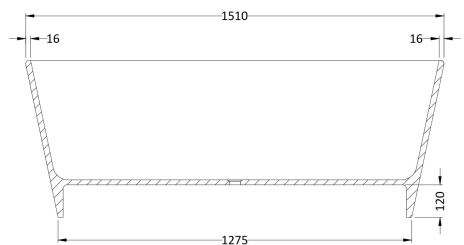

Sales Code: NBB002

Description: Rose Oval Freestanding Bath 1510 X 760

Product Dimensions

Length (mm):	1510
Width (mm):	760
Depth (mm):	555
Nett Weight (kg):	73

Packaging Dimensions

Length (mm):	1530
Width (mm):	800
Depth (mm):	580
Gross Weight (kg):	73

Packaging Data

Box Colour:	Brown Cardboard Box
Box Qty:	1
Label Size:	100 x 50
Label Colour:	White Label
Label Qty:	1

Outer Box Dimensions (If Applicable)

Length (mm):	
Width (mm):	
Height (mm):	
Gross Weight (kg):	
Barcode:	5055275895870

Product Details

Country of Origin:	South Africa
Fitting Instruction:	Yes
Certification:	FSC: No CE: No
Material Colour Reference:	European White
Product Material:	Cian Solid Surface
Material Thickness:	16mm
Volume (Ltr):	160
Displaced Capacity:	90
Leg Set Included:	Not Applicable
Waste Included:	Waste Included
Drilled/Undrilled:	Undrilled For Taps
Includes Grips:	No Grips Supplied
Embossed:	No
No of Tapholes:	None
Anti-Slip:	No