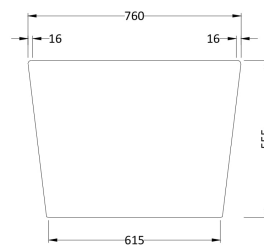

Sales Code: NBB002

Description: Rose Oval Freestanding Bath 1510 X 760

Product Dimensions

Length (mm):	1510
Width (mm):	760
Depth (mm):	555
Nett Weight (kg):	73

Packaging Dimensions

Length (mm):	1530
Width (mm):	800
Depth (mm):	580
Gross Weight (kg):	73

Packaging Data

Box Colour:	Brown Cardboard Box
Box Qty:	1
Label Size:	100 x 50
Label Colour:	White Label
Label Qty:	1

Outer Box Dimensions (If Applicable)

Length (mm):	
Width (mm):	
Height (mm):	
Gross Weight (kg):	
Barcode:	5055275895870

Product Details

Country of Origin:	South Africa
Fitting Instruction:	Yes
Certification:	FSC: No CE: No
Material Colour Reference:	European White
Product Material:	Cian Solid Surface
Material Thickness:	16mm
Volume (Ltr):	160
Displaced Capacity:	90
Leg Set Included:	Not Applicable
Waste Included:	Waste Included
Drilled/Undrilled:	Undrilled For Taps
Includes Grips:	No Grips Supplied
Embossed:	No
No of Tapholes:	None
Anti-Slip:	No