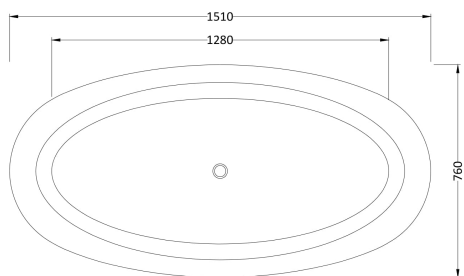

Sales Code: NBB002

Description: Rose Oval Freestanding Bath 1510 X 760

Product Dimensions

Length (mm):	1510
Width (mm):	760
Depth (mm):	555
Nett Weight (kg):	73

Packaging Dimensions

Length (mm):	1530
Width (mm):	800
Depth (mm):	580
Gross Weight (kg):	73

Packaging Data

Box Colour:	Brown Cardboard Box
Box Qty:	1
Label Size:	100 x 50
Label Colour:	White Label
Label Qty:	1

Outer Box Dimensions (If Applicable)

Length (mm):	
Width (mm):	
Height (mm):	
Gross Weight (kg):	
Barcode:	5055275895870

Product Details

Country of Origin:	South Africa
Fitting Instruction:	Yes
Certification:	FSC: No CE: No
Material Colour Reference:	European White
Product Material:	Cian Solid Surface
Material Thickness:	16mm
Volume (Ltr):	160
Displaced Capacity:	90
Leg Set Included:	Not Applicable
Waste Included:	Waste Included
Drilled/Undrilled:	Undrilled For Taps
Includes Grips:	No Grips Supplied
Embossed:	No
No of Tapholes:	None
Anti-Slip:	No