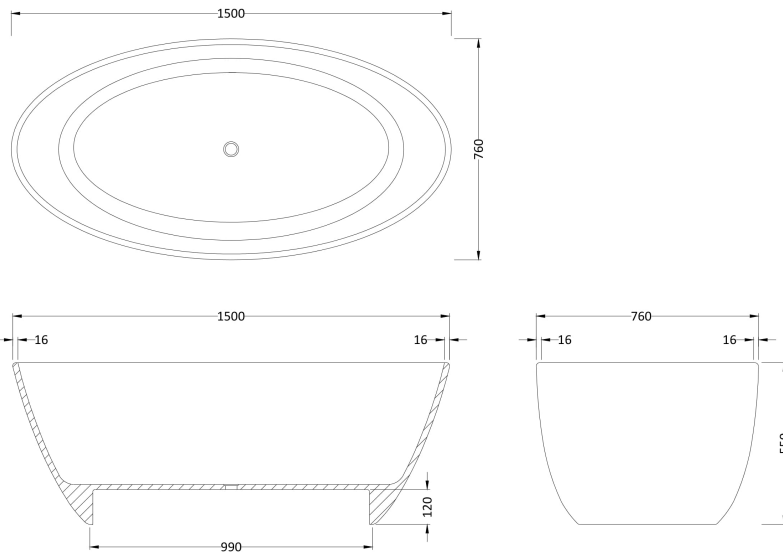

### Product Dimensions

Length (mm):	1510
Width (mm):	760
Depth (mm):	550
Nett Weight (kg):	75

### Packaging Dimensions

Length (mm):	1530
Width (mm):	800
Depth (mm):	580
Gross Weight (kg):	75

### Outer Box Dimensions (If Applicable)

Length (mm):	
Width (mm):	
Height (mm):	
Gross Weight (kg):	
Barcode:	5055275895863

### Product Details

Country of Origin:	South Africa
Fitting Instruction:	Yes
Certification:	FSC: No      CE: No
Material Colour Reference:	European White
Product Material:	Cian Solid Surface
Material Thickness:	16mm
Volume (Ltr):	150
Displaced Capacity:	80
Leg Set Included:	Not Applicable
Waste Included:	Waste Included
Drilled/Undrilled:	Undrilled For Taps
Includes Grips:	No Grips Supplied
Embossed:	No
No of Tapholes:	None
Anti-Slip:	No