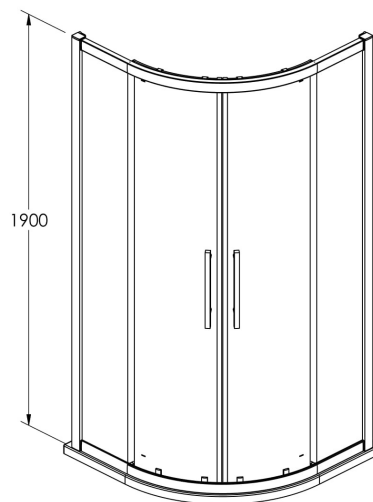

Sales Code: M1000Q-E8

Description: 1000 Double Door Quad 8mm

| Code | Description | Adjustment (mm) | | Entry Width (mm) |
|-----------|---------------|-----------------|-----|------------------|
| M800Q-E8 | 800 Quadrant | 760 | 780 | 390 |
| M900Q-E8 | 900 Quadrant | 860 | 880 | 520 |
| M1000Q-E8 | 1000 Quadrant | 960 | 980 | 520 |

Product Dimensions

| | |
|-------------------|------|
| Height (mm): | 1900 |
| Width (mm): | 980 |
| Depth (mm): | 980 |
| Nett Weight (kg): | 67 |

Packaging Dimensions

| | |
|--------------------|------|
| Height (mm): | 1960 |
| Width (mm): | 540 |
| Length (mm): | 150 |
| Gross Weight (kg): | 67 |

Outer Box Dimensions (If Applicable)

| | |
|--------------------|---------------|
| Height (mm): | |
| Width (mm): | |
| Depth (mm): | |
| Length (mm): | |
| Gross Weight (kg): | |
| Barcode: | 5055369080533 |

Product Details

| | |
|-----------------------|-----------------------------|
| Country of Origin: | China |
| Fitting Instruction: | Yes |
| CE Approval: | Yes |
| Profile Material: | Aluminium |
| Profile Finish: | Polished Chrome |
| Adjustments (mm): | 960mm - 980mm |
| Entry Width (mm): | 520mm |
| Swing In Dim (mm): | N/A |
| Swing Out Dim (mm): | N/A |
| Radius (mm): | 538 mm |
| Glass Thickness (mm): | 8 |
| Easy Fit: | Yes |
| Easy Clean: | Yes |
| Handle Style: | Square T Shape Handle |
| Handle Material: | Metal |
| Enclosure Design: | Framed |
| Wheel Type: | Chrome, Dual, Quick Release |
| Support Bar Included: | Support Bar Not Included |
| Extras: | Screw Cover Strip |