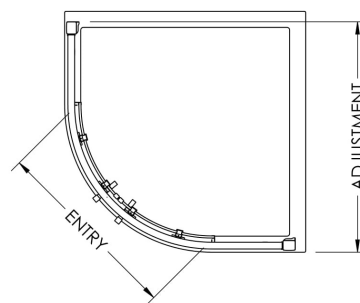

Sales Code: M1000Q-E8

Description: 1000 Double Door Quad 8mm

| Code | Description | Adjustment (mm) | | Entry Width (mm) |
|-----------|---------------|-----------------|-----|------------------|
| M800Q-E8 | 800 Quadrant | 760 | 780 | 390 |
| M900Q-E8 | 900 Quadrant | 860 | 880 | 520 |
| M1000Q-E8 | 1000 Quadrant | 960 | 980 | 520 |

Product Dimensions

| | |
|-------------------|------|
| Height (mm): | 1900 |
| Width (mm): | 980 |
| Depth (mm): | 980 |
| Nett Weight (kg): | 67 |

Packaging Dimensions

| | |
|--------------------|------|
| Height (mm): | 1960 |
| Width (mm): | 540 |
| Length (mm): | 150 |
| Gross Weight (kg): | 67 |

Outer Box Dimensions (If Applicable)

| | |
|--------------------|---------------|
| Height (mm): | |
| Width (mm): | |
| Depth (mm): | |
| Length (mm): | |
| Gross Weight (kg): | |
| Barcode: | 5055369080533 |

Product Details

| | |
|-----------------------|-----------------------------|
| Country of Origin: | China |
| Fitting Instruction: | Yes |
| CE Approval: | Yes |
| Profile Material: | Aluminium |
| Profile Finish: | Polished Chrome |
| Adjustments (mm): | 960mm - 980mm |
| Entry Width (mm): | 520mm |
| Swing In Dim (mm): | N/A |
| Swing Out Dim (mm): | N/A |
| Radius (mm): | 538 mm |
| Glass Thickness (mm): | 8 |
| Easy Fit: | Yes |
| Easy Clean: | Yes |
| Handle Style: | Square T Shape Handle |
| Handle Material: | Metal |
| Enclosure Design: | Framed |
| Wheel Type: | Chrome, Dual, Quick Release |
| Support Bar Included: | Support Bar Not Included |
| Extras: | Screw Cover Strip |