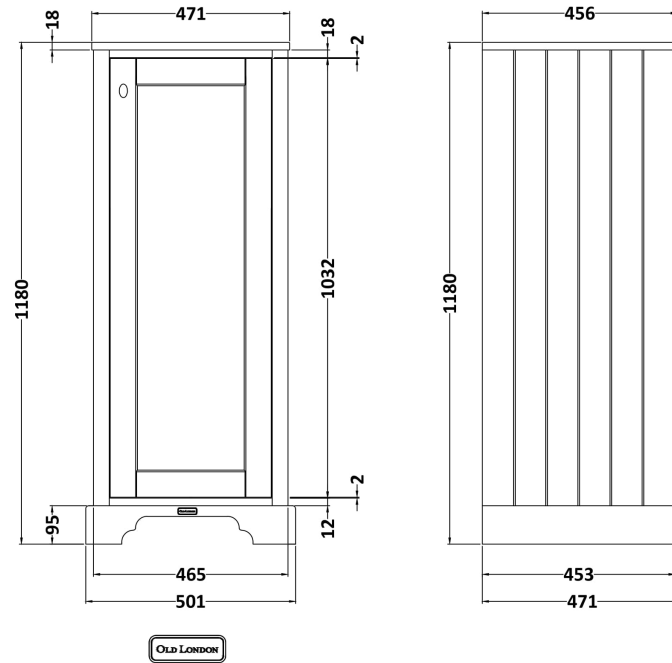

### Product Dimensions

Height (mm):	1180
Width (mm):	501
Depth (mm):	471
Nett Weight (kg):	42.8

### Packaging Dimensions

Height (mm):	1210
Width (mm):	531
Depth (mm):	511
Gross Weight (kg):	43.3

### Packaging Data

Box Colour:	Brown Cardboard Box
Box Qty:	1
Label Size:	150 x 100
Label Colour:	White Label
Label Qty:	2

### Outer Box Dimensions (If Applicable)

Height (mm):	
Width (mm):	
Depth (mm):	
Gross Weight (kg):	
Barcode:	5056211818090